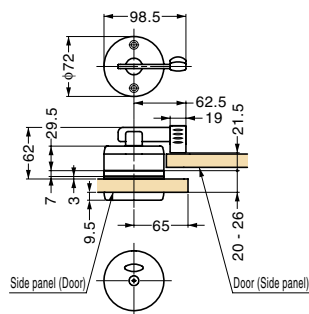

ET-70DS

Features

- For inward opening.
- Overlapped door application.
- The wide gap between the door and panel prevents pinched fingers.

Remarks

Please use a spacer according to the door thickness.

Parts Included

Hex Key

Option

Spacer: ET-3, ET-7

Recommended Screw

- Hexagon top bolt M5x50
- Hexagon top bolt M5x55

Screw and Spacer Recommended

Part Name	Door Thickness 13 Sideboard Thickness 13	Door Thickness 16 Sideboard Thickness 16
Hexagon Top Bolt M5x50	2	0
Hexagon Top Bolt M5x55	0	2
ET-3 Spacer	0	1
ET-7 Spacer	1	1

Cut Out Dimensions

Body

Item Code	Item Name	Door/Panel Thickness	Material	Finish	Weight	Box	Carton
140-020-996	ET-70DS	Door : 13, 16 Side Panel: 13, 16	Stainless Steel (SUS304)	Satin	368 g	1 pc	50 pcs

Spacer (Sold Separately)