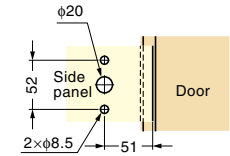

LATCH W/ INDICATOR

ET-70FN

Features

- For inward opening and 13, 16, 20 mm thick door and side panel.
- Flat door application.

Remarks

Spacer (Option) allows to use with 13 mm door and 16/20 mm side panel.

Parts Included

Hex key

Option

Spacer / ET-3, ET-7

Screw and Spacer Recommended

Door Thickness	Inward opening						Outward opening					
	13		16		20		13		16		20	
Side board thickness	13	16	20	13	16	20	13	16	20	13	16	20
Hexagon top bolt (2pcs)	M5x25	M5x25	M5x30	M5x25	M5x25	M5x30	M5x25	M5x25	M5x30	M5x25	M5x25	M5x30
ET-7 spacer (Option)	0	0	0	0	0	0	0	0	1	0	0	0
ET-3 spacer (Option)	0	0	0	1	0	0	0	0	1	0	0	1

*Please contact us for other information.

Cut Out Dimensions

Body

Item Code	Item Name	Door/Panel Thickness	Material	Finish	Weight	Box	Carton
140-180-545	ET-70FN	13, 16, 20	Stainless Steel (SUS304)	Satin	335 g	1 pc	50 pcs