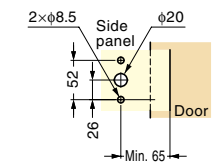

ET-70DS

Features

- For inward opening.
- Overlapped door application.
- The wide gap between the door and panel prevents pinched fingers.

Remarks

Please use a spacer according to the door thickness.

Parts Included

Hex Key

Option

Spacer: ET-3, ET-7

Recommended Screw

- Hexagon top bolt M5x50
- Hexagon top bolt M5x55

Screw and Spacer Recommended

Part Name	Door Thickness 13 Sideboard Thickness 13	Door Thickness 16 Sideboard Thickness 16
Hexagon Top Bolt M5x50	2	0
Hexagon Top Bolt M5x55	0	2
ET-3 Spacer	0	1
ET-7 Spacer	1	1

Cut Out Dimensions

Body

Item Code	Item Name	Door/Panel Thickness	Material	Finish	Weight	Box	Carton
140-020-996	ET-70DS	Door : 13, 16 Side Panel: 13, 16	Stainless Steel (SUS304)	Satin	368 g	1 pc	50 pcs

Spacer (Sold Separately)