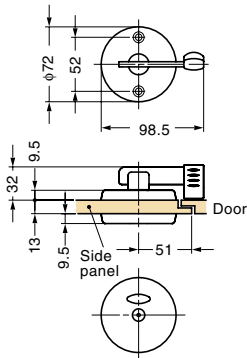

LATCH W/ INDICATOR

ET-70FN

Features

- For inward opening and 13, 16, 20 mm thick door and side panel.
- Flat door application.

Remarks

Spacer (Option) allows to use with 13 mm door and 16/20 mm side panel.

Parts Included

Hex key

Option

Spacer / ET-3, ET-7

Screw and Spacer Recommended

Door Thickness	Inward opening						Outward opening					
	13		16		20		13		16		20	
Side board thickness	13	16	20	13	16	20	13	16	20	13	16	20
Hexagon top bolt (2pcs)	M5x25	M5x25	M5x30	M5x25	M5x25	M5x30	M5x25	M5x25	M5x30	M5x25	M5x25	M5x30
ET-7 spacer (Option)	0	0	0	0	0	0	0	0	1	0	0	0
ET-3 spacer (Option)	0	0	0	1	0	0	0	0	1	0	0	1

*Please contact us for other information.

Cut Out Dimensions

Body

Item Code	Item Name	Door/Panel Thickness	Material	Finish	Weight	Box	Carton
140-180-545	ET-70FN	13, 16, 20	Stainless Steel (SUS304)	Satin	335 g	1 pc	50 pcs

ET-70DS

Features

- For inward opening.
- Overlapped door application.
- The wide gap between the door and panel prevents pinched fingers.

Remarks

Please use a spacer according to the door thickness.

Parts Included