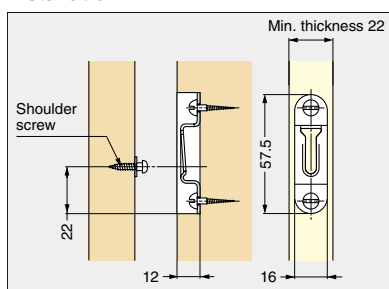

CONNECTING PART

6063

Features

- Developed for use with thicker surfaces, not only for furniture but also small garage sheds and bungalows.
- Easy to attach and detach clip using special should screw (sold separately).

Sold Separately

Shoulder screw (below)

Remarks

1 pack includes 250 pieces

Installation

Item Code	Item Name	Material	Finish	Weight	Box	Carton
120-038-034	6063-P250	Steel	Yellow Zinc Chromate	7.7 g	1 pack	10 packs

SHOULDER SCREW

10, 11, 50, 60, 61

Remarks

- 1065 Type: 1 pack includes 800 pieces
- 1165 Type: 1 pack includes 600 pieces
- 5069 Type: 1 pack includes 500 pieces
- 6165 Type: 1 pack includes 500 pieces
- 6068 Type: 1 pack includes 250 pieces

Application Example

Item Code	Item Name	Suitable Connecting Part	Material	Finish	L	D	d	d ₁	Nominal Size	Weight	Box	Carton
120-038-021	1065-P800	4063A/5063	Steel	Yellow Zinc Chromate	13	4	7	10	5.5	2.8 g	1 pack	10 packs
120-038-022	1165-P600	4063A/5063	Steel	Yellow Zinc Chromate	16	4	7	10	5.5	3.2 g	1 pack	10 packs
120-038-033	5069-P500	4063A/5063	Steel	Yellow Zinc Chromate	25.5	4	7	10	5.5	4 g	1 pack	10 packs
120-038-036	6165-P500	6063	Steel	Yellow Zinc Chromate	16	5.5	8.3	11	6.3	4.4 g	1 pack	10 packs
120-038-035	6068-P250	6063	Steel	Yellow Zinc Chromate	32	5.5	8.3	11	6.3	7 g	1 pack	10 packs