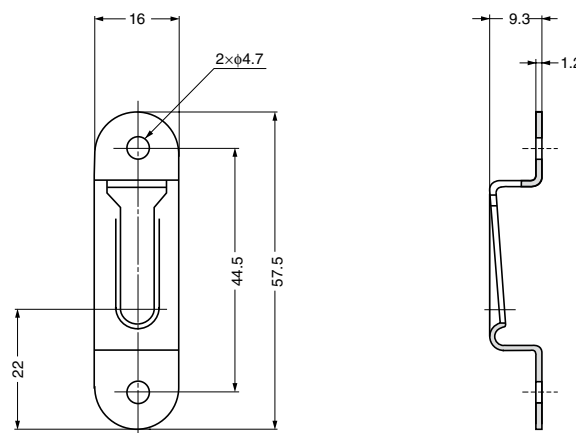

CONNECTING PART

6063

Features

- Developed for use with thicker surfaces, not only for furniture but also small garage sheds and bungalows.
- Easy to attach and detach clip using special should screw (sold separately).

Sold Separately

Shoulder screw (below)

Remarks

1 pack includes 250 pieces

Installation

Item Code	Item Name	Material	Finish	Weight	Box	Carton
120-038-034	6063-P250	Steel	Yellow Zinc Chromate	7.7 g	1 pack	10 packs

SHOULDER SCREW

10, 11, 50, 60, 61

Remarks

- 1065 Type: 1 pack includes 800 pieces
- 1165 Type: 1 pack includes 600 pieces
- 5069 Type: 1 pack includes 500 pieces
- 6165 Type: 1 pack includes 500 pieces
- 6068 Type: 1 pack includes 250 pieces

Application Example

Item Code	Item Name	Suitable Connecting Part	Material	Finish	L	D	d	d ₁	Nominal Size	Weight	Box	Carton
120-038-021	1065-P800	4063A/5063	Steel	Yellow Zinc Chromate	13	4	7	10	5.5	2.8 g	1 pack	10 packs
120-038-022	1165-P600	4063A/5063	Steel	Yellow Zinc Chromate	16	4	7	10	5.5	3.2 g	1 pack	10 packs
120-038-033	5069-P500	4063A/5063	Steel	Yellow Zinc Chromate	25.5	4	7	10	5.5	4 g	1 pack	10 packs
120-038-036	6165-P500	6063	Steel	Yellow Zinc Chromate	16	5.5	8.3	11	6.3	4.4 g	1 pack	10 packs
120-038-035	6068-P250	6063	Steel	Yellow Zinc Chromate	32	5.5	8.3	11	6.3	7 g	1 pack	10 packs