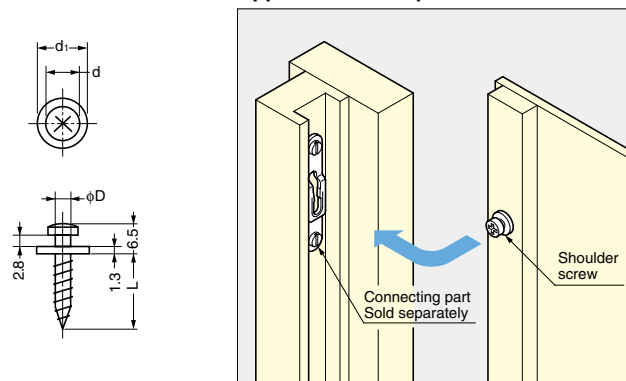

SHOULDER SCREW

10, 11, 50, 60, 61

Remarks

- 1065 Type: 1 pack includes 800 pieces
- 1165 Type: 1 pack includes 600 pieces
- 5069 Type: 1 pack includes 500 pieces
- 6165 Type: 1 pack includes 500 pieces
- 6068 Type: 1 pack includes 250 pieces

Application Example

Item Code	Item Name	Suitable Connecting Part	Material	Finish	L	D	d	d ₁	Nominal Size	Weight	Box	Carton
120-038-021	1065-P800	4063A/5063	Steel	Yellow Zinc Chromate	13	4	7	10	5.5	2.8 g	1 pack	10 packs
120-038-022	1165-P600	4063A/5063	Steel	Yellow Zinc Chromate	16	4	7	10	5.5	3.2 g	1 pack	10 packs
120-038-033	5069-P500	4063A/5063	Steel	Yellow Zinc Chromate	25.5	4	7	10	5.5	4 g	1 pack	10 packs
120-038-036	6165-P500	6063	Steel	Yellow Zinc Chromate	16	5.5	8.3	11	6.3	4.4 g	1 pack	10 packs
120-038-035	6068-P250	6063	Steel	Yellow Zinc Chromate	32	5.5	8.3	11	6.3	7 g	1 pack	10 packs