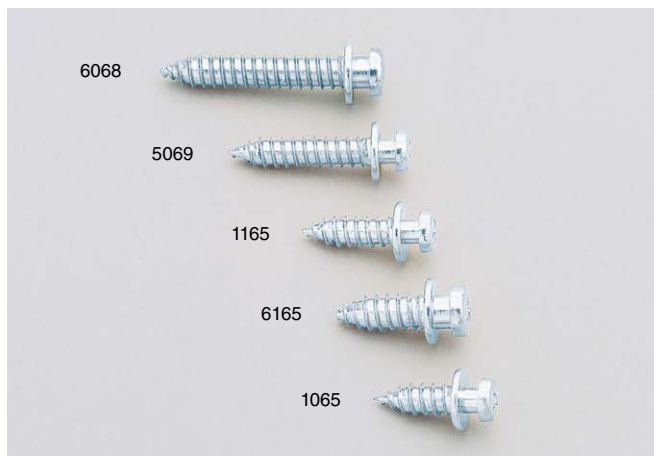

CONNECTING PART

6063

Features

- Developed for use with thicker surfaces, not only for furniture but also small garage sheds and bungalows.
- Easy to attach and detach clip using special should screw (sold separately).

Sold Separately

Shoulder screw (below)

Remarks

1 pack includes 250 pieces

Installation

Item Code	Item Name	Material	Finish	Weight	Box	Carton
120-038-034	6063-P250	Steel	Yellow Zinc Chromate	7.7 g	1 pack	10 packs

SHOULDER SCREW

10, 11, 50, 60, 61

Remarks

- 1065 Type: 1 pack includes 800 pieces
- 1165 Type: 1 pack includes 600 pieces
- 5069 Type: 1 pack includes 500 pieces
- 6165 Type: 1 pack includes 500 pieces
- 6068 Type: 1 pack includes 250 pieces

Application Example

Item Code	Item Name	Suitable Connecting Part	Material	Finish	L	D	d	d ₁	Nominal Size	Weight	Box	Carton
120-038-021	1065-P800	4063A/5063	Steel	Yellow Zinc Chromate	13	4	7	10	5.5	2.8 g	1 pack	10 packs
120-038-022	1165-P600	4063A/5063	Steel	Yellow Zinc Chromate	16	4	7	10	5.5	3.2 g	1 pack	10 packs
120-038-033	5069-P500	4063A/5063	Steel	Yellow Zinc Chromate	25.5	4	7	10	5.5	4 g	1 pack	10 packs
120-038-036	6165-P500	6063	Steel	Yellow Zinc Chromate	16	5.5	8.3	11	6.3	4.4 g	1 pack	10 packs
120-038-035	6068-P250	6063	Steel	Yellow Zinc Chromate	32	5.5	8.3	11	6.3	7 g	1 pack	10 packs