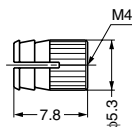

**BUSHING**

**SC-121-18**

Item Code	Item Name	Material	Finish	Weight	Box	Carton
120-041-308	SC-121-18	Brass	Plain	1.3 g	2500 pcs	10000 pcs

**BUSHING**

**SC-108**

**Remarks**

1 pack includes 2,000 pieces

Item Code	Item Name	Material	Colour	L	Weight	Box	Carton
120-038-169	SC-108-95W-P2000	Polyamide (PA)	White	9.5	0.2 g	1 pack	10 packs
120-038-168	SC-108-13W-P2000	Polyamide (PA)	White	13	0.2 g	1 pack	10 packs

**BUSHING**

**SC-110-W**

**Remarks**

1 pack includes 2,000 pieces

Item Code	Item Name	Material	Colour	Weight	Box	Carton
120-038-170	SC-110-W-P2000	Polyamide (PA)	White	0.2 g	1 pack	10 packs

**INSERT SCREW**

**SC-114**

Item Code	Item Name	Material	Finish	Weight	Box	Carton
120-041-319	SC-114	Brass	Plain	0.6 g	5000 pcs	20000 pcs

**INSERT SCREW**

**SC-106**

Item Code	Item Name	Material	Colour	Weight	Box	Carton
120-041-313	SC-106	Polyacetal (POM)	White	1.5 g	500 pcs	10000 pcs