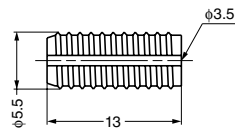

**BUSHING**

**SC-121-18**

Item Code	Item Name	Material	Finish	Weight	Box	Carton
120-041-308	SC-121-18	Brass	Plain	1.3 g	2500 pcs	10000 pcs

**BUSHING**

**SC-108**

**Remarks**

1 pack includes 2,000 pieces

Item Code	Item Name	Material	Colour	L	Weight	Box	Carton
120-038-169	SC-108-95W-P2000	Polyamide (PA)	White	9.5	0.2 g	1 pack	10 packs
120-038-168	SC-108-13W-P2000	Polyamide (PA)	White	13	0.2 g	1 pack	10 packs

**BUSHING**

**SC-110-W**

**Remarks**

1 pack includes 2,000 pieces

Item Code	Item Name	Material	Colour	Weight	Box	Carton
120-038-170	SC-110-W-P2000	Polyamide (PA)	White	0.2 g	1 pack	10 packs

**INSERT SCREW**

**SC-114**

Item Code	Item Name	Material	Finish	Weight	Box	Carton
120-041-319	SC-114	Brass	Plain	0.6 g	5000 pcs	20000 pcs

**INSERT SCREW**

**SC-106**

Item Code	Item Name	Material	Colour	Weight	Box	Carton
120-041-313	SC-106	Polyacetal (POM)	White	1.5 g	500 pcs	10000 pcs