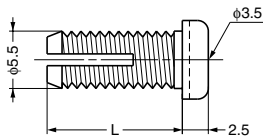

**BUSHING**

**SC-121-18**

Item Code	Item Name	Material	Finish	Weight	Box	Carton
120-041-308	SC-121-18	Brass	Plain	1.3 g	2500 pcs	10000 pcs

**BUSHING**

**SC-108**

**Remarks**

1 pack includes 2,000 pieces

Item Code	Item Name	Material	Colour	L	Weight	Box	Carton
120-038-169	SC-108-95W-P2000	Polyamide (PA)	White	9.5	0.2 g	1 pack	10 packs
120-038-168	SC-108-13W-P2000	Polyamide (PA)	White	13	0.2 g	1 pack	10 packs

**BUSHING**

**SC-110-W**

**Remarks**

1 pack includes 2,000 pieces

Item Code	Item Name	Material	Colour	Weight	Box	Carton
120-038-170	SC-110-W-P2000	Polyamide (PA)	White	0.2 g	1 pack	10 packs

**INSERT SCREW**

**SC-114**

Item Code	Item Name	Material	Finish	Weight	Box	Carton
120-041-319	SC-114	Brass	Plain	0.6 g	5000 pcs	20000 pcs

**INSERT SCREW**

**SC-106**

Item Code	Item Name	Material	Colour	Weight	Box	Carton
120-041-313	SC-106	Polyacetal (POM)	White	1.5 g	500 pcs	10000 pcs