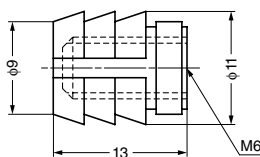

INSERT SCREW

SC-107-13

Item Code	Item Name	Material	Colour	Weight	Box	Carton
120-041-310	SC-107-13	Polyamide (PA)	White	0.8 g	1000 pcs	10000 pcs