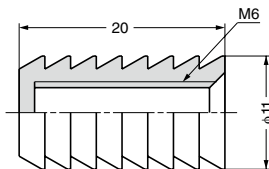

**BUSHING**

**SC-121-18**

Item Code	Item Name	Material	Finish	Weight	Box	Carton
120-041-308	SC-121-18	Brass	Plain	1.3 g	2500 pcs	10000 pcs

**BUSHING**

**SC-108**

**Remarks**

1 pack includes 2,000 pieces

Item Code	Item Name	Material	Colour	L	Weight	Box	Carton
120-038-169	SC-108-95W-P2000	Polyamide (PA)	White	9.5	0.2 g	1 pack	10 packs
120-038-168	SC-108-13W-P2000	Polyamide (PA)	White	13	0.2 g	1 pack	10 packs

**BUSHING**

**SC-110-W**

**Remarks**

1 pack includes 2,000 pieces

Item Code	Item Name	Material	Colour	Weight	Box	Carton
120-038-170	SC-110-W-P2000	Polyamide (PA)	White	0.2 g	1 pack	10 packs

**INSERT SCREW**

**SC-114**

Item Code	Item Name	Material	Finish	Weight	Box	Carton
120-041-319	SC-114	Brass	Plain	0.6 g	5000 pcs	20000 pcs

**INSERT SCREW**

**SC-106**

Item Code	Item Name	Material	Colour	Weight	Box	Carton
120-041-313	SC-106	Polyacetal (POM)	White	1.5 g	500 pcs	10000 pcs