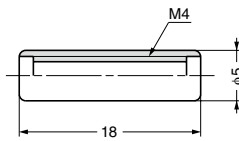

**BUSHING**

**SC-121-18**

Item Code	Item Name	Material	Finish	Weight	Box	Carton
120-041-308	SC-121-18	Brass	Plain	1.3 g	2500 pcs	10000 pcs

**BUSHING**

**SC-108**

**Remarks**

1 pack includes 2,000 pieces

Item Code	Item Name	Material	Colour	L	Weight	Box	Carton
120-038-169	SC-108-95W-P2000	Polyamide (PA)	White	9.5	0.2 g	1 pack	10 packs
120-038-168	SC-108-13W-P2000	Polyamide (PA)	White	13	0.2 g	1 pack	10 packs

**BUSHING**

**SC-110-W**

**Remarks**

1 pack includes 2,000 pieces

Item Code	Item Name	Material	Colour	Weight	Box	Carton
120-038-170	SC-110-W-P2000	Polyamide (PA)	White	0.2 g	1 pack	10 packs

**INSERT SCREW**

**SC-114**

Item Code	Item Name	Material	Finish	Weight	Box	Carton
120-041-319	SC-114	Brass	Plain	0.6 g	5000 pcs	20000 pcs

**INSERT SCREW**

**SC-106**

Item Code	Item Name	Material	Colour	Weight	Box	Carton
120-041-313	SC-106	Polyacetal (POM)	White	1.5 g	500 pcs	10000 pcs