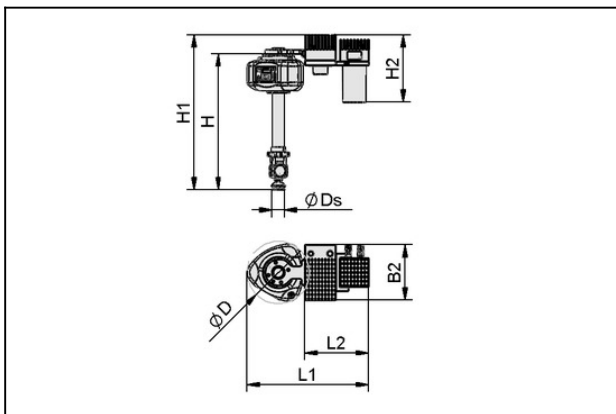

## ROB-SET VISION ECBPi RC-160 IP UR

Part no.:10.01.50.00011

<https://www.schmalz.com/10.01.50.00011>

Homepage > Vacuum Technology for Automation > Vacuum Components > Vacuum Generators > Electrical Vacuum Generators > Vision & Handling Sets 3D-R > ROB-SET VISION ECBPi RC-160 IP UR

### Design Data

Attribute	Value
B2	230 mm
D	260 mm
H	330 mm
H1	365 mm
H2	130 mm
L2	158 mm
L1	299 mm