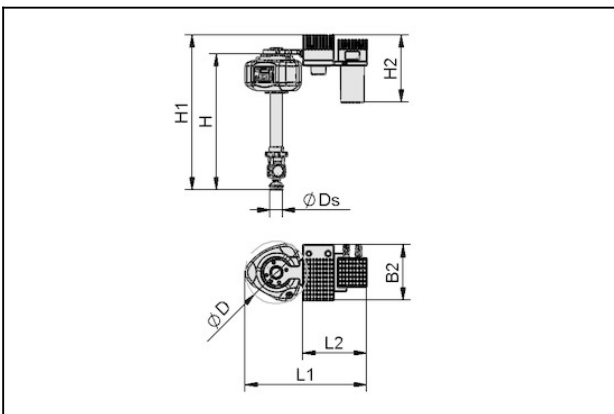

Robots-Set ECBPM

ROB-SET VISION ECBPi RC-65 SM UR

Part no.:10.01.50.00017

<https://www.schmalz.com/10.01.50.00017>

Homepage > Vacuum Technology for Automation > Vacuum Components > Vacuum Generators > Electrical Vacuum Generators > Vision & Handling Sets 3D-R > ROB-SET VISION ECBPi RC-65 SM UR

Complete set for connecting and integrating the CobotPump ECBPi to lightweight robots

Construction: Vision
 for: CobotPump
 with: RC-Visard 65
 with: Silhouette Match
 for: Universal Robots
 Construction: end-of-arm application

Design Data

Attribute	Value
B2	135 mm
D	260 mm
H	330 mm
H1	377 mm
H2	140.5 mm
L2	158 mm
L1	299 mm

Technical Data

Attribute	Value
for	Universal Robots

Contact to Schmalz

Robots-Set ECBPM

ROB-SET VISION ECBPi RC-65 SM UR

Part no.:10.01.50.00017

<https://www.schmalz.com/10.01.50.00017>

Attribute	Value
Construction	VISION
