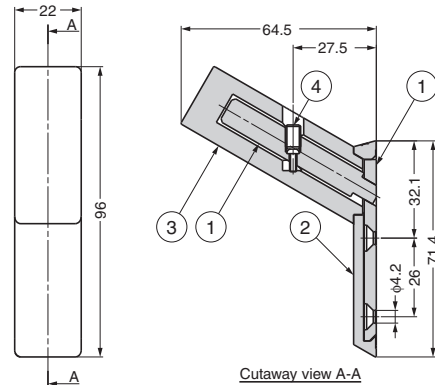

COAT HOOK (PREMIUM WOOD SERIES)

TEST METHOD 4

PXB-WM05-111

Features

- Meticulously selected materials are hand processed to create this hook. The defined lines of the metal contrast with the warmth of natural wood to create a visually appealing linear design.

Parts Included

- Countersunk head tapping screw 4x32
- Hexagon socket set screw M5x8
- Pan head screw M2.3x6

Variations

No.	Part Name	Material	Finish
①	Base	Steel (SS)	Enamel Silver
②	Base Cover	Zinc Alloy (ZDC)	As below
③	Arm	Wood	Clear
④	Screw	-	Plain

Parts Included

- Pan head tapping screw 4x32

Variations

No.	Part Name	Material	Finish
①	Base Plate	Stainless Steel (SUS304)	Plain
②	Base	Stainless Steel (SUS304)	Plain
③	Cover	Silicone Rubber (Q)	-

[Hook and Cover]