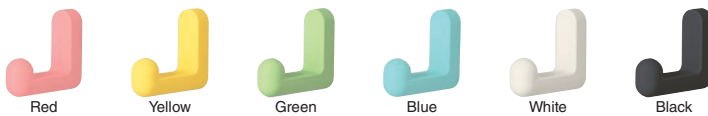

Parts Included

- Countersunk head tapping screw 4x32
- Hexagon socket set screw M5x8
- Pan head screw M2.3x6

Variations

No.	Part Name	Material	Finish
①	Base	Steel (SS)	Enamel Silver
②	Base Cover	Zinc Alloy (ZDC)	As below
③	Arm	Wood	Clear
④	Screw	-	Plain

Item Code	Item Name	Material (Arm)	Finish/Colour (Base Cover)	Load Capacity	Weight(g)	Box(pcs)	Carton(pcs)	
110-033-318	PXB-WM05-111-MK	White Birch	Plain	100 N	10.2 kgf	125	8	32
110-033-317	PXB-WM05-111-AS	Ostrya Japonica				121	8	32
110-033-316	PXB-WM05-111-WN	Walnut	Black			124	8	32

HOOK (RUBBER RANGER SERIES)

TEST METHOD 4

PXB-GR05-111

Features

- Covered with soft silicone rubber, this series has a charming rounded shape. With colours that are vivid but not too bright, it can be used anywhere you please.
- The inside of the silicone cover has a retaining feature to prevent the cover from coming off.
- The base is made from stainless steel to hold items securely in place.

Parts Included

- Pan head tapping screw 4x32

Variations

No.	Part Name	Material	Finish
①	Base Plate	Stainless Steel (SUS304)	Plain
②	Base	Stainless Steel (SUS304)	Plain
③	Cover	Silicone Rubber (Q)	-

[Hook and Cover]