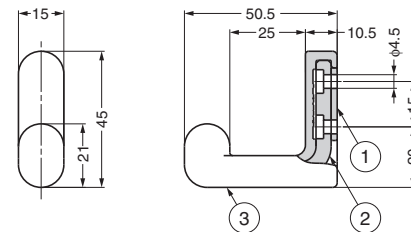

Parts Included

- Pan head tapping screw 4x32

Variations

No.	Part Name	Material	Finish
①	Base Plate	Stainless Steel (SUS304)	Plain
②	Base	Stainless Steel (SUS304)	Plain
③	Cover	Silicone Rubber (Q)	-

[Hook and Cover]