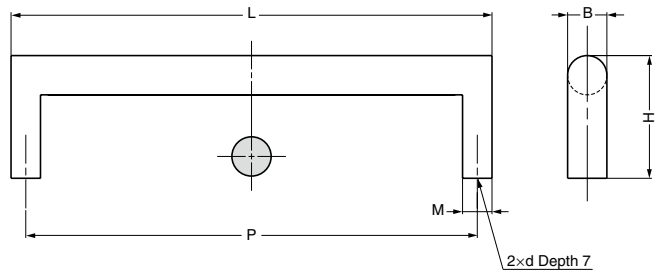

SQUARE FOOT HANDLE

KAKU

Parts Included

- KAKU-A161 : Truss head screw M3x28
- KAKU-A160, KAKU-A159 : Truss head screw M4x28

Item Code	Item Name	Material	Finish	L	H	B	P	M	d	Weight	Box	Carton
100-010-921	KAKU-A161	Brass	Satin Nickel	84	24	7	78	7	M3	50 g	35 pcs	420 pcs
100-010-922	KAKU-A160	Brass	Satin Nickel	99	25	8	92	8	M4	65 g	30 pcs	360 pcs
100-010-923	KAKU-A159	Brass	Satin Nickel	124	29	9	113	11	M4	103 g	20 pcs	240 pcs

HANDLES,
PULLS & KNOBS

HANDLE

RECTANGULAR STRAIGHT HANDLE

HIRA

Parts Included

Truss head screw M4x28

Item Code	Item Name	Material	Finish	Weight	Box	Carton
100-010-924	HIRA-A012	Brass	Satin Nickel	98 g	20 pcs	240 pcs