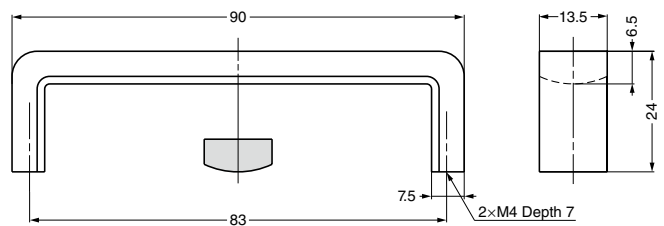

SQUARE FOOT HANDLE

KAKU

Parts Included

- KAKU-A161 : Truss head screw M3x28
- KAKU-A160, KAKU-A159 : Truss head screw M4x28

Item Code	Item Name	Material	Finish	L	H	B	P	M	d	Weight	Box	Carton
100-010-921	KAKU-A161	Brass	Satin Nickel	84	24	7	78	7	M3	50 g	35 pcs	420 pcs
100-010-922	KAKU-A160	Brass	Satin Nickel	99	25	8	92	8	M4	65 g	30 pcs	360 pcs
100-010-923	KAKU-A159	Brass	Satin Nickel	124	29	9	113	11	M4	103 g	20 pcs	240 pcs

HANDLES,
PULLS & KNOBS

HANDLE

RECTANGULAR STRAIGHT HANDLE

HIRA

Parts Included

Truss head screw M4x28

Item Code	Item Name	Material	Finish	Weight	Box	Carton
100-010-924	HIRA-A012	Brass	Satin Nickel	98 g	20 pcs	240 pcs