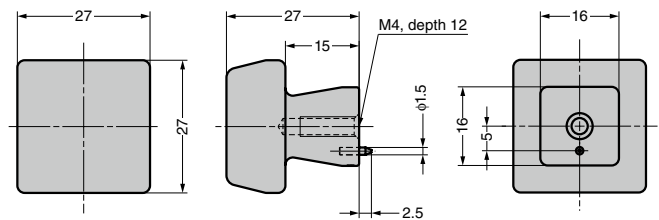

Remarks

The finish of the products may differ significantly as the finishing process works with the natural characteristics of the material.

Parts Included

Size M4 x 30 truss head cross-recessed screws (stainless steel)