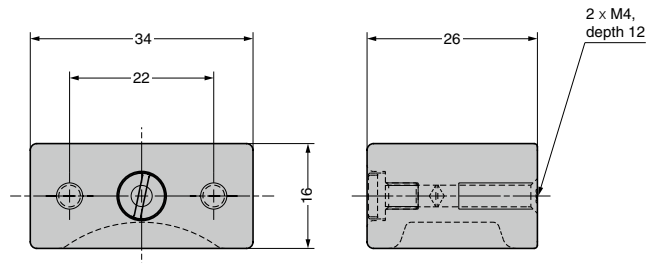

Remarks

The finish of the products may differ significantly as the finishing process works with the natural characteristics of the material.

Parts Included

Size M4 x 30 truss head cross-recessed screws (stainless steel)

Parts Included

Size M4 x 30 truss head cross-recessed screws (stainless steel)

CAD	Item Code	Item Name	Material	Colour	Weight (g)	Box (pcs)	Carton (pcs)
	100-033-734	PXB-AS08-111-BR	Brass	Brown Bronze	106	10	80
	100-033-735	PXB-AS08-111-SD		Clear Bronze		10	80