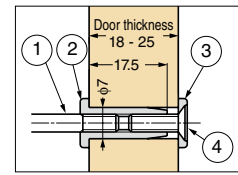

KNOB

Discontinued

MBT-12

Parts Included

Countersunk head screw M4x5

Cut Out Dimensions

No.	Part Name	Material	Finish
①	Knob	Brass	Satin Nickel
②	Sleeve	Brass	Satin Nickel
③	Washer	Brass	Nickel
④	Screw	Steel	Nickel

Item Code	Item Name	Weight	Box	Carton
100-012-277	MBT-12WB	20 g	30 pcs	300 pcs

KNOB

DW-50N

Features

Includes insert block and set screw for surface mounting.

Parts Included

Countersunk head screw M4x20 (SUS)