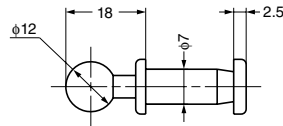

KNOB

Discontinued

MBT-12

Parts Included

Countersunk head screw M4x5

Cut Out Dimensions

No.	Part Name	Material	Finish
①	Knob	Brass	Satin Nickel
②	Sleeve	Brass	Satin Nickel
③	Washer	Brass	Nickel
④	Screw	Steel	Nickel

Item Code	Item Name	Weight	Box	Carton
100-012-277	MBT-12WB	20 g	30 pcs	300 pcs

KNOB

DW-50N

Features

Includes insert block and set screw for surface mounting.

Parts Included

Countersunk head screw M4x20 (SUS)

No.	Part Name	Finish
①	Body	Satin Chrome
②	Base	Plain

Item Code	Item Name	Material	Weight	Box
100-010-005	DW-50N	Brass	130 g	20 pcs

KNOB

DW-50

Item Code	Item Name	Material	Finish	Weight	Box
100-017-633	DW-50	Brass	Satin Chrome	130 g	20 pcs