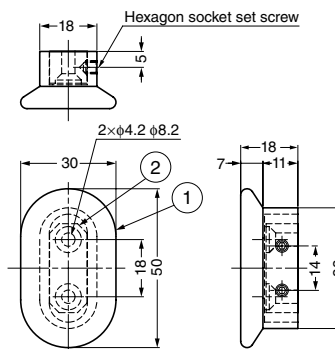

KNOB

Discontinued

MBT-12

Parts Included

Countersunk head screw M4x5

Cut Out Dimensions

No.	Part Name	Material	Finish
①	Knob	Brass	Satin Nickel
②	Sleeve	Brass	Satin Nickel
③	Washer	Brass	Nickel
④	Screw	Steel	Nickel

Item Code	Item Name	Weight	Box	Carton
100-012-277	MBT-12WB	20 g	30 pcs	300 pcs

KNOB

DW-50N

Features

Includes insert block and set screw for surface mounting.

Parts Included

Countersunk head screw M4x20 (SUS)

No.	Part Name	Finish
①	Body	Satin Chrome
②	Base	Plain

Item Code	Item Name	Material	Weight	Box
100-010-005	DW-50N	Brass	130 g	20 pcs

KNOB

DW-50

Item Code	Item Name	Material	Finish	Weight	Box
100-017-633	DW-50	Brass	Satin Chrome	130 g	20 pcs