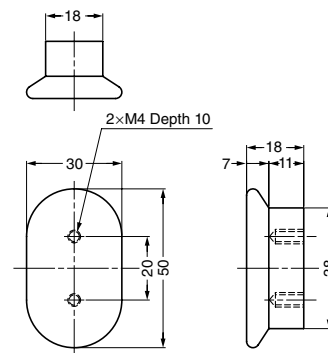

KNOB

Discontinued

MBT-12

Parts Included

Countersunk head screw M4x5

Cut Out Dimensions

No.	Part Name	Material	Finish
①	Knob	Brass	Satin Nickel
②	Sleeve	Brass	Satin Nickel
③	Washer	Brass	Nickel
④	Screw	Steel	Nickel

Item Code	Item Name	Weight	Box	Carton
100-012-277	MBT-12WB	20 g	30 pcs	300 pcs

KNOB

DW-50N

Features

Includes insert block and set screw for surface mounting.

Parts Included

Countersunk head screw M4x20 (SUS)

No.	Part Name	Finish
①	Body	Satin Chrome
②	Base	Plain

Item Code	Item Name	Material	Weight	Box
100-010-005	DW-50N	Brass	130 g	20 pcs

KNOB

DW-50

Item Code	Item Name	Material	Finish	Weight	Box
100-017-633	DW-50	Brass	Satin Chrome	130 g	20 pcs