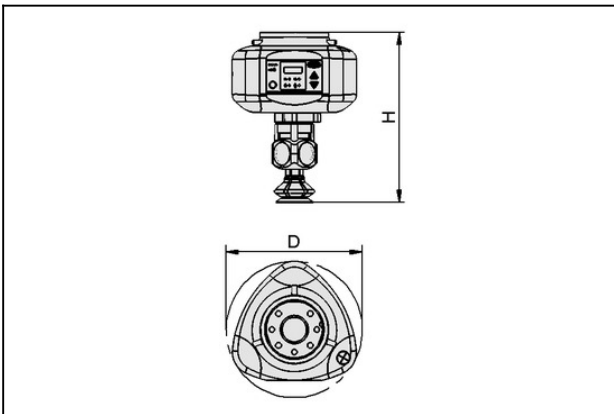

Robot kit ROB-SET UR

Part no.:10.03.01.00504

<https://www.schmalz.com/10.03.01.00504>

Homepage > Vacuum Technology for Automation > Vacuum Components > Vacuum Generators > Electrical Vacuum Generators > Robot Set
ECBPI > ROB-SET UR

Complete set for connecting and integrating the CobotPump ECBPi to lightweight robots

for: Universal Robots

Type: 3,5,10

Design Data

Attribute	Value
H	188.8 mm
D	151.5 mm

Technical Data

Attribute	Value
Suction rate (max.)	12 l/min
Rated power	13 W

SPB1 40 ED-65 G1/4-AG

Part no.10.01.06.03498

Bellows suction cup (round) for very uneven workpieces

Size: 40

Suction cup material: Elastodur

Material hardness: 65 °Sh

Thread G1: G1/4"-M

Number of folds: 1.5

VEE 2xSPB1/SPF 154.3x42.3

Part no.10.01.36.00268

Assembled Vacuum End Effector VEE

Number of cups: 2

Suct. cups: Suction cup SPB1/SPF

Length L: 154.3 mm

Width B: 42.3 mm

VEE 4xSPB1/SPF 218.3