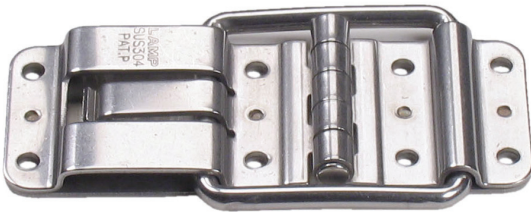

DETENT HINGE

HG-YJ50

- Plastic hinge holds doors at 4 different positions (90° each) without secondary support.
- Ivory or Black available.
- Door Sizes Max. W400 × H500 mm/pair (W15-3/4" × 19-11/16" /pair)
- Door Weight: Max. 1.2 kg/pair (2.6 lbs/pair)

Item No.	Catch Release Torque (kgf·cm)	Weight (g)	Box (pcs)	Carton (pcs)	No.	Part Name	Material	Color
HG-YJ50/IV	5 (4.3 lbs·in)	30	20	200	①	Body	Polyacetal	Ivory/Black
HG-YJ50/BL					②	Hinge Pin	303 Stainless Steel	Plain
					③	Cap	Polypropylene	Ivory/Black

DETENT HINGE

HG-YC105

- Snaps in at 115° open position.
- Holds doors open without secondary support.

Installation

Item No.	Catch Release Torque (kgf·cm)	Weight (g)	Box (pcs)	Carton (pcs)	Material	Finish
HG-YC105	12 (10.4 lbs·in)	122	10	100	304 Stainless Steel	Polished