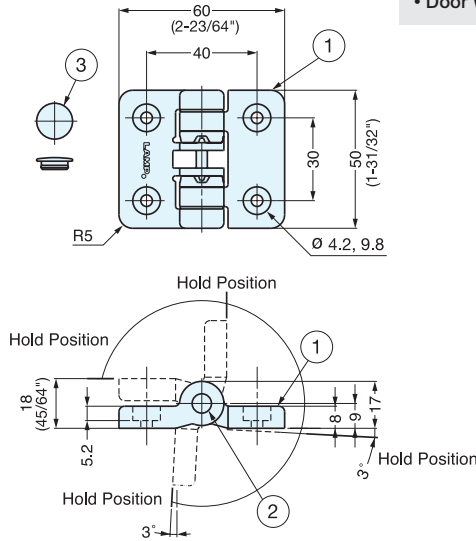

DETENT HINGE

HG-YJ50

- Plastic hinge holds doors at 4 different positions (90° each) without secondary support.
- Ivory or Black available.
- Door Sizes Max. W400 × H500 mm/pair (W15-3/4" × 19-11/16" /pair)
- Door Weight: Max. 1.2 kg/pair (2.6 lbs/pair)

Item No.	Catch Release Torque (kgf·cm)	Weight (g)	Box (pcs)	Carton (pcs)	No.	Part Name	Material	Color
HG-YJ50/IV	5 (4.3 lbs·in)	30	20	200	①	Body	Polyacetal	Ivory/Black
HG-YJ50/BL					②	Hinge Pin	303 Stainless Steel	Plain
					③	Cap	Polypropylene	Ivory/Black

DETENT HINGE

HG-YC105

- Snaps in at 115° open position.
- Holds doors open without secondary support.

Installation

Item No.	Catch Release Torque (kgf·cm)	Weight (g)	Box (pcs)	Carton (pcs)	Material	Finish
HG-YC105	12 (10.4 lbs·in)	122	10	100	304 Stainless Steel	Polished