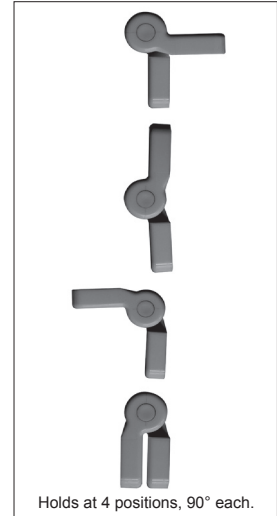

DETENT HINGE

HG-YJ50

- Plastic hinge holds doors at 4 different positions (90° each) without secondary support.
- Ivory or Black available.
- Door Sizes Max. W400 × H500 mm/pair (W15-3/4" × 19-11/16" /pair)
- Door Weight: Max. 1.2 kg/pair (2.6 lbs/pair)

Item No.	Catch Release Torque (kgf·cm)	Weight (g)	Box (pcs)	Carton (pcs)	No.	Part Name	Material	Color
HG-YJ50/IV	5 (4.3 lbs·in)	30	20	200	①	Body	Polyacetal	Ivory/Black
HG-YJ50/BL					②	Hinge Pin	303 Stainless Steel	Plain
					③	Cap	Polypropylene	Ivory/Black

DETENT HINGE

HG-YC105

- Snaps in at 115° open position.
- Holds doors open without secondary support.

Installation

Item No.	Catch Release Torque (kgf·cm)	Weight (g)	Box (pcs)	Carton (pcs)	Material	Finish
HG-YC105	12 (10.4 lbs·in)	122	10	100	304 Stainless Steel	Polished