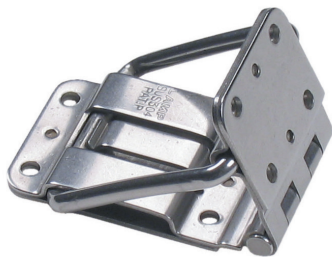

DETENT HINGE

HG-YJ50

- Plastic hinge holds doors at 4 different positions (90° each) without secondary support.
- Ivory or Black available.
- Door Sizes Max. W400 × H500 mm/pair (W15-3/4" × 19-11/16" /pair)
- Door Weight: Max. 1.2 kg/pair (2.6 lbs/pair)

Item No.	Catch Release Torque (kgf·cm)	Weight (g)	Box (pcs)	Carton (pcs)	No.	Part Name	Material	Color
HG-YJ50/IV	5 (4.3 lbs·in)	30	20	200	①	Body	Polyacetal	Ivory/Black
HG-YJ50/BL					②	Hinge Pin	303 Stainless Steel	Plain
					③	Cap	Polypropylene	Ivory/Black

DETENT HINGE

HG-YC105

- Snaps in at 115° open position.
- Holds doors open without secondary support.

Installation

Item No.	Catch Release Torque (kgf·cm)	Weight (g)	Box (pcs)	Carton (pcs)	Material	Finish
HG-YC105	12 (10.4 lbs·in)	122	10	100	304 Stainless Steel	Polished