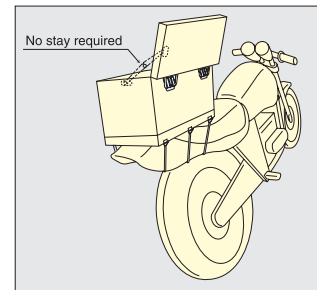

Item No.	Catch Release Torque (kgf·cm)	Weight (g)	Box (pcs)	Carton (pcs)	No.	Part Name	Material	Color
HG-YJ50/IV	5 (4.3 lbs·in)	30	20	200	①	Body	Polyacetal	Ivory/Black
HG-YJ50/BL					②	Hinge Pin	303 Stainless Steel	Plain
					③	Cap	Polypropylene	Ivory/Black

DETENT HINGE

HG-YC105

- Snaps in at 115° open position.
- Holds doors open without secondary support.

Installation

Item No.	Catch Release Torque (kgf·cm)	Weight (g)	Box (pcs)	Carton (pcs)	Material	Finish
HG-YC105	12 (10.4 lbs·in)	122	10	100	304 Stainless Steel	Polished