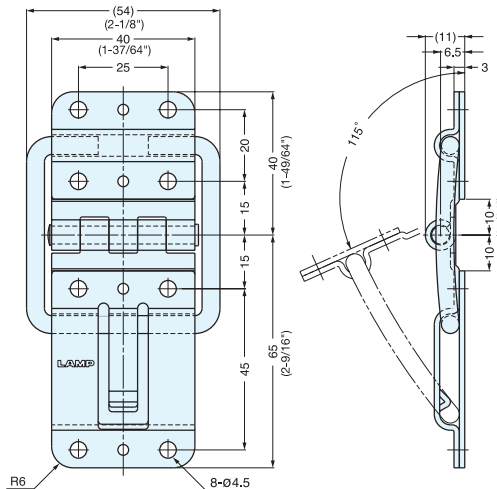

DETENT HINGE

HG-YJ50

- Plastic hinge holds doors at 4 different positions (90° each) without secondary support.
- Ivory or Black available.
- Door Sizes Max. W400 × H500 mm/pair (W15-3/4" × 19-11/16" /pair)
- Door Weight: Max. 1.2 kg/pair (2.6 lbs/pair)

Item No.	Catch Release Torque (kgf·cm)	Weight (g)	Box (pcs)	Carton (pcs)	No.	Part Name	Material	Color
HG-YJ50/IV	5 (4.3 lbs·in)	30	20	200	①	Body	Polyacetal	Ivory/Black
HG-YJ50/BL					②	Hinge Pin	303 Stainless Steel	Plain
					③	Cap	Polypropylene	Ivory/Black

DETENT HINGE

HG-YC105

- Snaps in at 115° open position.
- Holds doors open without secondary support.

Installation

Item No.	Catch Release Torque (kgf·cm)	Weight (g)	Box (pcs)	Carton (pcs)	Material	Finish
HG-YC105	12 (10.4 lbs·in)	122	10	100	304 Stainless Steel	Polished