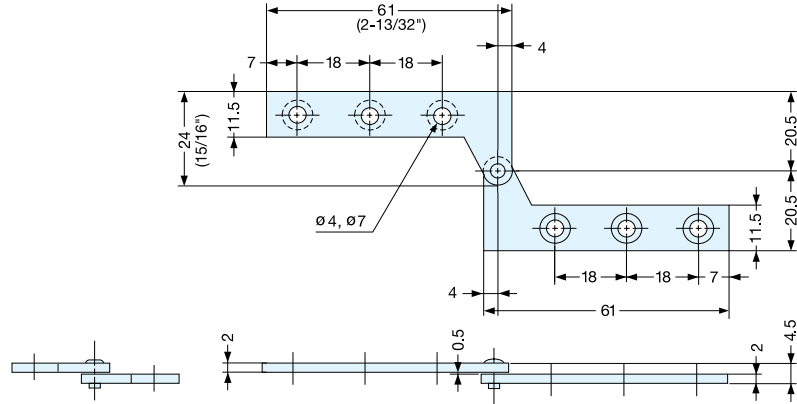

INSET DOOR PIVOT HINGE

PP

- Door Size: Max. W450 x H700 x t21mm (W17-23/32" x H27-9/16" x t53/64")
- Door weight: Max. 2.6 kg/pair (5.7 lbs/pair)

Item No.		Weight (g)	Box (pcs)	Carton (pcs)	Material	Finish
Left	Right					
PP-L	PP-R	22	100	1000	430 Stainless Steel	Plain

OVERLAY DOOR PIVOT HINGE

PL-60

- Door Size: Max. W450 x H700mm (W17-23/32" x H27-9/16")
- Door weight: Max. 2.6 kg/pair (5.7 lbs/pair)

Item No.		Weight (g)	Box (pcs)	Carton (pcs)	Material	Finish
Left	Right					
PL-60L	PL-60R	27	100	1000	430 Stainless Steel	Plain