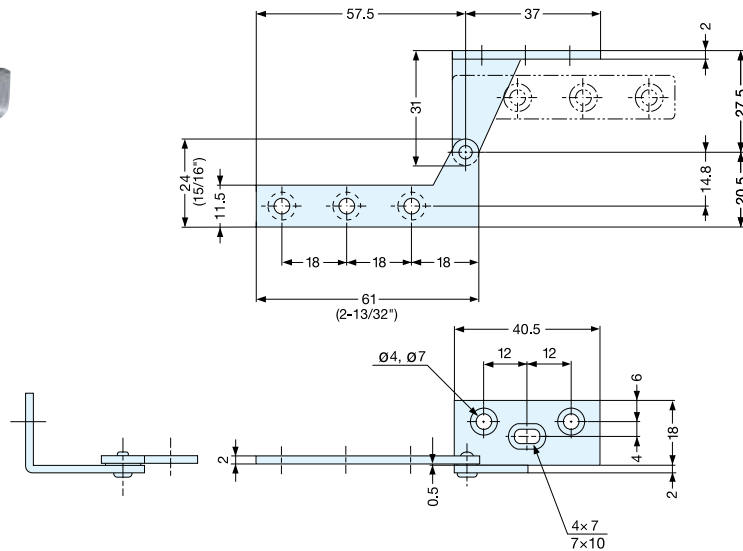

INSET DOOR PIVOT HINGE

PP

- Door Size: Max. W450 x H700 x t21mm (W17-23/32" x H27-9/16" x t53/64")
- Door weight: Max. 2.6 kg/pair (5.7 lbs/pair)

Item No.		Weight (g)	Box (pcs)	Carton (pcs)	Material	Finish
Left	Right					
PP-L	PP-R	22	100	1000	430 Stainless Steel	Plain

OVERLAY DOOR PIVOT HINGE

PL-60

- Door Size: Max. W450 x H700mm (W17-23/32" x H27-9/16")
- Door weight: Max. 2.6 kg/pair (5.7 lbs/pair)

Item No.		Weight (g)	Box (pcs)	Carton (pcs)	Material	Finish
Left	Right					
PL-60L	PL-60R	27	100	1000	430 Stainless Steel	Plain