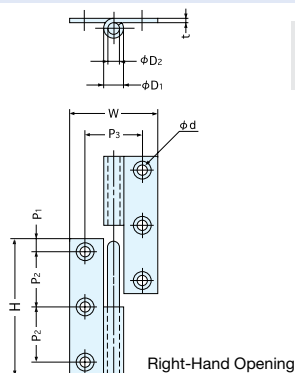

LIFT-OFF HINGE

KN

- Handed: Specific left and right hand mounting.
- Load capacity: 4-6 kg/Pair (8.8-13.2lbs/pair)

Material	Finish
304 Stainless Steel	Polished

Item No.		H	W	P1	P2	P3	D1	D2	d	t	Weight (g)	Box (pcs)	Carton (pcs)
Left	Right												
KN-50L/SS	KN-50R/SS	50 (1-31/32")	32 (1-17/64")	5.0	20	21	7.5	4	3.2	1.5	32	100	400
KN-64L/SS	KN-64R/SS	64 (2-33/64")	36 (1-27/64")	8.0	24	24							
KN-75L/SS	KN-75R/SS	75 (2-61/64")	38 (1-1/2")	7.5	30		8.5			2.0	64	50	200

LIFT-OFF HINGE

NH-40

- Handed: Specific left and right hand mounting.
- Load capacity: 4-6 kg/Pair (8.8-13.2lbs/pair)

Item No.		t	Weight (g)	Box (pcs)	Carton (pcs)	Material	Finish
Left	Right						
NH-40L/SS	NH-40R/SS	1.5	21	150	600	304 Stainless Steel	Polished

LIFT-OFF HINGE

SNR65

SNR65

- Handed: Specific left and right hand mounting.

Item No.		Material	Load Capacity (kgf/2pcs)	Weight (g)	Box (pcs)
Left	Right				
SNR65L	SNR65R	304 Stainless Steel	18 (39.6 lbs)	76	200