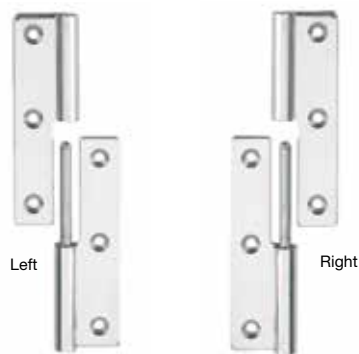

LIFT-OFF HINGE

KN

- Handed: Specific left and right hand mounting.
- Load capacity: 4-6 kg/Pair (8.8-13.2lbs/pair)

Material	Finish
304 Stainless Steel	Polished

Item No.		H	W	P1	P2	P3	D1	D2	d	t	Weight (g)	Box (pcs)	Carton (pcs)
Left	Right												
KN-50L/SS	KN-50R/SS	50 (1-31/32")	32 (1-17/64")	5.0	20	21	7.5	4	3.2	1.5	32	100	400
KN-64L/SS	KN-64R/SS	64 (2-33/64")	36 (1-27/64")	8.0	24	24							
KN-75L/SS	KN-75R/SS	75 (2-61/64")	38 (1-1/2")	7.5	30		8.5			2.0	64	50	200

LIFT-OFF HINGE

NH-40

- Handed: Specific left and right hand mounting.
- Load capacity: 4-6 kg/Pair (8.8-13.2lbs/pair)

Item No.		t	Weight (g)	Box (pcs)	Carton (pcs)	Material	Finish
Left	Right						
NH-40L/SS	NH-40R/SS	1.5	21	150	600	304 Stainless Steel	Polished

LIFT-OFF HINGE

SNR65

SNR65

- Handed: Specific left and right hand mounting.

Item No.		Material	Load Capacity (kgf/2pcs)	Weight (g)	Box (pcs)
Left	Right				
SNR65L	SNR65R	304 Stainless Steel	18 (39.6 lbs)	76	200