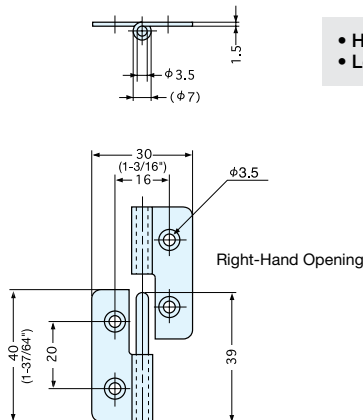

LIFT-OFF HINGE

KN

- Handed: Specific left and right hand mounting.
- Load capacity: 4-6 kg/Pair (8.8-13.2lbs/pair)

Material	Finish
304 Stainless Steel	Polished

Item No.		H	W	P1	P2	P3	D1	D2	d	t	Weight (g)	Box (pcs)	Carton (pcs)
Left	Right												
KN-50L/SS	KN-50R/SS	50 (1-31/32")	32 (1-17/64")	5.0	20	21	7.5	4	3.2	1.5	32	100	400
KN-64L/SS	KN-64R/SS	64 (2-33/64")	36 (1-27/64")	8.0	24	24							
KN-75L/SS	KN-75R/SS	75 (2-61/64")	38 (1-1/2")	7.5	30		8.5			2.0	64	50	200

LIFT-OFF HINGE

NH-40

- Handed: Specific left and right hand mounting.
- Load capacity: 4-6 kg/Pair (8.8-13.2lbs/pair)

Item No.		t	Weight (g)	Box (pcs)	Carton (pcs)	Material	Finish
Left	Right						
NH-40L/SS	NH-40R/SS	1.5	21	150	600	304 Stainless Steel	Polished

LIFT-OFF HINGE

SNR65

SNR65

- Handed: Specific left and right hand mounting.

Item No.		Material	Load Capacity (kgf/2pcs)	Weight (g)	Box (pcs)
Left	Right				
SNR65L	SNR65R	304 Stainless Steel	18 (39.6 lbs)	76	200