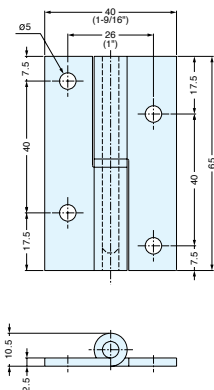

LIFT-OFF HINGE

KN

- Handed: Specific left and right hand mounting.
- Load capacity: 4-6 kg/Pair (8.8-13.2lbs/pair)

Material	Finish
304 Stainless Steel	Polished

Item No.		H	W	P1	P2	P3	D1	D2	d	t	Weight (g)	Box (pcs)	Carton (pcs)
Left	Right												
KN-50L/SS	KN-50R/SS	50 (1-31/32")	32 (1-17/64")	5.0	20	21	7.5	4	3.2	1.5	32	100	400
KN-64L/SS	KN-64R/SS	64 (2-33/64")	36 (1-27/64")	8.0	24	24							
KN-75L/SS	KN-75R/SS	75 (2-61/64")	38 (1-1/2")	7.5	30		8.5			2.0	64	50	200

LIFT-OFF HINGE

NH-40

- Handed: Specific left and right hand mounting.
- Load capacity: 4-6 kg/Pair (8.8-13.2lbs/pair)

Item No.		t	Weight (g)	Box (pcs)	Carton (pcs)	Material	Finish
Left	Right						
NH-40L/SS	NH-40R/SS	1.5	21	150	600	304 Stainless Steel	Polished

LIFT-OFF HINGE

SNR65

SNR65

- Handed: Specific left and right hand mounting.

Item No.		Material	Load Capacity (kgf/2pcs)	Weight (g)	Box (pcs)
Left	Right				
SNR65L	SNR65R	304 Stainless Steel	18 (39.6 lbs)	76	200