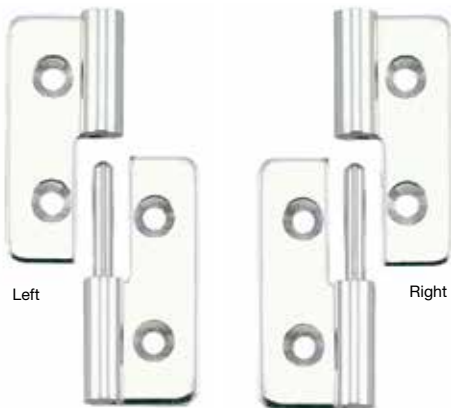

LIFT-OFF HINGE

KN

- Handed: Specific left and right hand mounting.
- Load capacity: 4-6 kg/Pair (8.8-13.2lbs/pair)

Material	Finish
304 Stainless Steel	Polished

Item No.		H	W	P1	P2	P3	D1	D2	d	t	Weight (g)	Box (pcs)	Carton (pcs)
Left	Right												
KN-50L/SS	KN-50R/SS	50 (1-31/32")	32 (1-17/64")	5.0	20	21	7.5	4	3.2	1.5	32	100	400
KN-64L/SS	KN-64R/SS	64 (2-33/64")	36 (1-27/64")	8.0	24	24							
KN-75L/SS	KN-75R/SS	75 (2-61/64")	38 (1-1/2")	7.5	30		8.5			2.0	64	50	200

LIFT-OFF HINGE

NH-40

- Handed: Specific left and right hand mounting.
- Load capacity: 4-6 kg/Pair (8.8-13.2lbs/pair)

Item No.		t	Weight (g)	Box (pcs)	Carton (pcs)	Material	Finish
Left	Right						
NH-40L/SS	NH-40R/SS	1.5	21	150	600	304 Stainless Steel	Polished

LIFT-OFF HINGE

SNR65

SNR65

- Handed: Specific left and right hand mounting.

Item No.		Material	Load Capacity (kgf/2pcs)	Weight (g)	Box (pcs)
Left	Right				
SNR65L	SNR65R	304 Stainless Steel	18 (39.6 lbs)	76	200