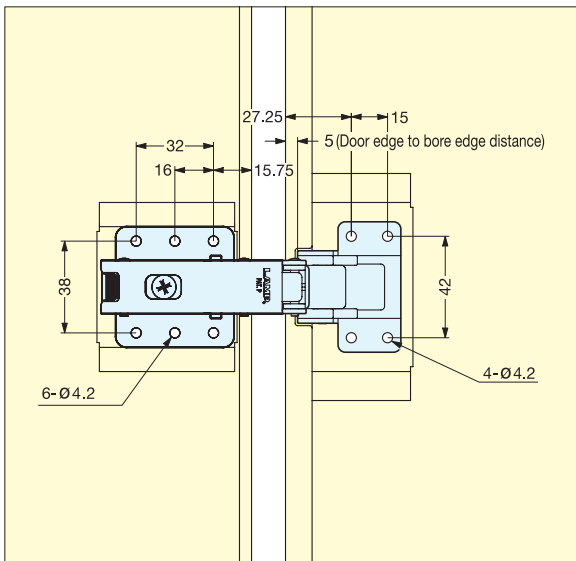

# CONCEALED HINGE (CLIP-ON)

## H95TM

- 95° opening concealed hinge.
- Clip-on feature allows easy door installation/removal.
- Door opens without hitting adjacent cabinets.
- Ideal when 2 doors are close together.
- Hinge body and mounting plate sold separately.

Installation

HINGES  
CONCEALED HINGES (CLIP-ON)

Item No.	Weight (g)	Box (pcs)
H95TMH	138	100
H95TMZ	81	100

Item No.	Part Name	Material	Finish
H95TMH	Body	Steel	Nickel
H95TMZ	Mounting Plate		