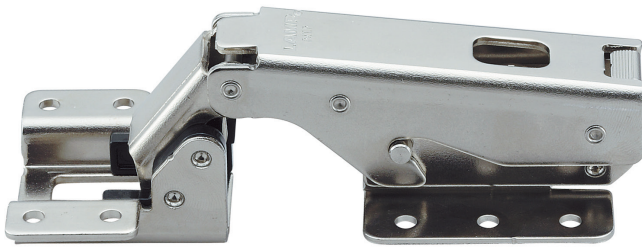

# CONCEALED HINGE (CLIP-ON)

## H95TM

- 95° opening concealed hinge.
- Clip-on feature allows easy door installation/removal.
- Door opens without hitting adjacent cabinets.
- Ideal when 2 doors are close together.
- Hinge body and mounting plate sold separately.

Installation

HINGES  
CONCEALED HINGES (CLIP-ON)

Item No.	Weight (g)	Box (pcs)
H95TMH	138	100
H95TMZ	81	100

Item No.	Part Name	Material	Finish
H95TMH	Body	Steel	Nickel
H95TMZ	Mounting Plate		