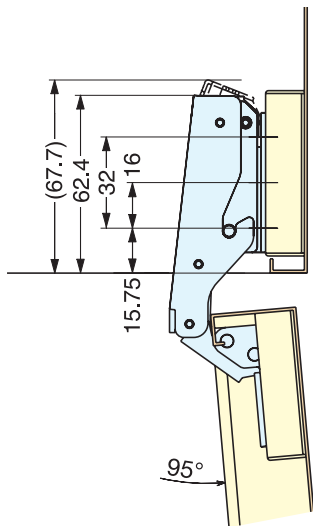

# CONCEALED HINGE (CLIP-ON)

## H95TM

- 95° opening concealed hinge.
- Clip-on feature allows easy door installation/removal.
- Door opens without hitting adjacent cabinets.
- Ideal when 2 doors are close together.
- Hinge body and mounting plate sold separately.

Installation

HINGES  
CONCEALED HINGES (CLIP-ON)

Item No.	Weight (g)	Box (pcs)
H95TMH	138	100
H95TMZ	81	100

Item No.	Part Name	Material	Finish
H95TMH	Body	Steel	Nickel
H95TMZ	Mounting Plate		