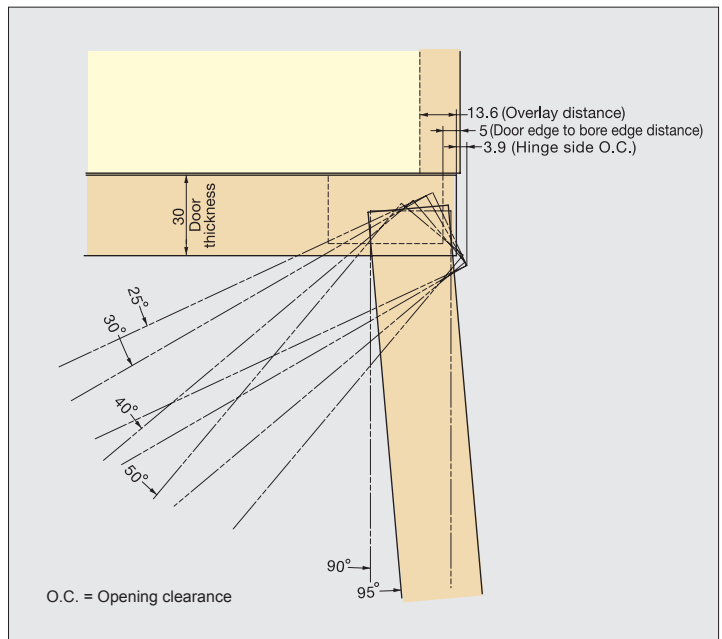

# CONCEALED HINGE (CLIP-ON)

## H95TM

- 95° opening concealed hinge.
- Clip-on feature allows easy door installation/removal.
- Door opens without hitting adjacent cabinets.
- Ideal when 2 doors are close together.
- Hinge body and mounting plate sold separately.

Installation

HINGES  
CONCEALED HINGES (CLIP-ON)

Item No.	Weight (g)	Box (pcs)
H95TMH	138	100
H95TMZ	81	100

Item No.	Part Name	Material	Finish
H95TMH	Body	Steel	Nickel
H95TMZ	Mounting Plate		