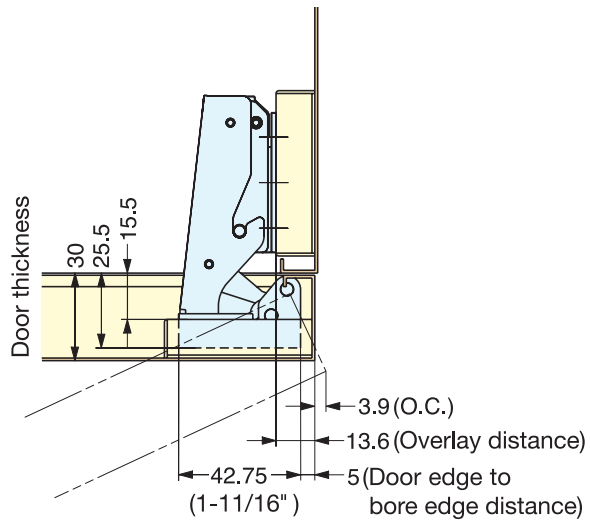

# CONCEALED HINGE (CLIP-ON)

## H95TM

- 95° opening concealed hinge.
- Clip-on feature allows easy door installation/removal.
- Door opens without hitting adjacent cabinets.
- Ideal when 2 doors are close together.
- Hinge body and mounting plate sold separately.

Installation

HINGES  
CONCEALED HINGES (CLIP-ON)

Item No.	Weight (g)	Box (pcs)
H95TMH	138	100
H95TMZ	81	100

Item No.	Part Name	Material	Finish
H95TMH	Body	Steel	Nickel
H95TMZ	Mounting Plate		