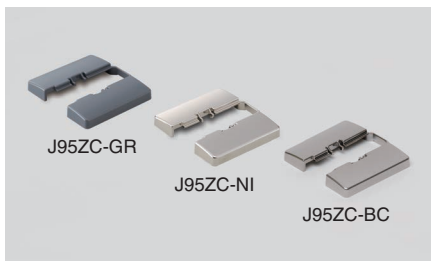

FACE PLATE FOR GLASS DOOR

GH-J95FP-Q1

Parts Included

Countersunk head screw M5x18

Sold Separately

- Heavy duty concealed hinge J95 (P.368 - 371).
- Mounting plate J95-P6T (P.368)

Item Code	Item Name	Finish/Colour	Weight	Carton
160-035-782	GH-J95FP-Q1-SL	Nickel	305 g	20pc
160-035-783	GH-J95FP-Q1-GL	24 Karat Gold Plated		20pc
160-035-784	GH-J95FP-Q1-BR	Antique Brass		20pc
160-035-785	GH-J95FP-Q1-BL	Black Nickel		20pc

No.	Part Name	Material	Finish/Colour
①	Face Plate	Zinc Alloy (ZDC)	Chrome
			24 Karat Gold Plated
			Antique Brass
②	Decorative Plate	Brass	(As Left)
③	Socket Spacer	Polyacetal (POM)	Black
			Black

SAFETY COVER

J95SC

Features

The cover locks the release lever of J95 hinge to prevent accidental release.

J95SC-16GR

J95SC-0GR

Item Code	Item Name	Use With	Material	Weight	Finish/Color	Carton
160-032-763	J95SC-25GR	J95-(C)24/25	ABS	3 g	Gray	500 pcs
160-034-673	J95SC-25NI	J95-(C)24/25	ABS	3 g	Nickel	500 pcs
160-044-249	J95SC-25BC	J95-(C)24/25	ABS	3 g	Black Chrome	500 pcs
160-032-764	J95SC-16GR	J95-(C)24/16	ABS	3 g	Gray	500 pcs
160-034-674	J95SC-16NI	J95-(C)24/16	ABS	3 g	Nickel	500 pcs
160-044-250	J95SC-16BC	J95-(C)24/16	ABS	3 g	Black Chrome	500 pcs
160-032-765	J95SC-0GR	J95-(C)24/0	ABS	3 g	Gray	500 pcs
160-034-675	J95SC-0NI	J95-(C)24/0	ABS	3 g	Nickel	500 pcs
160-044-251	J95SC-0BC	J95-(C)24/0	ABS	3 g	Black Chrome	500 pcs

COVER FOR MOUNTING PLATE

J95ZC

Item Code	Item Name	Use With	Material	Weight	Carton
160-032-766	J95ZC-GR	J95-P6T	ABS	9 g	500 pcs
160-034-743	J95ZC-NI	J95-P6T	ABS	9 g	500 pcs
160-044-252	J95ZC-BC	J95-P6T	ABS	9 g	500 pcs