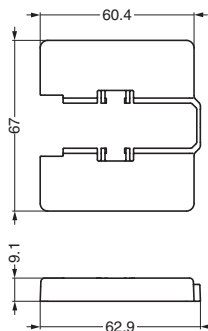

FACE PLATE FOR GLASS DOOR

GH-J95FP-Q1

Parts Included

Countersunk head screw M5x18

Sold Separately

- Heavy duty concealed hinge J95 (P.368 - 371).
- Mounting plate J95-P6T (P.368)

Item Code	Item Name	Finish/Colour	Weight	Carton
160-035-782	GH-J95FP-Q1-SL	Nickel	305 g	20pc
160-035-783	GH-J95FP-Q1-GL	24 Karat Gold Plated		20pc
160-035-784	GH-J95FP-Q1-BR	Antique Brass		20pc
160-035-785	GH-J95FP-Q1-BL	Black Nickel		20pc

J95SC

Features

The cover locks the release lever of J95 hinge to prevent accidental release.

J95SC-16GR

J95SC-0GR

Item Code	Item Name	Use With	Material	Weight	Finish/Color	Carton
160-032-763	J95SC-25GR	J95-(C)24/25	ABS	3 g	Gray	500 pcs
160-034-673	J95SC-25NI	J95-(C)24/25	ABS	3 g	Nickel	500 pcs
160-044-249	J95SC-25BC	J95-(C)24/25	ABS	3 g	Black Chrome	500 pcs
160-032-764	J95SC-16GR	J95-(C)24/16	ABS	3 g	Gray	500 pcs
160-034-674	J95SC-16NI	J95-(C)24/16	ABS	3 g	Nickel	500 pcs
160-044-250	J95SC-16BC	J95-(C)24/16	ABS	3 g	Black Chrome	500 pcs
160-032-765	J95SC-0GR	J95-(C)24/0	ABS	3 g	Gray	500 pcs
160-034-675	J95SC-0NI	J95-(C)24/0	ABS	3 g	Nickel	500 pcs
160-044-251	J95SC-0BC	J95-(C)24/0	ABS	3 g	Black Chrome	500 pcs

COVER FOR MOUNTING PLATE

J95ZC

Item Code	Item Name	Use With	Material	Weight	Carton
160-032-766	J95ZC-GR	J95-P6T	ABS	9 g	500 pcs
160-034-743	J95ZC-NI	J95-P6T	ABS	9 g	500 pcs
160-044-252	J95ZC-BC	J95-P6T	ABS	9 g	500 pcs