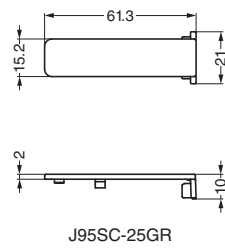

FACE PLATE FOR GLASS DOOR

GH-J95FP-Q1

Parts Included

Countersunk head screw M5x18

Sold Separately

- Heavy duty concealed hinge J95 (P.368 - 371).
- Mounting plate J95-P6T (P.368)

Item Code	Item Name	Finish/Colour	Weight	Carton
160-035-782	GH-J95FP-Q1-SL	Nickel	305 g	20pc
160-035-783	GH-J95FP-Q1-GL	24 Karat Gold Plated		20pc
160-035-784	GH-J95FP-Q1-BR	Antique Brass		20pc
160-035-785	GH-J95FP-Q1-BL	Black Nickel		20pc

No.	Part Name	Material	Finish/Colour
①	Face Plate	Zinc Alloy (ZDC)	Chrome
			24 Karat Gold Plated
			Antique Brass
②	Decorative Plate	Brass	(As Left)
③	Socket Spacer	Polyacetal (POM)	Black
			Black

SAFETY COVER

J95SC

Features

The cover locks the release lever of J95 hinge to prevent accidental release.

J95SC-16GR

J95SC-0GR

Item Code	Item Name	Use With	Material	Weight	Finish/Color	Carton
160-032-763	J95SC-25GR	J95-(C)24/25	ABS	3 g	Gray	500 pcs
160-034-673	J95SC-25NI	J95-(C)24/25	ABS	3 g	Nickel	500 pcs
160-044-249	J95SC-25BC	J95-(C)24/25	ABS	3 g	Black Chrome	500 pcs
160-032-764	J95SC-16GR	J95-(C)24/16	ABS	3 g	Gray	500 pcs
160-034-674	J95SC-16NI	J95-(C)24/16	ABS	3 g	Nickel	500 pcs
160-044-250	J95SC-16BC	J95-(C)24/16	ABS	3 g	Black Chrome	500 pcs
160-032-765	J95SC-0GR	J95-(C)24/0	ABS	3 g	Gray	500 pcs
160-034-675	J95SC-0NI	J95-(C)24/0	ABS	3 g	Nickel	500 pcs
160-044-251	J95SC-0BC	J95-(C)24/0	ABS	3 g	Black Chrome	500 pcs