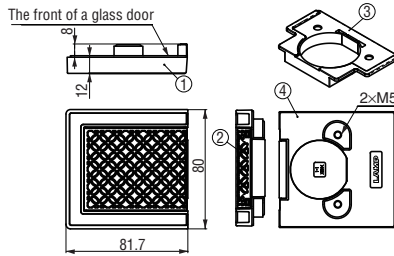

FACE PLATE FOR GLASS DOOR

GH-J95FP-Q1

Parts Included

Countersunk head screw M5x18

Sold Separately

- Heavy duty concealed hinge J95 (P.368 - 371).
- Mounting plate J95-P6T (P.368)

Item Code	Item Name	Finish/Colour	Weight	Carton
160-035-782	GH-J95FP-Q1-SL	Nickel	305 g	20pc
160-035-783	GH-J95FP-Q1-GL	24 Karat Gold Plated		20pc
160-035-784	GH-J95FP-Q1-BR	Antique Brass		20pc
160-035-785	GH-J95FP-Q1-BL	Black Nickel		20pc

No.	Part Name	Material	Finish/Colour
①	Face Plate	Zinc Alloy (ZDC)	Chrome
			24 Karat Gold Plated
			Antique Brass
②	Decorative Plate	Brass	(As Left)
③	Socket Spacer	Polyacetal (POM)	Black
			Black

SAFETY COVER