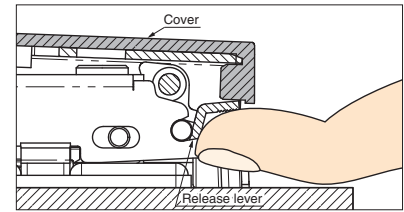

Features

The cover locks the release lever of J95 hinge to prevent accidental release.

J95SC-16GR

J95SC-0GR