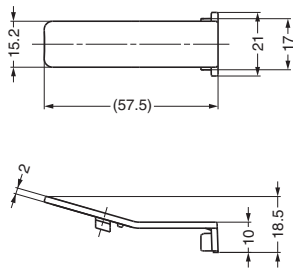

FACE PLATE FOR GLASS DOOR

GH-J95FP-Q1

Parts Included

Countersunk head screw M5x18

Sold Separately

- Heavy duty concealed hinge J95 (P.368 - 371).
- Mounting plate J95-P6T (P.368)

Item Code	Item Name	Finish/Colour	Weight	Carton
160-035-782	GH-J95FP-Q1-SL	Nickel	305 g	20pc
160-035-783	GH-J95FP-Q1-GL	24 Karat Gold Plated		20pc
160-035-784	GH-J95FP-Q1-BR	Antique Brass		20pc
160-035-785	GH-J95FP-Q1-BL	Black Nickel		20pc

No.	Part Name	Material	Finish/Colour
①	Face Plate	Zinc Alloy (ZDC)	Chrome
			24 Karat Gold Plated
			Antique Brass
②	Decorative Plate	Brass	(As Left)
③	Socket Spacer	Polyacetal (POM)	Black
			Black

SAFETY COVER

J95SC

Features

The cover locks the release lever of J95 hinge to prevent accidental release.

J95SC-16GR

J95SC-0GR

Item Code	Item Name	Use With	Material	Weight	Finish/Color	Carton
160-032-763	J95SC-25GR	J95-(C)24/25	ABS	3 g	Gray	500 pcs
160-034-673	J95SC-25NI	J95-(C)24/25	ABS	3 g	Nickel	500 pcs
160-044-249	J95SC-25BC	J95-(C)24/25	ABS	3 g	Black Chrome	500 pcs
160-032-764	J95SC-16GR	J95-(C)24/16	ABS	3 g	Gray	500 pcs
160-034-674	J95SC-16NI	J95-(C)24/16	ABS	3 g	Nickel	500 pcs
160-044-250	J95SC-16BC	J95-(C)24/16	ABS	3 g	Black Chrome	500 pcs
160-032-765	J95SC-0GR	J95-(C)24/0	ABS	3 g	Gray	500 pcs
160-034-675	J95SC-0NI	J95-(C)24/0	ABS	3 g	Nickel	500 pcs
160-044-251	J95SC-0BC	J95-(C)24/0	ABS	3 g	Black Chrome	500 pcs

COVER FOR MOUNTING PLATE

J95ZC

Item Code	Item Name	Use With	Material	Weight	Carton
160-032-766	J95ZC-GR	J95-P6T	ABS	9 g	500 pcs
160-034-743	J95ZC-NI	J95-P6T	ABS	9 g	500 pcs
160-044-252	J95ZC-BC	J95-P6T	ABS	9 g	500 pcs