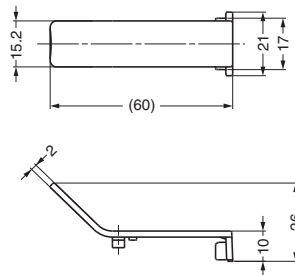

FACE PLATE FOR GLASS DOOR

GH-J95FP-Q1

Parts Included

Countersunk head screw M5x18

Sold Separately

- Heavy duty concealed hinge J95 (P.368 - 371).
- Mounting plate J95-P6T (P.368)

Item Code	Item Name	Finish/Colour	Weight	Carton
160-035-782	GH-J95FP-Q1-SL	Nickel	305 g	20pc
160-035-783	GH-J95FP-Q1-GL	24 Karat Gold Plated		20pc
160-035-784	GH-J95FP-Q1-BR	Antique Brass		20pc
160-035-785	GH-J95FP-Q1-BL	Black Nickel		20pc

No.	Part Name	Material	Finish/Colour
①	Face Plate	Zinc Alloy (ZDC)	Chrome
			24 Karat Gold Plated
			Antique Brass
②	Decorative Plate	Brass	(As Left)
③	Socket Spacer	Polyacetal (POM)	Black
			Black

SAFETY COVER

J95SC

Features

The cover locks the release lever of J95 hinge to prevent accidental release.

J95SC-16GR

J95SC-0GR

Item Code	Item Name	Use With	Material	Weight	Finish/Color	Carton
160-032-763	J95SC-25GR	J95-(C)24/25	ABS	3 g	Gray	500 pcs
160-034-673	J95SC-25NI	J95-(C)24/25	ABS	3 g	Nickel	500 pcs
160-044-249	J95SC-25BC	J95-(C)24/25	ABS	3 g	Black Chrome	500 pcs
160-032-764	J95SC-16GR	J95-(C)24/16	ABS	3 g	Gray	500 pcs
160-034-674	J95SC-16NI	J95-(C)24/16	ABS	3 g	Nickel	500 pcs
160-044-250	J95SC-16BC	J95-(C)24/16	ABS	3 g	Black Chrome	500 pcs
160-032-765	J95SC-0GR	J95-(C)24/0	ABS	3 g	Gray	500 pcs
160-034-675	J95SC-0NI	J95-(C)24/0	ABS	3 g	Nickel	500 pcs
160-044-251	J95SC-0BC	J95-(C)24/0	ABS	3 g	Black Chrome	500 pcs

COVER FOR MOUNTING PLATE

J95ZC

Item Code	Item Name	Use With	Material	Weight	Carton
160-032-766	J95ZC-GR	J95-P6T	ABS	9 g	500 pcs
160-034-743	J95ZC-NI	J95-P6T	ABS	9 g	500 pcs
160-044-252	J95ZC-BC	J95-P6T	ABS	9 g	500 pcs