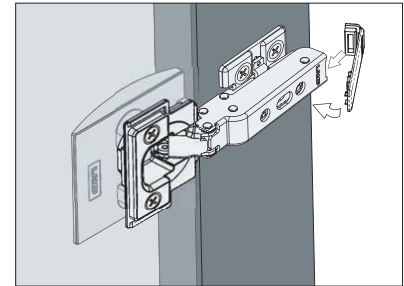

FACE PLATE FOR GLASS DOOR

GH-J95FP-Q1

Parts Included

Countersunk head screw M5x18

Sold Separately

- Heavy duty concealed hinge J95 (P.368 - 371).
- Mounting plate J95-P6T (P.368)

Item Code	Item Name	Finish/Colour	Weight	Carton
160-035-782	GH-J95FP-Q1-SL	Nickel	305 g	20pc
160-035-783	GH-J95FP-Q1-GL	24 Karat Gold Plated		20pc
160-035-784	GH-J95FP-Q1-BR	Antique Brass		20pc
160-035-785	GH-J95FP-Q1-BL	Black Nickel		20pc

No.	Part Name	Material	Finish/Colour
①	Face Plate	Zinc Alloy (ZDC)	Chrome
			24 Karat Gold Plated
			Antique Brass
②	Decorative Plate	Brass	(As Left)
③	Socket Spacer	Polyacetal (POM)	Black
			Black

SAFETY COVER

J95SC

Features

The cover locks the release lever of J95 hinge to prevent accidental release.

J95SC-16GR

J95SC-0GR

Item Code	Item Name	Use With	Material	Weight	Finish/Color	Carton
160-032-763	J95SC-25GR	J95-(C)24/25	ABS	3 g	Gray	500 pcs
160-034-673	J95SC-25NI	J95-(C)24/25	ABS	3 g	Nickel	500 pcs
160-044-249	J95SC-25BC	J95-(C)24/25	ABS	3 g	Black Chrome	500 pcs
160-032-764	J95SC-16GR	J95-(C)24/16	ABS	3 g	Gray	500 pcs
160-034-674	J95SC-16NI	J95-(C)24/16	ABS	3 g	Nickel	500 pcs
160-044-250	J95SC-16BC	J95-(C)24/16	ABS	3 g	Black Chrome	500 pcs
160-032-765	J95SC-0GR	J95-(C)24/0	ABS	3 g	Gray	500 pcs
160-034-675	J95SC-0NI	J95-(C)24/0	ABS	3 g	Nickel	500 pcs
160-044-251	J95SC-0BC	J95-(C)24/0	ABS	3 g	Black Chrome	500 pcs