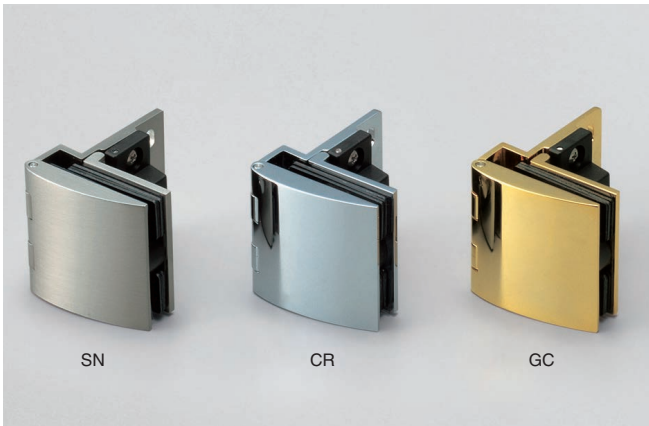

# HALF OVERLAY GLASS DOOR HINGE (W/ CATCH)

GH-456C

### Features

- Suitable for showcases.
- Mounting position adjustable: Vertically  $\pm 1$  mm  
Horizontally  $\pm 1.2$  mm
- Spacer included to accommodate different glass thickness.

### Recommended Screws

Size 4 countersunk head screw

No.	Part Name	Material	Finish/Colour		
			SN	CR	GC
①	Front Plate	Brass	Satin Nickel	Chrome	Gold
②	Fixing Plate	Brass	Satin Nickel	Chrome	Gold
③	Hinge Plate	Brass	Satin Nickel	Chrome	Gold
④	Catch	PBT, Polyacetal (POM)	Black	Black	Black
⑤	Glass Adjustment Block	Polyamide (PA)	Black	Black	Black
⑥	Pad A	Polyvinyl Chloride Resin (PVC)	Black	Black	Black
⑦	Pad B	Polyvinyl Chloride Resin (PVC)	Black	Black	Black
⑧	Spacer	Polypropylene (PP)	Black	Black	Black