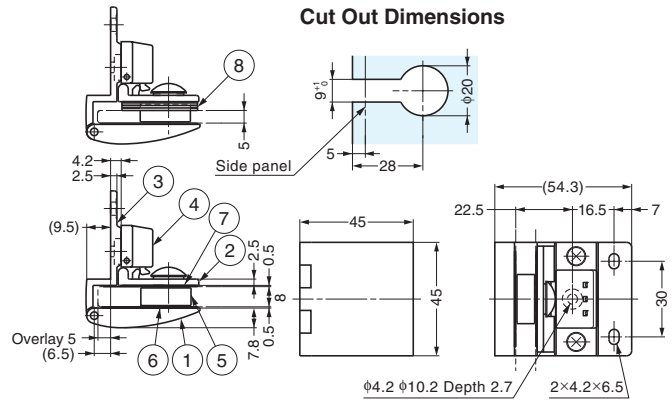

### Features

- Suitable for showcases.
- Mounting position adjustable: Vertically  $\pm 1$  mm  
Horizontally  $\pm 1.2$  mm
- Spacer included to accommodate different glass thickness.

### Recommended Screws

Size 4 countersunk head screw

No.	Part Name	Material	Finish/Colour		
			SN	CR	GC
①	Front Plate	Brass	Satin Nickel	Chrome	Gold
②	Fixing Plate	Brass	Satin Nickel	Chrome	Gold
③	Hinge Plate	Brass	Satin Nickel	Chrome	Gold
④	Catch	PBT, Polyacetal (POM)	Black	Black	Black
⑤	Glass Adjustment Block	Polyamide (PA)	Black	Black	Black
⑥	Pad A	Polyvinyl Chloride Resin (PVC)	Black	Black	Black
⑦	Pad B	Polyvinyl Chloride Resin (PVC)	Black	Black	Black
⑧	Spacer	Polypropylene (PP)	Black	Black	Black

### Recommended Screws

Size 4 truss head screw

No.	Part Name	Material	Finish/Colour		
			SN	CR	GC
①	Front Plate	Brass	Satin Nickel	Chrome	Gold
②	Fixing Plate	Brass	Satin Nickel	Chrome	Gold
③	Hinge Plate	Brass	Satin Nickel	Chrome	Gold
④	Glass Adjustment Block	Polyamide (PA)	Black	Black	Black
⑤	Pad A	Chloroprene Rubber (CR)	Black	Black	Black
⑥	Pad B	Chloroprene Rubber (CR)	Black	Black	Black
⑦	Spacer	Polypropylene (PP)	Black	Black	Black