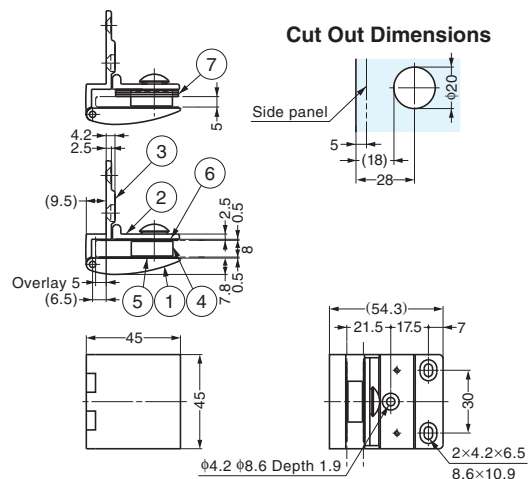

### Features

- Suitable for showcases.
- Mounting position adjustable: Vertically  $\pm 1$  mm  
Horizontally  $\pm 1.2$  mm
- Spacer included to accommodate different glass thickness.

# HALF OVERLAY GLASS DOOR HINGE (W/O CATCH)

GH-456N

### Recommended Screws

Size 4 truss head screw

No.	Part Name	Material	Finish/Colour		
			SN	CR	GC
①	Front Plate	Brass	Satin Nickel	Chrome	Gold
②	Fixing Plate	Brass	Satin Nickel	Chrome	Gold
③	Hinge Plate	Brass	Satin Nickel	Chrome	Gold
④	Glass Adjustment Block	Polyamide (PA)	Black	Black	Black
⑤	Pad A	Chloroprene Rubber (CR)	Black	Black	Black
⑥	Pad B	Chloroprene Rubber (CR)	Black	Black	Black
⑦	Spacer	Polypropylene (PP)	Black	Black	Black