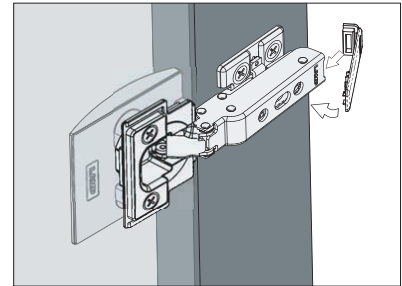

FACE PLATE FOR GLASS DOOR

GH-J95FP-Q1

Parts Included

Countersunk head screw M5x18

Sold Separately

- Heavy duty concealed hinge J95 (P.368 - 371).
- Mounting plate J95-P6T (P.368)

Item Code	Item Name	Finish/Colour	Weight	Carton
160-035-782	GH-J95FP-Q1-SL	Nickel	305 g	20pc
160-035-783	GH-J95FP-Q1-GL	24 Karat Gold Plated		20pc
160-035-784	GH-J95FP-Q1-BR	Antique Brass		20pc
160-035-785	GH-J95FP-Q1-BL	Black Nickel		20pc

SAFETY COVER

J95SC

Features

The cover locks the release lever of J95 hinge to prevent accidental release.

J95SC-16GR

J95SC-0GR

Item Code	Item Name	Use With	Material	Weight	Finish/Color	Carton
160-032-763	J95SC-25GR	J95-(C)24/25	ABS	3 g	Gray	500 pcs
160-034-673	J95SC-25NI	J95-(C)24/25	ABS	3 g	Nickel	500 pcs
160-044-249	J95SC-25BC	J95-(C)24/25	ABS	3 g	Black Chrome	500 pcs
160-032-764	J95SC-16GR	J95-(C)24/16	ABS	3 g	Gray	500 pcs
160-034-674	J95SC-16NI	J95-(C)24/16	ABS	3 g	Nickel	500 pcs
160-044-250	J95SC-16BC	J95-(C)24/16	ABS	3 g	Black Chrome	500 pcs
160-032-765	J95SC-0GR	J95-(C)24/0	ABS	3 g	Gray	500 pcs
160-034-675	J95SC-0NI	J95-(C)24/0	ABS	3 g	Nickel	500 pcs
160-044-251	J95SC-0BC	J95-(C)24/0	ABS	3 g	Black Chrome	500 pcs