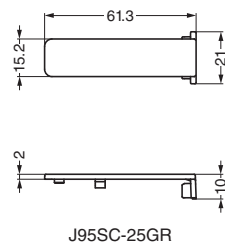

FACE PLATE FOR GLASS DOOR

GH-J95FP-Q1

Parts Included

Countersunk head screw M5x18

Sold Separately

- Heavy duty concealed hinge J95 (P.368 - 371).
- Mounting plate J95-P6T (P.368)

Item Code	Item Name	Finish/Colour	Weight	Carton
160-035-782	GH-J95FP-Q1-SL	Nickel	305 g	20pc
160-035-783	GH-J95FP-Q1-GL	24 Karat Gold Plated		20pc
160-035-784	GH-J95FP-Q1-BR	Antique Brass		20pc
160-035-785	GH-J95FP-Q1-BL	Black Nickel		20pc

No.	Part Name	Material	Finish/Colour
①	Face Plate	Zinc Alloy (ZDC)	Chrome
			24 Karat Gold Plated
			Antique Brass
②	Decorative Plate	Brass	(As Left)
③	Socket Spacer	Polyacetal (POM)	Black
④	Face Plate Spacer		

SAFETY COVER

J95SC

Features

The cover locks the release lever of J95 hinge to prevent accidental release.

J95SC-16GR

J95SC-0GR

Item Code	Item Name	Use With	Material	Weight	Finish/Color	Carton
160-032-763	J95SC-25GR	J95-(C)24/25	ABS	3 g	Gray	500 pcs
160-034-673	J95SC-25NI	J95-(C)24/25	ABS	3 g	Nickel	500 pcs
160-044-249	J95SC-25BC	J95-(C)24/25	ABS	3 g	Black Chrome	500 pcs
160-032-764	J95SC-16GR	J95-(C)24/16	ABS	3 g	Gray	500 pcs
160-034-674	J95SC-16NI	J95-(C)24/16	ABS	3 g	Nickel	500 pcs
160-044-250	J95SC-16BC	J95-(C)24/16	ABS	3 g	Black Chrome	500 pcs
160-032-765	J95SC-0GR	J95-(C)24/0	ABS	3 g	Gray	500 pcs
160-034-675	J95SC-0NI	J95-(C)24/0	ABS	3 g	Nickel	500 pcs
160-044-251	J95SC-0BC	J95-(C)24/0	ABS	3 g	Black Chrome	500 pcs