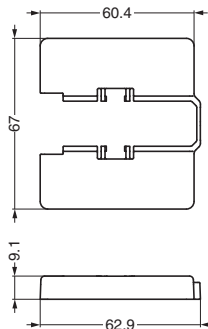

FACE PLATE FOR GLASS DOOR

GH-J95FP-Q1

Parts Included

Countersunk head screw M5x18

Sold Separately

- Heavy duty concealed hinge J95 (P.368 - 371).
- Mounting plate J95-P6T (P.368)

Item Code	Item Name	Finish/Colour	Weight	Carton
160-035-782	GH-J95FP-Q1-SL	Nickel	305 g	20pc
160-035-783	GH-J95FP-Q1-GL	24 Karat Gold Plated		20pc
160-035-784	GH-J95FP-Q1-BR	Antique Brass		20pc
160-035-785	GH-J95FP-Q1-BL	Black Nickel		20pc

SAFETY COVER

J95SC

Features

The cover locks the release lever of J95 hinge to prevent accidental release.

J95SC-16GR

J95SC-0GR

Item Code	Item Name	Use With	Material	Weight	Finish/Color	Carton
160-032-763	J95SC-25GR	J95-(C)24/25	ABS	3 g	Gray	500 pcs
160-034-673	J95SC-25NI	J95-(C)24/25	ABS	3 g	Nickel	500 pcs
160-044-249	J95SC-25BC	J95-(C)24/25	ABS	3 g	Black Chrome	500 pcs
160-032-764	J95SC-16GR	J95-(C)24/16	ABS	3 g	Gray	500 pcs
160-034-674	J95SC-16NI	J95-(C)24/16	ABS	3 g	Nickel	500 pcs
160-044-250	J95SC-16BC	J95-(C)24/16	ABS	3 g	Black Chrome	500 pcs
160-032-765	J95SC-0GR	J95-(C)24/0	ABS	3 g	Gray	500 pcs
160-034-675	J95SC-0NI	J95-(C)24/0	ABS	3 g	Nickel	500 pcs
160-044-251	J95SC-0BC	J95-(C)24/0	ABS	3 g	Black Chrome	500 pcs

COVER FOR MOUNTING PLATE

J95ZC

Item Code	Item Name	Use With	Material	Weight	Carton
160-032-766	J95ZC-GR	J95-P6T	ABS	9 g	500 pcs
160-034-743	J95ZC-NI	J95-P6T	ABS	9 g	500 pcs
160-044-252	J95ZC-BC	J95-P6T	ABS	9 g	500 pcs