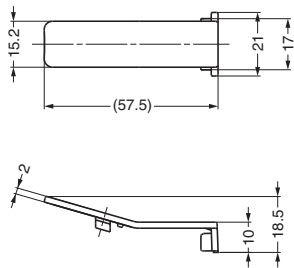

FACE PLATE FOR GLASS DOOR

GH-J95FP-Q1

Parts Included

Countersunk head screw M5x18

Sold Separately

- Heavy duty concealed hinge J95 (P.368 - 371).
- Mounting plate J95-P6T (P.368)

Item Code	Item Name	Finish/Colour	Weight	Carton
160-035-782	GH-J95FP-Q1-SL	Nickel	305 g	20pc
160-035-783	GH-J95FP-Q1-GL	24 Karat Gold Plated		20pc
160-035-784	GH-J95FP-Q1-BR	Antique Brass		20pc
160-035-785	GH-J95FP-Q1-BL	Black Nickel		20pc

No.	Part Name	Material	Finish/Colour
①	Face Plate	Zinc Alloy (ZDC)	Chrome
			24 Karat Gold Plated
			Antique Brass
②	Decorative Plate	Brass	(As Left)
③	Socket Spacer	Polyacetal (POM)	Black
④	Face Plate Spacer		

SAFETY COVER

J95SC

Features

The cover locks the release lever of J95 hinge to prevent accidental release.

J95SC-16GR

J95SC-0GR

Item Code	Item Name	Use With	Material	Weight	Finish/Color	Carton
160-032-763	J95SC-25GR	J95-(C)24/25	ABS	3 g	Gray	500 pcs
160-034-673	J95SC-25NI	J95-(C)24/25	ABS	3 g	Nickel	500 pcs
160-044-249	J95SC-25BC	J95-(C)24/25	ABS	3 g	Black Chrome	500 pcs
160-032-764	J95SC-16GR	J95-(C)24/16	ABS	3 g	Gray	500 pcs
160-034-674	J95SC-16NI	J95-(C)24/16	ABS	3 g	Nickel	500 pcs
160-044-250	J95SC-16BC	J95-(C)24/16	ABS	3 g	Black Chrome	500 pcs
160-032-765	J95SC-0GR	J95-(C)24/0	ABS	3 g	Gray	500 pcs
160-034-675	J95SC-0NI	J95-(C)24/0	ABS	3 g	Nickel	500 pcs
160-044-251	J95SC-0BC	J95-(C)24/0	ABS	3 g	Black Chrome	500 pcs

COVER FOR MOUNTING PLATE

J95ZC

Item Code	Item Name	Use With	Material	Weight	Carton
160-032-766	J95ZC-GR	J95-P6T	ABS	9 g	500 pcs
160-034-743	J95ZC-NI	J95-P6T	ABS	9 g	500 pcs
160-044-252	J95ZC-BC	J95-P6T	ABS	9 g	500 pcs