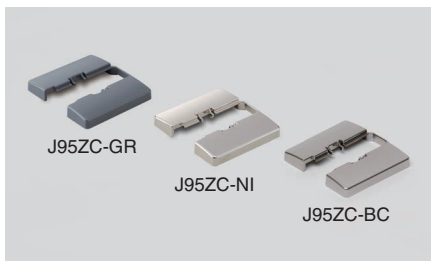

FACE PLATE FOR GLASS DOOR

GH-J95FP-Q1

Parts Included

Countersunk head screw M5x18

Sold Separately

- Heavy duty concealed hinge J95 (P.368 - 371).
- Mounting plate J95-P6T (P.368)

Item Code	Item Name	Finish/Colour	Weight	Carton
160-035-782	GH-J95FP-Q1-SL	Nickel	305 g	20pc
160-035-783	GH-J95FP-Q1-GL	24 Karat Gold Plated		20pc
160-035-784	GH-J95FP-Q1-BR	Antique Brass		20pc
160-035-785	GH-J95FP-Q1-BL	Black Nickel		20pc

No.	Part Name	Material	Finish/Colour
①	Face Plate	Zinc Alloy (ZDC)	Chrome
			24 Karat Gold Plated
			Antique Brass
②	Decorative Plate	Brass	(As Left)
③	Socket Spacer	Polyacetal (POM)	Black
④	Face Plate Spacer		

SAFETY COVER

J95SC

Features

The cover locks the release lever of J95 hinge to prevent accidental release.

J95SC-16GR

J95SC-0GR

Item Code	Item Name	Use With	Material	Weight	Finish/Color	Carton
160-032-763	J95SC-25GR	J95-(C)24/25	ABS	3 g	Gray	500 pcs
160-034-673	J95SC-25NI	J95-(C)24/25	ABS	3 g	Nickel	500 pcs
160-044-249	J95SC-25BC	J95-(C)24/25	ABS	3 g	Black Chrome	500 pcs
160-032-764	J95SC-16GR	J95-(C)24/16	ABS	3 g	Gray	500 pcs
160-034-674	J95SC-16NI	J95-(C)24/16	ABS	3 g	Nickel	500 pcs
160-044-250	J95SC-16BC	J95-(C)24/16	ABS	3 g	Black Chrome	500 pcs
160-032-765	J95SC-0GR	J95-(C)24/0	ABS	3 g	Gray	500 pcs
160-034-675	J95SC-0NI	J95-(C)24/0	ABS	3 g	Nickel	500 pcs
160-044-251	J95SC-0BC	J95-(C)24/0	ABS	3 g	Black Chrome	500 pcs

COVER FOR MOUNTING PLATE

J95ZC

Item Code	Item Name	Use With	Material	Weight	Carton
160-032-766	J95ZC-GR	J95-P6T	ABS	9 g	500 pcs
160-034-743	J95ZC-NI	J95-P6T	ABS	9 g	500 pcs
160-044-252	J95ZC-BC	J95-P6T	ABS	9 g	500 pcs