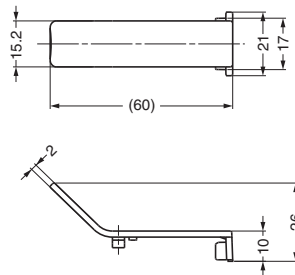

FACE PLATE FOR GLASS DOOR

GH-J95FP-Q1

Parts Included

Countersunk head screw M5x18

Sold Separately

- Heavy duty concealed hinge J95 (P.368 - 371).
- Mounting plate J95-P6T (P.368)

Item Code	Item Name	Finish/Colour	Weight	Carton
160-035-782	GH-J95FP-Q1-SL	Nickel	305 g	20pc
160-035-783	GH-J95FP-Q1-GL	24 Karat Gold Plated		20pc
160-035-784	GH-J95FP-Q1-BR	Antique Brass		20pc
160-035-785	GH-J95FP-Q1-BL	Black Nickel		20pc

No.	Part Name	Material	Finish/Colour
①	Face Plate	Zinc Alloy (ZDC)	Chrome
			24 Karat Gold Plated
			Antique Brass
②	Decorative Plate	Brass	(As Left)
③	Socket Spacer	Polyacetal (POM)	Black
④	Face Plate Spacer		

SAFETY COVER

J95SC

Features

The cover locks the release lever of J95 hinge to prevent accidental release.

J95SC-16GR

J95SC-0GR

Item Code	Item Name	Use With	Material	Weight	Finish/Color	Carton
160-032-763	J95SC-25GR	J95-(C)24/25	ABS	3 g	Gray	500 pcs
160-034-673	J95SC-25NI	J95-(C)24/25	ABS	3 g	Nickel	500 pcs
160-044-249	J95SC-25BC	J95-(C)24/25	ABS	3 g	Black Chrome	500 pcs
160-032-764	J95SC-16GR	J95-(C)24/16	ABS	3 g	Gray	500 pcs
160-034-674	J95SC-16NI	J95-(C)24/16	ABS	3 g	Nickel	500 pcs
160-044-250	J95SC-16BC	J95-(C)24/16	ABS	3 g	Black Chrome	500 pcs
160-032-765	J95SC-0GR	J95-(C)24/0	ABS	3 g	Gray	500 pcs
160-034-675	J95SC-0NI	J95-(C)24/0	ABS	3 g	Nickel	500 pcs
160-044-251	J95SC-0BC	J95-(C)24/0	ABS	3 g	Black Chrome	500 pcs

COVER FOR MOUNTING PLATE

J95ZC

Item Code	Item Name	Use With	Material	Weight	Carton
160-032-766	J95ZC-GR	J95-P6T	ABS	9 g	500 pcs
160-034-743	J95ZC-NI	J95-P6T	ABS	9 g	500 pcs
160-044-252	J95ZC-BC	J95-P6T	ABS	9 g	500 pcs