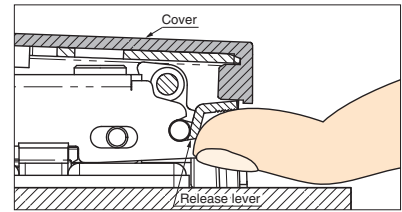

Features

The cover locks the release lever of J95 hinge to prevent accidental release.

J95SC-16GR

J95SC-0GR