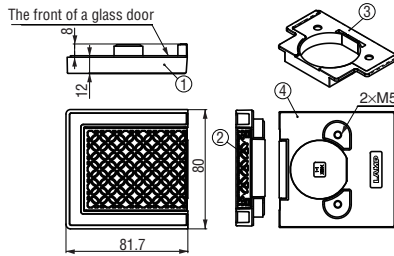

FACE PLATE FOR GLASS DOOR

GH-J95FP-Q1

Parts Included

Countersunk head screw M5x18

Sold Separately

- Heavy duty concealed hinge J95 (P.368 - 371).
- Mounting plate J95-P6T (P.368)

Item Code	Item Name	Finish/Colour	Weight	Carton
160-035-782	GH-J95FP-Q1-SL	Nickel	305 g	20pc
160-035-783	GH-J95FP-Q1-GL	24 Karat Gold Plated		20pc
160-035-784	GH-J95FP-Q1-BR	Antique Brass		20pc
160-035-785	GH-J95FP-Q1-BL	Black Nickel		20pc

No.	Part Name	Material	Finish/Colour
①	Face Plate	Zinc Alloy (ZDC)	Chrome
			24 Karat Gold Plated
			Antique Brass
②	Decorative Plate	Brass	(As Left)
③	Socket Spacer	Polyacetal (POM)	Black
④	Face Plate Spacer		