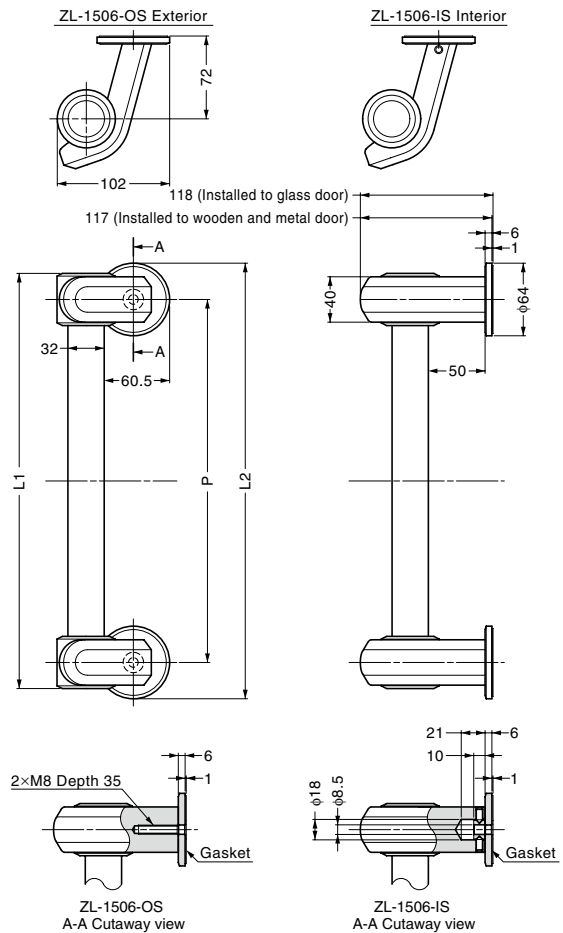

Remarks

- Screws are not included to ZL-1506-OS and ZL-1506-IS.
- Bore holes with ± 1 mm tolerance.

Parts Included

Hex key 5

Item Code	Item Name	Type	Material	Finish	L ₁	L ₂	P
100-022-172	ZL-1506-OS-192	Exterior	Stainless Steel (SUS316)	Zwei L Finish	238	256	192
100-022-173	ZL-1506-IS-192	Interior	Stainless Steel (SUS316)	Zwei L Finish	238	256	192
100-022-174	ZL-1506-WR-192	Back-to-Back with Base	Stainless Steel (SUS316)	Zwei L Finish	238	256	192
100-022-175	ZL-1506-OS-320	Exterior	Stainless Steel (SUS316)	Zwei L Finish	366	384	320
100-022-176	ZL-1506-IS-320	Interior	Stainless Steel (SUS316)	Zwei L Finish	366	384	320
100-022-177	ZL-1506-WR-320	Back-to-Back with Base	Stainless Steel (SUS316)	Zwei L Finish	366	384	320
100-022-178	ZL-1506-OS-640	Exterior	Stainless Steel (SUS316)	Zwei L Finish	686	704	640
100-022-179	ZL-1506-IS-640	Interior	Stainless Steel (SUS316)	Zwei L Finish	686	704	640
100-022-180	ZL-1506-WR-640	Back-to-Back with Base	Stainless Steel (SUS316)	Zwei L Finish	686	704	640
100-022-181	ZL-1506-OS-960	Exterior	Stainless Steel (SUS316)	Zwei L Finish	1006	1024	960
100-022-182	ZL-1506-IS-960	Interior	Stainless Steel (SUS316)	Zwei L Finish	1006	1024	960
100-022-183	ZL-1506-WR-960	Back-to-Back with Base	Stainless Steel (SUS316)	Zwei L Finish	1006	1024	960