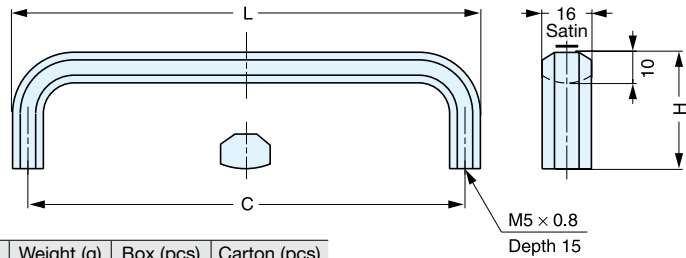

**HANDLE**

**ECH**

Satin  
Mirror

• ECH-75 through ECH-250 are ROHS compliant items.

Material	Finish
303 Stainless Steel	Mirror (M)/Satin (S)

Item No.	L	C	H	B	T	S	Weight (g)	Box (pcs)	Carton (pcs)
ECH-75/M ECH-75/S	83 (3-17/64")	75 (2-61/64")	40 (1-37/64")	14	8	11	115	10	100
ECH-100/M ECH-100/S	108 (4-1/4")	100 (3-15/16")					135	15	150
ECH-125/M ECH-125/S	133 (5-15/64")	125 (4-59/64")					153	10	100
ECH-150/M	158 (6-7/32")	150 (5-29/32")	244				10	100	
ECH-200/M	208 (8-3/16")	200 (7-7/8")							
ECH-250/M	258 (10-5/32")	250 (9-27/32")							
ECH-300/M	308 (12-1/8")	300 (11-13/16")		280	5	50			
			306						

**HANDLE**

**XL-CU**

Item No.	L	C	H	Weight (g)	Box (pcs)	Carton (pcs)
XL-CU 80TT	82 (3-15/64")	72 (2-27/32")	32 (1-17/64")	112	10	100
XL-CU100TT	102 (4-1/64")	92 (3-5/8")	34 (1-11/32")	136		
XL-CU120TT	122 (4-51/64")	112 (4-13/32")	36 (1-27/64")	163		
XL-CU150TT	152 (5-63/64")	142 (5-19/32")	38 (1-1/2")	200	8	80
XL-CU180TT	182 (7-11/64")	172 (6-25/32")	40 (1-37/64")	234		
XL-CU220TT	222 (8-47/64")	212 (8-11/32")	42 (1-42/64")	282	6	40
XL-CU300TT	302 (11-57/64")	292 (11-1/2")	44 (1-47/64")	372		

Material	Finish
303 Stainless Steel	Mirror and Satin Combination

**HANDLE**

**XL-CUR**

Item No.	L	C	H	Weight (g)	Box (pcs)	Carton (pcs)
XL-CUR80TT	80 (3-5/32")	70 (2-3/4")	30 (1-3/16")	101	10	150
XL-CUR100TT	100 (3-15/16")	90 (3-35/64")	32 (1-17/32")	125		100
XL-CUR120TT	120 (4-23/32")	110 (4-21/64")	34 (1-11/32")	150		75
XL-CUR150TT	150 (5-29/32")	140 (5-33/64")	36 (1-27/64")	183	5	