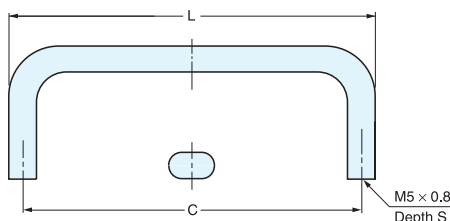

# ECH

Material	Finish
303 Stainless Steel	Mirror (M) Satin (S)

Item No.	L	C	H	B	T	S	Weight (g)	Box (pcs)	Carton (pcs)	
ECH-75/M	ECH-75/S	83	75 ( 2-61/64" )	40 ( 1-37/64" )	14	8	11	115	10	100
ECH-100/M	ECH-100/S	108	100 ( 3-15/16" )					135	15	150
ECH-125/M	ECH-125/S	133	125 ( 4-59/64" )					153	10	100
ECH-150/M		158	150 ( 5-29/32" )	50 ( 1-31/32" )			190	7	70	
ECH-200/M		208	200 ( 7-7/8" )				244	10	100	
ECH-250/M		258	250 ( 9-27/32" )				280	5	50	
ECH-300/M		308	300 ( 11-13/16" )				306			

# XL-CU

M5 x 0.8  
Depth 15

Item No.	L	C	H	Weight (g)	Box (pcs)	Carton (pcs)
XL-CU80TT	82	72 ( 2-27/32" )	32 ( 1-17/64" )	112	10	100
XL-CU100TT	102	92 ( 3-5/8" )	34 ( 1-11/32" )	136		
XL-CU120TT	122	112 ( 4-13/32" )	36 ( 1-27/64" )	163		
XL-CU150TT	152	142 ( 5-19/32" )	38 ( 1-1/2" )	200	8	80
XL-CU180TT	182	172 ( 6-25/32" )	40 ( 1-37/64" )	234		
XL-CU220TT	222	212 ( 8-11/32" )	42 ( 1-42/64" )	282	6	30
XL-CU300TT	302	292 ( 11-1/2" )	44 ( 1-47/64" )	372		

# XL-CUR

2-M5 x 0.8  
Depth 8

Item No.	L	C	H	Weight (g)	Box (pcs)	Carton (pcs)
XL-CUR80TT	80	70 ( 2-3/4" )	30 ( 1-3/16" )	101	10	150
XL-CUR100TT	100	90 ( 3-35/64" )	32 ( 1-17/32" )	125		
XL-CUR120TT	120	110 ( 4-21/64" )	34 ( 1-11/32" )	150		
XL-CUR150TT	150	140 ( 5-33/64" )	36 ( 1-27/64" )	183	5	75