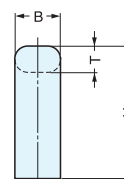

# ECH

Material	Finish
303 Stainless Steel	Mirror (M) Satin (S)

Item No.	L	C	H	B	T	S	Weight (g)	Box (pcs)	Carton (pcs)	
ECH-75/M	ECH-75/S	83	75 ( 2-61/64" )	40 ( 1-37/64" )	14	8	11	115	10	100
ECH-100/M	ECH-100/S	108	100 ( 3-15/16" )					135	15	150
ECH-125/M	ECH-125/S	133	125 ( 4-59/64" )					153	10	100
ECH-150/M		158	150 ( 5-29/32" )	50 ( 1-31/32" )			190	7	70	
ECH-200/M		208	200 ( 7-7/8" )				244	10	100	
ECH-250/M		258	250 ( 9-27/32" )				280	5	50	
ECH-300/M		308	300 ( 11-13/16" )				306			

# XL-CU

M5 x 0.8  
Depth 15

Item No.	L	C	H	Weight (g)	Box (pcs)	Carton (pcs)
XL-CU80TT	82	72 ( 2-27/32" )	32 ( 1-17/64" )	112	10	100
XL-CU100TT	102	92 ( 3-5/8" )	34 ( 1-11/32" )	136		
XL-CU120TT	122	112 ( 4-13/32" )	36 ( 1-27/64" )	163		
XL-CU150TT	152	142 ( 5-19/32" )	38 ( 1-1/2" )	200	8	80
XL-CU180TT	182	172 ( 6-25/32" )	40 ( 1-37/64" )	234		
XL-CU220TT	222	212 ( 8-11/32" )	42 ( 1-42/64" )	282	6	30
XL-CU300TT	302	292 ( 11-1/2" )	44 ( 1-47/64" )	372		