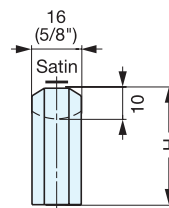

# ECH

Material	Finish
303 Stainless Steel	Mirror (M) Satin (S)

Item No.	L	C	H	B	T	S	Weight (g)	Box (pcs)	Carton (pcs)	
ECH-75/M	ECH-75/S	83	75 ( 2-61/64" )	40 ( 1-37/64" )	14	8	11	115	10	100
ECH-100/M	ECH-100/S	108	100 ( 3-15/16" )					135	15	150
ECH-125/M	ECH-125/S	133	125 ( 4-59/64" )					153	10	100
ECH-150/M		158	150 ( 5-29/32" )	50 ( 1-31/32" )			190	7	70	
ECH-200/M		208	200 ( 7-7/8" )				244	10	100	
ECH-250/M		258	250 ( 9-27/32" )				280	5	50	
ECH-300/M		308	300 ( 11-13/16" )				306			

# XL-CU

M5 x 0.8  
Depth 15

Item No.	L	C	H	Weight (g)	Box (pcs)	Carton (pcs)
XL-CU80TT	82	72 ( 2-27/32" )	32 ( 1-17/64" )	112	10	100
XL-CU100TT	102	92 ( 3-5/8" )	34 ( 1-11/32" )	136		
XL-CU120TT	122	112 ( 4-13/32" )	36 ( 1-27/64" )	163		
XL-CU150TT	152	142 ( 5-19/32" )	38 ( 1-1/2" )	200	8	80
XL-CU180TT	182	172 ( 6-25/32" )	40 ( 1-37/64" )	234		
XL-CU220TT	222	212 ( 8-11/32" )	42 ( 1-42/64" )	282	6	30
XL-CU300TT	302	292 ( 11-1/2" )	44 ( 1-47/64" )	372		