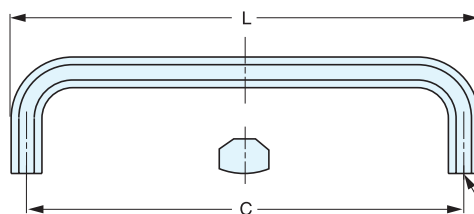

# ECH

Material	Finish
303 Stainless Steel	Mirror (M) Satin (S)

Item No.	L	C	H	B	T	S	Weight (g)	Box (pcs)	Carton (pcs)	
ECH-75/M	ECH-75/S	83	75 ( 2-61/64" )	40 ( 1-37/64" )	14	8	11	115	10	100
ECH-100/M	ECH-100/S	108	100 ( 3-15/16" )					135	15	150
ECH-125/M	ECH-125/S	133	125 ( 4-59/64" )					153	10	100
ECH-150/M		158	150 ( 5-29/32" )	50 ( 1-31/32" )			190	7	70	
ECH-200/M		208	200 ( 7-7/8" )				244	10	100	
ECH-250/M		258	250 ( 9-27/32" )				280	5	50	
ECH-300/M		308	300 ( 11-13/16" )				306			

# XL-CU

M5 x 0.8  
Depth 15

Item No.	L	C	H	Weight (g)	Box (pcs)	Carton (pcs)
XL-CU80TT	82	72 ( 2-27/32" )	32 ( 1-17/64" )	112	10	100
XL-CU100TT	102	92 ( 3-5/8" )	34 ( 1-11/32" )	136		
XL-CU120TT	122	112 ( 4-13/32" )	36 ( 1-27/64" )	163		
XL-CU150TT	152	142 ( 5-19/32" )	38 ( 1-1/2" )	200	8	80
XL-CU180TT	182	172 ( 6-25/32" )	40 ( 1-37/64" )	234		
XL-CU220TT	222	212 ( 8-11/32" )	42 ( 1-42/64" )	282	6	30
XL-CU300TT	302	292 ( 11-1/2" )	44 ( 1-47/64" )	372		