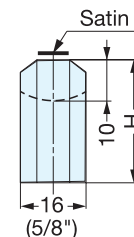

HANDLE

XL-CUR

2-M5 x 0.8
Depth 8

Item No.	L	C	H	Weight (g)	Box (pcs)	Carton (pcs)
XL-CUR80TT	80	70 (2-3/4")	30 (1-3/16")	101	10	150
XL-CUR100TT	100	90 (3-35/64")	32 (1-17/32")	125		
XL-CUR120TT	120	110 (4-21/64")	34 (1-11/32")	150		
XL-CUR150TT	150	140 (5-33/64")	36 (1-27/64")	183	5	75

Material	Finish
303 Stainless Steel	Mirror and Satin Combination