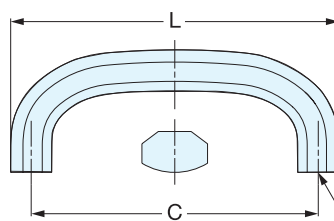

HANDLE

XL-CUR

2-M5 x 0.8
Depth 8

Item No.	L	C	H	Weight (g)	Box (pcs)	Carton (pcs)
XL-CUR80TT	80	70 (2-3/4")	30 (1-3/16")	101	10	150
XL-CUR100TT	100	90 (3-35/64")	32 (1-17/32")	125		
XL-CUR120TT	120	110 (4-21/64")	34 (1-11/32")	150		
XL-CUR150TT	150	140 (5-33/64")	36 (1-27/64")	183	5	75

Material	Finish
303 Stainless Steel	Mirror and Satin Combination