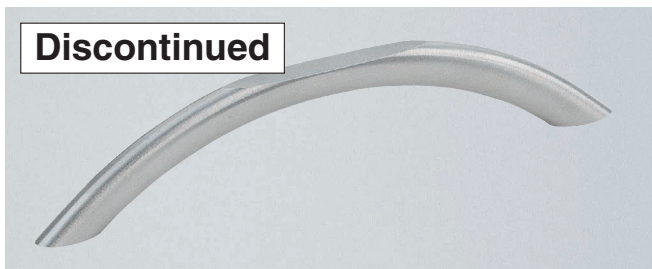

STAINLESS STEEL HANDLE

50 SERIES

Item Code	Item Name	L	C	Weight	Box	Carton
-	5010	118	96	69 g	25 pcs	250 pcs
-	5011	151	128	86 g		
-	5012	189	160	103 g		
-	5013	224	192	122 g		

Material	Finish
Stainless Steel	Satin