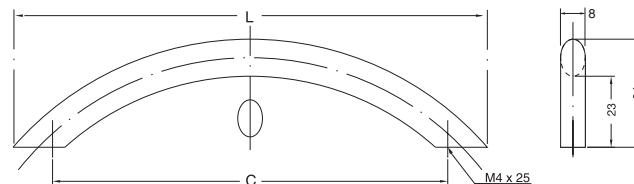

STAINLESS STEEL HANDLE

30 SERIES

Item Code	Item Name	L	C	Weight	Box	Carton
-	3096	118	96	72 g	25 pcs	250 pcs
-	3097	151	128	90 g		
-	3098	189	160	108 g		
-	3099	224	192	128 g		

Material	Finish
Stainless Steel	Satin

HANDLES,
PULLS & KNOBS

STAINLESS STEEL HANDLE