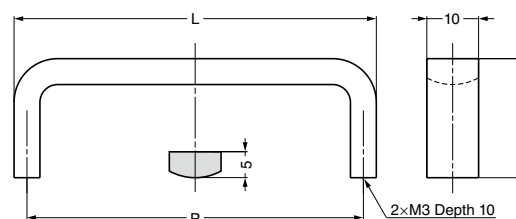

STAINLESS STEEL HANDLE

KB

Parts Included

Truss head screw M3x28

KB-50, KB-70, KB-90

KB-30

Item Code	Item Name	Material	Finish	L	H	P	Weight	Box	Carton
100-011-094	KB-30S	Stainless Steel (SUS303)	Satin	30	23	25	22 g	40 pcs	400 pcs
100-011-093	KB-30M	Stainless Steel (SUS303)	Mirror	30	23	25	22 g	40 pcs	400 pcs
100-011-096	KB-50S	Stainless Steel (SUS303)	Satin	50	22	45	30 g	30 pcs	300 pcs
100-011-095	KB-50M	Stainless Steel (SUS303)	Mirror	50	22	45	30 g	30 pcs	300 pcs
100-011-098	KB-70S	Stainless Steel (SUS303)	Satin	70	22.5	65	37 g	30 pcs	300 pcs
100-011-097	KB-70M	Stainless Steel (SUS303)	Mirror	70	22.5	65	37 g	30 pcs	300 pcs
100-011-100	KB-90S	Stainless Steel (SUS303)	Satin	90	23	85	48 g	20 pcs	200 pcs
100-011-099	KB-90M	Stainless Steel (SUS303)	Mirror	90	23	85	48 g	20 pcs	200 pcs

STAINLESS STEEL HANDLE

EC

Parts Included

Truss head screw M5x28

Item Code	Item Name	Material	Finish	L	H	P	S	Weight	Box	Carton
100-017-232	EC- 80S	Stainless Steel (SUS304)	Satin	80	30	72	10	94 g	20 pcs	200 pcs
100-017-226	EC- 80M	Stainless Steel (SUS304)	Mirror	80	30	72	10	94 g	20 pcs	200 pcs
100-017-233	EC-100S	Stainless Steel (SUS304)	Satin	100	32	92	10	115 g	15 pcs	150 pcs
100-017-227	EC-100M	Stainless Steel (SUS304)	Mirror	100	32	92	10	115 g	15 pcs	150 pcs
100-017-234	EC-120S	Stainless Steel (SUS304)	Satin	120	34	112	12	130 g	15 pcs	150 pcs
100-017-228	EC-120M	Stainless Steel (SUS304)	Mirror	120	34	112	12	130 g	15 pcs	150 pcs
100-017-235	EC-150S	Stainless Steel (SUS304)	Satin	150	36	142	12	157 g	10 pcs	100 pcs
100-017-229	EC-150M	Stainless Steel (SUS304)	Mirror	150	36	142	12	157 g	10 pcs	100 pcs
100-017-236	EC-180S	Stainless Steel (SUS304)	Satin	180	37	172	12	183 g	10 pcs	100 pcs
100-010-049	EC-180M	Stainless Steel (SUS304)	Mirror	180	37	172	12	183 g	10 pcs	100 pcs
100-017-237	EC-220S	Stainless Steel (SUS304)	Satin	220	38	212	12	216 g	8 pcs	80 pcs
100-010-050	EC-220M	Stainless Steel (SUS304)	Mirror	220	38	212	12	216 g	8 pcs	80 pcs