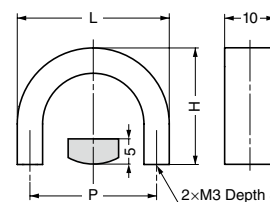

STAINLESS STEEL HANDLE

KB

Parts Included

Truss head screw M3x28

KB-50, KB-70, KB-90

KB-30

Item Code	Item Name	Material	Finish	L	H	P	Weight	Box	Carton
100-011-094	KB-30S	Stainless Steel (SUS303)	Satin	30	23	25	22 g	40 pcs	400 pcs
100-011-093	KB-30M	Stainless Steel (SUS303)	Mirror	30	23	25	22 g	40 pcs	400 pcs
100-011-096	KB-50S	Stainless Steel (SUS303)	Satin	50	22	45	30 g	30 pcs	300 pcs
100-011-095	KB-50M	Stainless Steel (SUS303)	Mirror	50	22	45	30 g	30 pcs	300 pcs
100-011-098	KB-70S	Stainless Steel (SUS303)	Satin	70	22.5	65	37 g	30 pcs	300 pcs
100-011-097	KB-70M	Stainless Steel (SUS303)	Mirror	70	22.5	65	37 g	30 pcs	300 pcs
100-011-100	KB-90S	Stainless Steel (SUS303)	Satin	90	23	85	48 g	20 pcs	200 pcs
100-011-099	KB-90M	Stainless Steel (SUS303)	Mirror	90	23	85	48 g	20 pcs	200 pcs

STAINLESS STEEL HANDLE

EC

Parts Included

Truss head screw M5x28

Item Code	Item Name	Material	Finish	L	H	P	S	Weight	Box	Carton
100-017-232	EC- 80S	Stainless Steel (SUS304)	Satin	80	30	72	10	94 g	20 pcs	200 pcs
100-017-226	EC- 80M	Stainless Steel (SUS304)	Mirror	80	30	72	10	94 g	20 pcs	200 pcs
100-017-233	EC-100S	Stainless Steel (SUS304)	Satin	100	32	92	10	115 g	15 pcs	150 pcs
100-017-227	EC-100M	Stainless Steel (SUS304)	Mirror	100	32	92	10	115 g	15 pcs	150 pcs
100-017-234	EC-120S	Stainless Steel (SUS304)	Satin	120	34	112	12	130 g	15 pcs	150 pcs
100-017-228	EC-120M	Stainless Steel (SUS304)	Mirror	120	34	112	12	130 g	15 pcs	150 pcs
100-017-235	EC-150S	Stainless Steel (SUS304)	Satin	150	36	142	12	157 g	10 pcs	100 pcs
100-017-229	EC-150M	Stainless Steel (SUS304)	Mirror	150	36	142	12	157 g	10 pcs	100 pcs
100-017-236	EC-180S	Stainless Steel (SUS304)	Satin	180	37	172	12	183 g	10 pcs	100 pcs
100-010-049	EC-180M	Stainless Steel (SUS304)	Mirror	180	37	172	12	183 g	10 pcs	100 pcs
100-017-237	EC-220S	Stainless Steel (SUS304)	Satin	220	38	212	12	216 g	8 pcs	80 pcs
100-010-050	EC-220M	Stainless Steel (SUS304)	Mirror	220	38	212	12	216 g	8 pcs	80 pcs