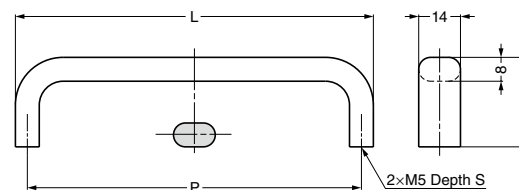

STAINLESS STEEL HANDLE

KB

Parts Included

Truss head screw M3x28

KB-50, KB-70, KB-90

KB-30

Item Code	Item Name	Material	Finish	L	H	P	Weight	Box	Carton
100-011-094	KB-30S	Stainless Steel (SUS303)	Satin	30	23	25	22 g	40 pcs	400 pcs
100-011-093	KB-30M	Stainless Steel (SUS303)	Mirror	30	23	25	22 g	40 pcs	400 pcs
100-011-096	KB-50S	Stainless Steel (SUS303)	Satin	50	22	45	30 g	30 pcs	300 pcs
100-011-095	KB-50M	Stainless Steel (SUS303)	Mirror	50	22	45	30 g	30 pcs	300 pcs
100-011-098	KB-70S	Stainless Steel (SUS303)	Satin	70	22.5	65	37 g	30 pcs	300 pcs
100-011-097	KB-70M	Stainless Steel (SUS303)	Mirror	70	22.5	65	37 g	30 pcs	300 pcs
100-011-100	KB-90S	Stainless Steel (SUS303)	Satin	90	23	85	48 g	20 pcs	200 pcs
100-011-099	KB-90M	Stainless Steel (SUS303)	Mirror	90	23	85	48 g	20 pcs	200 pcs

STAINLESS STEEL HANDLE

EC

Parts Included

Truss head screw M5x28

Item Code	Item Name	Material	Finish	L	H	P	S	Weight	Box	Carton
100-017-232	EC- 80S	Stainless Steel (SUS304)	Satin	80	30	72	10	94 g	20 pcs	200 pcs
100-017-226	EC- 80M	Stainless Steel (SUS304)	Mirror	80	30	72	10	94 g	20 pcs	200 pcs
100-017-233	EC-100S	Stainless Steel (SUS304)	Satin	100	32	92	10	115 g	15 pcs	150 pcs
100-017-227	EC-100M	Stainless Steel (SUS304)	Mirror	100	32	92	10	115 g	15 pcs	150 pcs
100-017-234	EC-120S	Stainless Steel (SUS304)	Satin	120	34	112	12	130 g	15 pcs	150 pcs
100-017-228	EC-120M	Stainless Steel (SUS304)	Mirror	120	34	112	12	130 g	15 pcs	150 pcs
100-017-235	EC-150S	Stainless Steel (SUS304)	Satin	150	36	142	12	157 g	10 pcs	100 pcs
100-017-229	EC-150M	Stainless Steel (SUS304)	Mirror	150	36	142	12	157 g	10 pcs	100 pcs
100-017-236	EC-180S	Stainless Steel (SUS304)	Satin	180	37	172	12	183 g	10 pcs	100 pcs
100-010-049	EC-180M	Stainless Steel (SUS304)	Mirror	180	37	172	12	183 g	10 pcs	100 pcs
100-017-237	EC-220S	Stainless Steel (SUS304)	Satin	220	38	212	12	216 g	8 pcs	80 pcs
100-010-050	EC-220M	Stainless Steel (SUS304)	Mirror	220	38	212	12	216 g	8 pcs	80 pcs