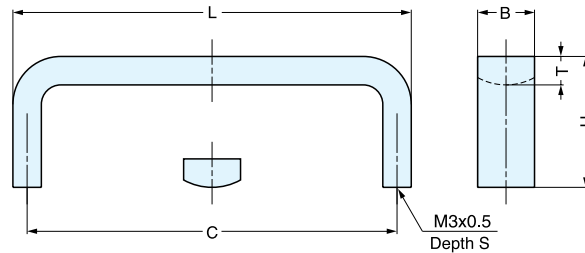

HANDLE

FB

Material	Finish
304 Stainless Steel	Mirror

Item No.	L	C	H	B	T	S	Weight (g)	Box (pcs)	Carton (pcs)
FB-90	90 (3-35/64")	82 (3-7/32")	26 (1-1/32")	10.5	6	10	45	35	280
FB-110	110 (4-21/64")	102 (4-1/64")	28 (1-7/64")	12.5	7	12	60	25	200
FB-130	130 (5-1/8")	120 (4-23/32")	32 (1-17/64")	14.5	8	14	93	20	160

HANDLE

KB

Material	Finish
303 Stainless Steel	Mirror (M)/Satin (S)

Item No.	L	C	H	B	T	S	Weight (g)	Box (pcs)	Carton (pcs)	
KB-30/M	KB-30/S	30 (1-3/16")	25 (63/64")	23.0 (29/32")	10	5	8	18	40	400
KB-50/M	KB-50/S	50 (1-31/32")	45 (1-25/32")	22.0 (7/8")			26	30	300	
KB-70/M	KB-70/S	70 (2-3/4")	65 (2-9/16")	22.5 (57/64")			33	20	200	
KB-90/M	KB-90/S	90 (3-35/64")	85 (3-11/32")	23.0 (29/32")			40			

HANDLE

KS

Material	Finish
304 Stainless Steel	Mirror (M)/Satin (S)

Item No.	L	C	H	B	T	S	Weight (g)	Box (pcs)	Carton (pcs)
KS-430/M	KS-430/S	81 (3-3/16")	76 (3")	23 (29/32")	10	5	9	20	200
KS-435/M	KS-435/S	94 (3-45/64")	89 (3-1/2")				45		
KS-440/M	KS-440/S	106 (4-11/64")	102 (4")				48		
							54		