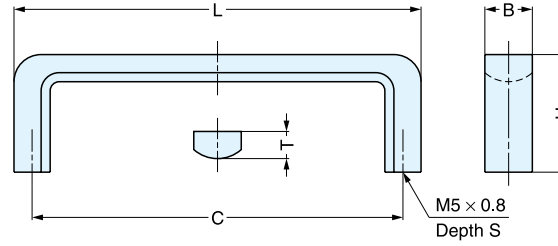

HANDLE

FB

Material	Finish
304 Stainless Steel	Mirror

Item No.	L	C	H	B	T	S	Weight (g)	Box (pcs)	Carton (pcs)
FB-90	90 (3-35/64")	82 (3-7/32")	26 (1-1/32")	10.5	6	10	45	35	280
FB-110	110 (4-21/64")	102 (4-1/64")	28 (1-7/64")	12.5	7	12	60	25	200
FB-130	130 (5-1/8")	120 (4-23/32")	32 (1-17/64")	14.5	8	14	93	20	160

HANDLE

KB

Material	Finish
303 Stainless Steel	Mirror (M)/Satin (S)

Item No.	L	C	H	B	T	S	Weight (g)	Box (pcs)	Carton (pcs)	
KB-30/M	KB-30/S	30 (1-3/16")	25 (63/64")	23.0 (29/32")	10	5	8	18	40	400
KB-50/M	KB-50/S	50 (1-31/32")	45 (1-25/32")	22.0 (7/8")			26	30	300	
KB-70/M	KB-70/S	70 (2-3/4")	65 (2-9/16")	22.5 (57/64")			33	20	200	
KB-90/M	KB-90/S	90 (3-35/64")	85 (3-11/32")	23.0 (29/32")			40			

HANDLE

KS

Material	Finish
304 Stainless Steel	Mirror (M)/Satin (S)

Item No.	L	C	H	B	T	S	Weight (g)	Box (pcs)	Carton (pcs)
KS-430/M	KS-430/S	81 (3-3/16")	76 (3")	23 (29/32")	10	5	9	20	200
KS-435/M	KS-435/S	94 (3-45/64")	89 (3-1/2")				45		
KS-440/M	KS-440/S	106 (4-11/64")	102 (4")				48		
							54		