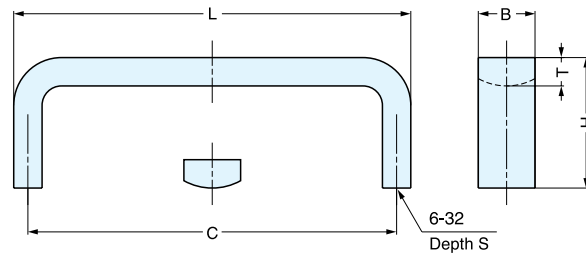

HANDLE

FB

Material	Finish
304 Stainless Steel	Mirror

Item No.	L	C	H	B	T	S	Weight (g)	Box (pcs)	Carton (pcs)
FB-90	90 (3-35/64")	82 (3-7/32")	26 (1-1/32")	10.5	6	10	45	35	280
FB-110	110 (4-21/64")	102 (4-1/64")	28 (1-7/64")	12.5	7	12	60	25	200
FB-130	130 (5-1/8")	120 (4-23/32")	32 (1-17/64")	14.5	8	14	93	20	160

HANDLE

KB

Material	Finish
303 Stainless Steel	Mirror (M)/Satin (S)

Item No.	L	C	H	B	T	S	Weight (g)	Box (pcs)	Carton (pcs)	
KB-30/M	KB-30/S	30 (1-3/16")	25 (63/64")	23.0 (29/32")	10	5	8	18	40	400
KB-50/M	KB-50/S	50 (1-31/32")	45 (1-25/32")	22.0 (7/8")			26	30	300	
KB-70/M	KB-70/S	70 (2-3/4")	65 (2-9/16")	22.5 (57/64")			33	20	200	
KB-90/M	KB-90/S	90 (3-35/64")	85 (3-11/32")	23.0 (29/32")			40			

HANDLE

KS

Material	Finish
304 Stainless Steel	Mirror (M)/Satin (S)

Item No.	L	C	H	B	T	S	Weight (g)	Box (pcs)	Carton (pcs)
KS-430/M	KS-430/S	81 (3-3/16")	76 (3")	23 (29/32")	10	5	9	20	200
KS-435/M	KS-435/S	94 (3-45/64")	89 (3-1/2")				45		
KS-440/M	KS-440/S	106 (4-11/64")	102 (4")				48		
							54		