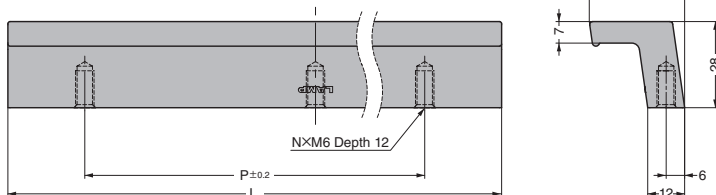

| RoHS | CAD | Item Code | Item Name | Material | Finish | L | P | N | Load Capacity N | Load Capacity kgf | Weight (g) | Box (pcs) | Carton (pcs) | | | | | | | | | | | | | | | | |
|------|-----|-------------|------------|-----------------|------------------------------------|------|-----|---|-----------------|-------------------|------------|-----------|--------------|----|-----|---|-----|----|-----|---|-----|----|-----|---|-----|----|------|---|---|
| CE | 3D | 100-037-006 | ALH-50SL | Aluminium Alloy | Matte Silver Anodised | 50 | 30 | 2 | 500 | 51 | 58 | - | - | | | | | | | | | | | | | | | | |
| CE | 3D | 100-037-007 | ALH-50BL | | Matte Black Anodised | | | | | | | - | - | | | | | | | | | | | | | | | | |
| CE | 3D | 100-037-008 | ALH-50ST | | Satin and Stainless Steel Anodised | - | - | | | | | | | | | | | | | | | | | | | | | | |
| CE | 3D | 100-037-009 | ALH-100SL | | Matte Silver Anodised | 100 | 60 | | | | | 3 | 500 | 51 | 118 | - | - | | | | | | | | | | | | |
| CE | 3D | 100-037-010 | ALH-100BL | | Matte Black Anodised | | | | | | | | | | | - | - | | | | | | | | | | | | |
| CE | 3D | 100-037-011 | ALH-100ST | | Satin and Stainless Steel Anodised | - | - | | | | | | | | | | | | | | | | | | | | | | |
| CE | 3D | 100-037-012 | ALH-150SL | | Matte Silver Anodised | 150 | 100 | | | | | | | | | 7 | 500 | 51 | 178 | - | - | | | | | | | | |
| CE | 3D | 100-037-013 | ALH-150BL | | Matte Black Anodised | | | | | | | | | | | | | | | - | - | | | | | | | | |
| CE | 3D | 100-037-014 | ALH-150ST | | Satin and Stainless Steel Anodised | - | - | | | | | | | | | | | | | | | | | | | | | | |
| CE | 3D | 100-037-015 | ALH-200SL | | Matte Silver Anodised | 200 | 75 | | | | | | | | | | | | | 3 | 500 | 51 | 237 | - | - | | | | |
| CE | 3D | 100-037-016 | ALH-200BL | | Matte Black Anodised | | | | | | | | | | | | | | | | | | | - | - | | | | |
| CE | 3D | 100-037-017 | ALH-200ST | | Satin and Stainless Steel Anodised | - | - | | | | | | | | | | | | | | | | | | | | | | |
| CE | 3D | 100-037-018 | ALH-1000SL | | Matte Silver Anodised | 1000 | 150 | | | | | | | | | | | | | | | | | 7 | 500 | 51 | 1191 | - | - |
| CE | 3D | 100-037-019 | ALH-1000BL | | Matte Black Anodised | | | | | | | | | | | | | | | | | | | | | | | - | - |
| CE | 3D | 100-037-020 | ALH-1000ST | | Satin and Stainless Steel Anodised | - | - | | | | | | | | | | | | | | | | | | | | | | |