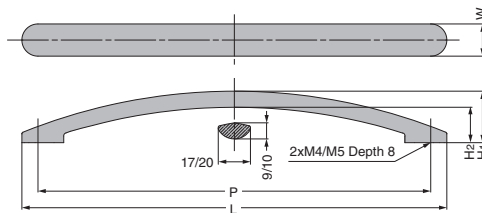

RoHS	CAD	Item Code	Item Name	Material	Finish	L	P	H₁	H₂	W	M	Load Capacity N	Load Capacity kgf	Weight (g)	Box (pcs)	Carton (pcs)					
CE	3D	100-037-002	SYH-128SL-M4	Aluminium Alloy	Antibacterial Paint/Silver	165	128	30	21	17	M4	500	51	53	10	80					
CE	3D	100-037-003	SYH-128SL-M5								M5						10	80			
CE	3D	100-037-004	SYH-224SL-M4			M4	105	10	80												
CE	3D	100-037-005	SYH-224SL-M5			M5				10	80										
CE	3D	100-043-685	SYH-128BL-M4		Antibacterial Paint/Black	165	128	30	21						17	M4	500	51	53	10	80
CE	3D	100-043-686	SYH-128BL-M5							M5	10					80					
CE	3D	100-043-687	SYH-224BL-M4			M4	105	10	80												
CE	3D	100-043-688	SYH-224BL-M5			M5				10	80