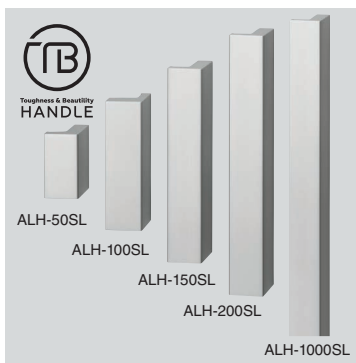

EXTRUDED ALUMINIUM HANDLE ALH

- Stylish in form and function.
- Design innovations include anti-slip bump along the edges and angled surface to prevent dust accumulation.