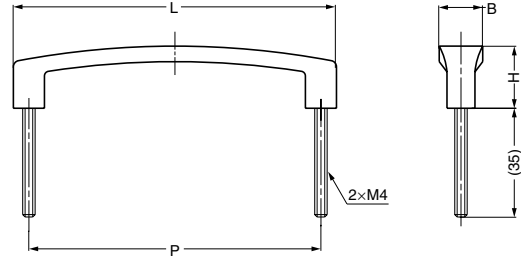

HANDLE

ATO

Parts Included

Nut

HANDLES,
PULLS & KNOBS

HANDLE

Item Code	Item Name	Material	Finish	L	H	B	P	Weight	Box	Carton
100-010-927	ATO-A209	Brass	Satin Nickel	90	18	13	80	65 g	30 pcs	300 pcs
100-010-928	ATO-A208	Brass	Satin Nickel	104	20	14	94	80 g	25 pcs	250 pcs
100-010-929	ATO-A207	Brass	Satin Nickel	121	21	15	112	110 g	15 pcs	150 pcs

OVAL HANDLE

OPE-110

Parts Included

Nut

Item Code	Item Name	Material	Finish	Weight	Box	Carton
100-010-932	OPE-110	Brass	Satin Nickel	83 g	20 pcs	200 pcs