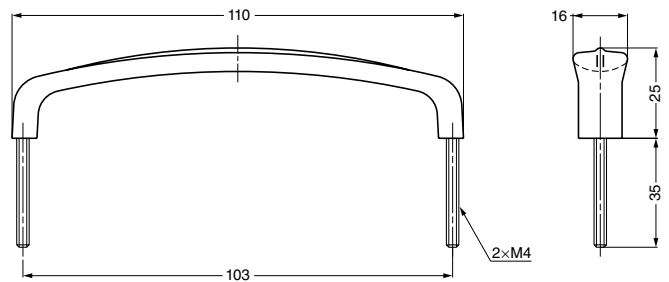

HANDLE

ATO

Parts Included

Nut

HANDLES,
PULLS & KNOBS

HANDLE

Item Code	Item Name	Material	Finish	L	H	B	P	Weight	Box	Carton
100-010-927	ATO-A209	Brass	Satin Nickel	90	18	13	80	65 g	30 pcs	300 pcs
100-010-928	ATO-A208	Brass	Satin Nickel	104	20	14	94	80 g	25 pcs	250 pcs
100-010-929	ATO-A207	Brass	Satin Nickel	121	21	15	112	110 g	15 pcs	150 pcs

OVAL HANDLE

OPE-110

Parts Included

Nut

Item Code	Item Name	Material	Finish	Weight	Box	Carton
100-010-932	OPE-110	Brass	Satin Nickel	83 g	20 pcs	200 pcs