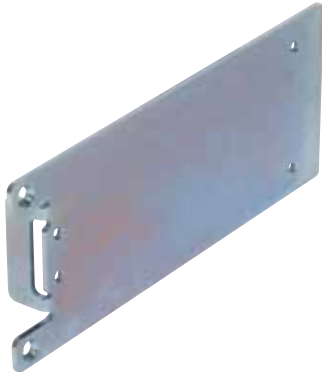

FACE FRAME BRACKET

FFCB-HG-1

- Works with items below on face frame cabinets:
 - LIN-X
 - 304B Hinges (with 304B-P4A-32)
 - 230 Hinges (with 230-P4W-32T)
- Sold per piece.
- Please specify the quantity of brackets necessary when ordering: 1 bracket is needed for each arm (LIN-X) or hinge (304B, 230).

Material	Finish
304 Stainless Steel	Polished

FACE FRAME BRACKET

FFCB-SLS

- Works with SLS-ELAN Series on face frame cabinets.
- Sold per piece.
- Please specify the quantity of brackets necessary when ordering: 1 bracket is needed for each stay.

Material	Finish
Steel	Chromate