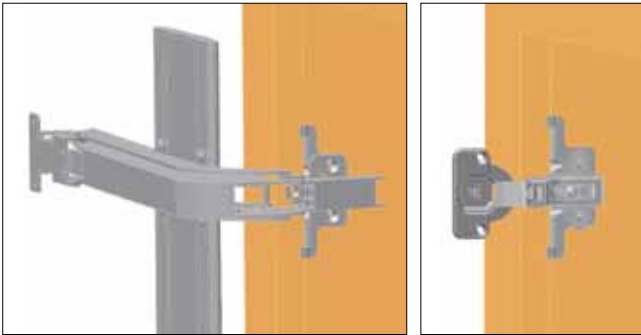

FACE FRAME BRACKET

FFCB-HG-1

- Works with items below on face frame cabinets:
 - LIN-X
 - 304B Hinges (with 304B-P4A-32)
 - 230 Hinges (with 230-P4W-32T)
- Sold per piece.
- Please specify the quantity of brackets necessary when ordering: 1 bracket is needed for each arm (LIN-X) or hinge (304B, 230).

Material	Finish
304 Stainless Steel	Polished

FACE FRAME BRACKET

FFCB-SLS

- Works with SLS-ELAN Series on face frame cabinets.
- Sold per piece.
- Please specify the quantity of brackets necessary when ordering: 1 bracket is needed for each stay.

Material	Finish
Steel	Chromate