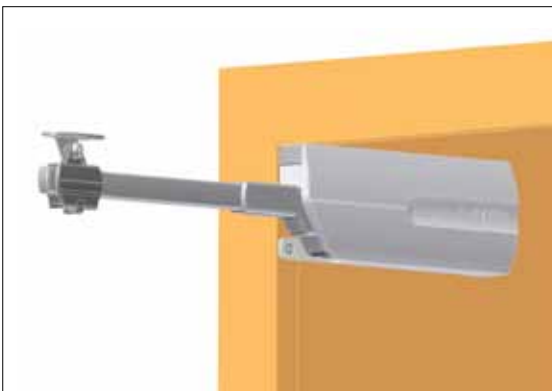

FACE FRAME BRACKET

FFCB-HG-1

- Works with items below on face frame cabinets:
 - LIN-X
 - 304B Hinges (with 304B-P4A-32)
 - 230 Hinges (with 230-P4W-32T)
- Sold per piece.
- Please specify the quantity of brackets necessary when ordering: 1 bracket is needed for each arm (LIN-X) or hinge (304B, 230).

Material	Finish
304 Stainless Steel	Polished

FACE FRAME BRACKET

FFCB-SLS

- Works with SLS-ELAN Series on face frame cabinets.
- Sold per piece.
- Please specify the quantity of brackets necessary when ordering: 1 bracket is needed for each stay.

Material	Finish
Steel	Chromate