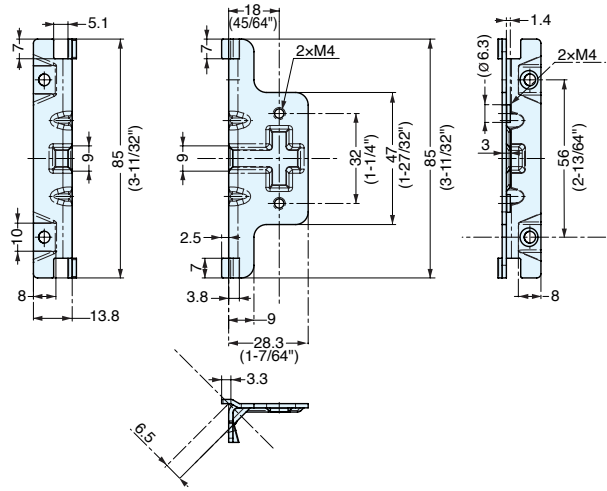

FACE FRAME BRACKET

FFCB-HG-1

- Works with items below on face frame cabinets:
 - LIN-X
 - 304B Hinges (with 304B-P4A-32)
 - 230 Hinges (with 230-P4W-32T)
- Sold per piece.
- Please specify the quantity of brackets necessary when ordering: 1 bracket is needed for each arm (LIN-X) or hinge (304B, 230).

Material	Finish
304 Stainless Steel	Polished

FACE FRAME BRACKET

FFCB-SLS

- Works with SLS-ELAN Series on face frame cabinets.
- Sold per piece.
- Please specify the quantity of brackets necessary when ordering: 1 bracket is needed for each stay.