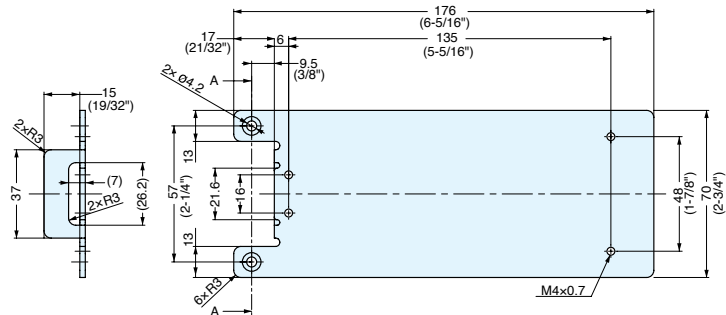

Material	Finish
304 Stainless Steel	Polished

FACE FRAME BRACKET

FFCB-SLS

- Works with SLS-ELAN Series on face frame cabinets.
- Sold per piece.
- Please specify the quantity of brackets necessary when ordering: 1 bracket is needed for each stay.