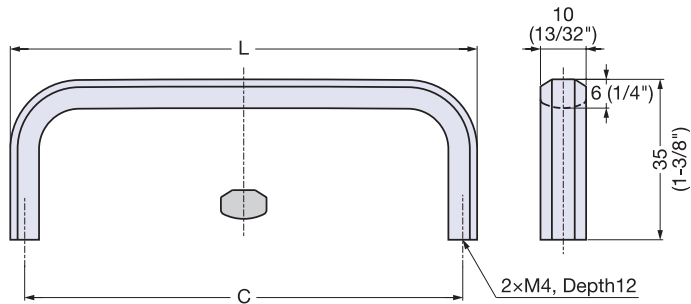

Zwei L Handle

ZL-2001

- Models ZL-2001-32, ZL-2001-64, ZL-2001-96, ZL-2001-128 are RoHs compliant.
- Includes 1-3/16" long stainless steel screws (M4 x 30).

| Item No.    | Material            | Finish/Color | L   | C                | Weight (g) | Box (pcs) |
|-------------|---------------------|--------------|-----|------------------|------------|-----------|
| ZL-2001-32  | 316 Stainless Steel | Zwei L       | 38  | 32 ( 1-1/4" )    | 34         | 20        |
| ZL-2001-64  |                     |              | 70  | 64 ( 2-1/2" )    | 46         | 12        |
| ZL-2001-96  |                     |              | 102 | 96 ( 3-25/32" )  | 59         | 12        |
| ZL-2001-128 |                     |              | 134 | 128 ( 5-1/32" )  | 72         | 10        |
| ZL-2001-160 |                     |              | 166 | 160 ( 6-5/16" )  | 86         | 10        |
| ZL-2001-192 |                     |              | 198 | 192 ( 7-9/16" )  | 100        | 6         |
| ZL-2001-256 |                     |              | 262 | 256 ( 10-1/16" ) | 125        | 6         |