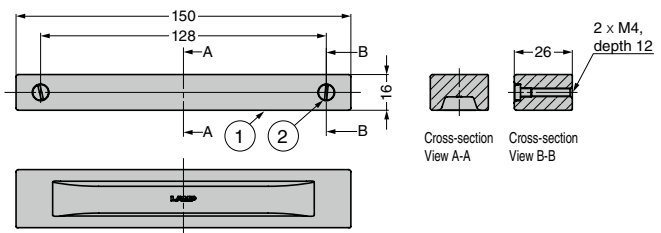

Remarks

The finish of the products varies as the finishing process works with the natural characteristics of the material.

Parts Included

Size M4 x 30 truss head cross-recessed screws (stainless steel)

CAD	Item Code	Item Name	Material	Colour	Load Capacity N	Load Capacity kgf	Weight (g)	Box (pcs)	Carton (pcs)
	100-033-726	PXB-AC09-128-BL	Brass	Black Bronze	500	51	350	4	16
	100-033-727	PXB-AC09-128-BR		Brown Bronze					

Parts Included

Size M4 x 30 truss head cross-recessed screws (stainless steel)

CAD	Item Code	Item Name	Material	Colour	Load Capacity N	Load Capacity kgf	Weight (g)	Box (pcs)	Carton (pcs)
	100-033-736	PXB-AS09-128-BR	Brass	Brown Bronze	500	51	319	5	30
	100-033-737	PXB-AS09-128-SD		Clear Bronze					