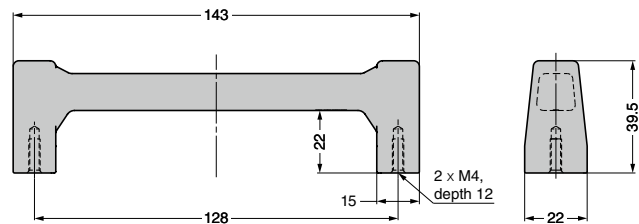

Remarks

The finish of the products varies as the finishing process works with the natural characteristics of the material.

Parts Included

Size M4 x 30 truss head cross-recessed screws (stainless steel)

CAD	Item Code	Item Name	Material	Colour	Load Capacity N	Load Capacity kgf	Weight (g)	Box (pcs)	Carton (pcs)
	100-033-726	PXB-AC09-128-BL	Brass	Black Bronze	500	51	350	4	16
	100-033-727	PXB-AC09-128-BR		Brown Bronze					

Parts Included

Size M4 x 30 truss head cross-recessed screws (stainless steel)

CAD	Item Code	Item Name	Material	Colour	Load Capacity N	Load Capacity kgf	Weight (g)	Box (pcs)	Carton (pcs)
	100-033-736	PXB-AS09-128-BR	Brass	Brown Bronze	500	51	319	5	30
	100-033-737	PXB-AS09-128-SD		Clear Bronze					