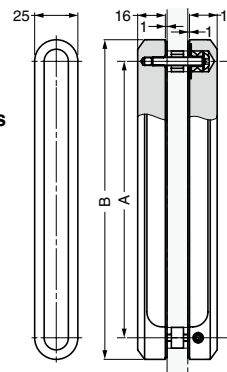

### Parts Included

- ZL-1505-IS: Bracket  
Washer  
Hexagon socket head screw M5x8
- ZL-1505-OS: Zwei L screw M5x28, Gasket(1pc)
- ZL-1505-WN: Bolt set ZL-1505-B, Gasket(1pc)

### Cut Out Dimensions (for wood)

### Cut Out Dimensions (for glass)

Item Code	Item Name	Type	Material	Finish	A	B	Weight
100-011-026	ZL-1505-IS-160	Interior Knob	Stainless Steel (SUS316)	Zwei L Finish	160	185	563 g
100-011-028	ZL-1505-IS-320	Interior Knob	Stainless Steel (SUS316)	Zwei L Finish	320	345	1023 g
100-011-025	ZL-1505-OS-160	Exterior Knob	Stainless Steel (SUS316)	Zwei L Finish	160	185	580 g
100-011-027	ZL-1505-OS-320	Exterior Knob	Stainless Steel (SUS316)	Zwei L Finish	320	345	1052 g
100-010-433	ZL-1505-WN-160	Back-to-Back Knob	Stainless Steel (SUS316)	Zwei L Finish	160	185	1177 g
100-010-434	ZL-1505-WN-320	Back-to-Back Knob	Stainless Steel (SUS316)	Zwei L Finish	320	345	2109 g

### Bolt Set for Back-to-back Installation

Item Code	Item Name
100-011-029	ZL-1505-B

Part Name	Door	Material	Qty	Door Thickness
Hexagon Socket Button Head Screw M5x60	Wooden/Metal Frame	Stainless Steel	2 pcs	40 - 46
Hexagon Socket Button Head Screw M5x30	Glass	Stainless Steel	2 pcs	8, 10, 12
Hex Key	-	Steel	1 pc	-
Rubber Ring	Glass	Chloroprene Rubber (CR)	2 pcs	-