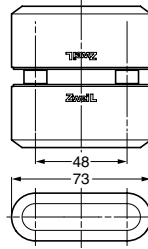

### Cut Out Dimensions (for wood)

### Cut Out Dimensions (for glass)

Item Code	Item Name	Type	Material	Finish	Door Thickness	Weight
100-170-785	ZL-1504-IS-48	Interior Knob	Stainless Steel (SUS316)	Zwei L Finish	Wooden/Metal Frame: 36 - 48, Glass: 6, 8, 10, 12	432 g
100-170-784	ZL-1504-OS-48	Exterior Knob	Stainless Steel (SUS316)	Zwei L Finish	Wooden/Metal Frame: 36 - 48, Glass: 6, 8, 10, 12	462 g
100-011-031	ZL-1504-WN-48	Back-to-Back Knob	Stainless Steel (SUS316)	Zwei L Finish	Wooden/Metal Frame: 36 - 48, Glass: 6, 8, 10, 12	989 g

### Bolt Set for Back-to-back Installation

Item Code	Item Name
100-011-029	ZL-1505-B

Part Name	Door	Material	Qty	Door Thickness
Hexagon Socket Button Head Screw M5x60	Wooden/Metal Frame	Stainless Steel	2 pcs	40 - 46
Hexagon Socket Button Head Screw M5x30	Glass	Stainless Steel	2 pcs	8, 10, 12
Hex Key	-	Steel	1 pc	-
Rubber Ring	Glass	Chloroprene Rubber (CR)	2 pcs	-