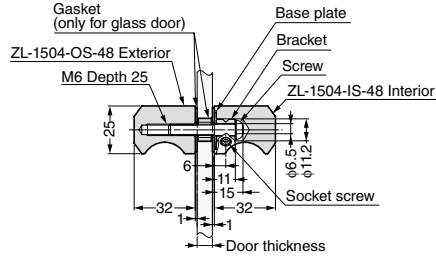

### Cut Out Dimensions (for wood)

### Cut Out Dimensions (for glass)

Item Code	Item Name	Type	Material	Finish	Door Thickness	Weight
100-170-785	ZL-1504-IS-48	Interior Knob	Stainless Steel (SUS316)	Zwei L Finish	Wooden/Metal Frame: 36 - 48, Glass: 6, 8, 10, 12	432 g
100-170-784	ZL-1504-OS-48	Exterior Knob	Stainless Steel (SUS316)	Zwei L Finish	Wooden/Metal Frame: 36 - 48, Glass: 6, 8, 10, 12	462 g
100-011-031	ZL-1504-WN-48	Back-to-Back Knob	Stainless Steel (SUS316)	Zwei L Finish	Wooden/Metal Frame: 36 - 48, Glass: 6, 8, 10, 12	989 g

### Bolt Set for Back-to-back Installation

Item Code	Item Name
100-011-029	ZL-1505-B

Part Name	Door	Material	Qty	Door Thickness
Hexagon Socket Button Head Screw M5x60	Wooden/Metal Frame	Stainless Steel	2 pcs	40 - 46
Hexagon Socket Button Head Screw M5x30	Glass	Stainless Steel	2 pcs	8, 10, 12
Hex Key	-	Steel	1 pc	-
Rubber Ring	Glass	Chloroprene Rubber (CR)	2 pcs	-