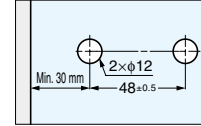

### Cut Out Dimensions (for wood)

### Cut Out Dimensions (for glass)

Item Code	Item Name	Type	Material	Finish	Door Thickness	Weight
100-170-785	ZL-1504-IS-48	Interior Knob	Stainless Steel (SUS316)	Zwei L Finish	Wooden/Metal Frame: 36 - 48, Glass: 6, 8, 10, 12	432 g
100-170-784	ZL-1504-OS-48	Exterior Knob	Stainless Steel (SUS316)	Zwei L Finish	Wooden/Metal Frame: 36 - 48, Glass: 6, 8, 10, 12	462 g
100-011-031	ZL-1504-WN-48	Back-to-Back Knob	Stainless Steel (SUS316)	Zwei L Finish	Wooden/Metal Frame: 36 - 48, Glass: 6, 8, 10, 12	989 g