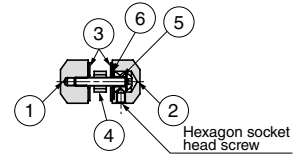

### Cut Out Dimensions (for glass)

Item Code	Item Name	Type	Material	Finish	Door Thickness	Weight
100-170-785	ZL-1504-IS-48	Interior Knob	Stainless Steel (SUS316)	Zwei L Finish	Wooden/Metal Frame: 36 - 48, Glass: 6, 8, 10, 12	432 g
100-170-784	ZL-1504-OS-48	Exterior Knob	Stainless Steel (SUS316)	Zwei L Finish	Wooden/Metal Frame: 36 - 48, Glass: 6, 8, 10, 12	462 g
100-011-031	ZL-1504-WN-48	Back-to-Back Knob	Stainless Steel (SUS316)	Zwei L Finish	Wooden/Metal Frame: 36 - 48, Glass: 6, 8, 10, 12	989 g

### Parts Included

- ZL-1505-IS: Bracket  
Washer  
Hexagon socket head screw M5x8
- ZL-1505-OS: Zwei L screw M5x28, Gasket(1pc)
- ZL-1505-WN: Bolt set ZL-1505-B, Gasket(1pc)

### Bolt Set for Back-to-back Installation

Item Code	Item Name
100-011-029	ZL-1505-B

Part Name	Door	Material	Qty	Door Thickness
Hexagon Socket Button Head Screw M5x60	Wooden/Metal Frame	Stainless Steel	2 pcs	40 - 46
Hexagon Socket Button Head Screw M5x30	Glass	Stainless Steel	2 pcs	8, 10, 12
Hex Key	-	Steel	1 pc	-
Rubber Ring	Glass	Chloroprene Rubber (CR)	2 pcs	-