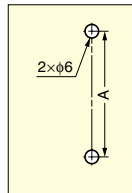

Cut Out Dimensions (for wood)