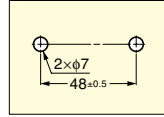

Cut Out Dimensions (for wood)