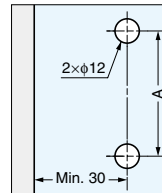

Cut Out Dimensions (for glass)

Item Code	Item Name	Type	Material	Finish	A	B	Weight
100-011-026	ZL-1505-IS-160	Interior Knob	Stainless Steel (SUS316)	Zwei L Finish	160	185	563 g
100-011-028	ZL-1505-IS-320	Interior Knob	Stainless Steel (SUS316)	Zwei L Finish	320	345	1023 g
100-011-025	ZL-1505-OS-160	Exterior Knob	Stainless Steel (SUS316)	Zwei L Finish	160	185	580 g
100-011-027	ZL-1505-OS-320	Exterior Knob	Stainless Steel (SUS316)	Zwei L Finish	320	345	1052 g
100-010-433	ZL-1505-WN-160	Back-to-Back Knob	Stainless Steel (SUS316)	Zwei L Finish	160	185	1177 g
100-010-434	ZL-1505-WN-320	Back-to-Back Knob	Stainless Steel (SUS316)	Zwei L Finish	320	345	2109 g

No.	Part Name	Material
①	ZL-1505-OS (Exterior)	Stainless Steel (SUS316)
②	ZL-1505-IS (Interior)	Stainless Steel (SUS316)
③	Gasket	Elastomer (TPE)
④	Rubber Ring	Chloroprene Rubber (CR)
⑤	Bracket	Stainless Steel (SUS316)
⑥	Washer	Stainless Steel (SUS316)

Bolt Set for Back-to-back Installation

Item Code	Item Name
100-011-029	ZL-1505-B

Part Name	Door	Material	Qty	Door Thickness
Hexagon Socket Button Head Screw M5x60	Wooden/Metal Frame	Stainless Steel	2 pcs	40 - 46
Hexagon Socket Button Head Screw M5x30	Glass	Stainless Steel	2 pcs	8, 10, 12
Hex Key	-	Steel	1 pc	-
Rubber Ring	Glass	Chloroprene Rubber (CR)	2 pcs	-