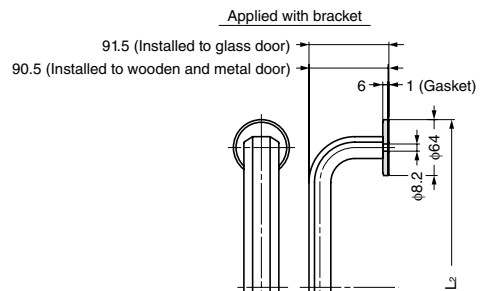

Video Link 

Zwei L STAINLESS STEEL DOOR HANDLE

STAINLESS
316
STEEL

ZL-1501

Features

- Made of highly corrosion resistant SUS316
- Ultrapremium Zwei L finish. Zwei L finish: Using top class polishing technology, these products combine the elegance of Satin with the deep glow of a Mirror.
- Can be installed on both sides of glass, metal or wooden doors. Can also be installed on a single side of glass, wood or metal doors. Please refer to the door handle sets below.
- Dual side handle sets use ZL-1501-WN with ZL-1501-WR and are attached by ZL-1501-OS (for the outside) and ZL-1501-IS (for the inside)

Remarks

- Screws are not included in ZL-1501-OS and ZL-1501-IS.
- Bore holes with ± 1 mm tolerance.

Bracket ZL-1501-R (Sold Separately)

Item Code	Item Name
100-011-015	ZL-1501-R

Material	Finish
Stainless Steel (SUS316)	Zwei L Finish

Item Code	Item Name	Type	L ₁	L ₂	P
100-177-010	ZL-1501-OS-320	Exterior	345	384	320
100-177-016	ZL-1501-IS-320	Interior	345	384	320
100-170-290	ZL-1501-WN-320	Back-to-Back	345	384	320
100-170-293	ZL-1501-WR-320	Back-to-Back with Base	345	384	320
100-177-011	ZL-1501-OS-640	Exterior	665	704	640
100-177-017	ZL-1501-IS-640	Interior	665	704	640
100-170-291	ZL-1501-WN-640	Back-to-Back	665	704	640
100-170-294	ZL-1501-WR-640	Back-to-Back with Base	665	704	640
100-177-012	ZL-1501-OS-960	Exterior	985	1024	960
100-177-018	ZL-1501-IS-960	Interior	985	1024	960
100-170-292	ZL-1501-WN-960	Back-to-Back	985	1024	960
100-170-295	ZL-1501-WR-960	Back-to-Back with Base	985	1024	960