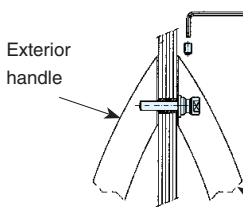

Installation for Back-to-back Mount

Max. Door thickness:

DSI-1630-30: 90 mm	DSI-3310-30: 100 mm
DSI-2000-20: 100 mm	DSI-3330-30: 100 mm
DSI-2000-30: 45 mm	DSI-4440-15: 100 mm
DSI-3310-15: 100 mm	DSI-4440-20: 100 mm
DSI-3310-20: 100 mm	DSI-4440-30: 100 mm

Item Code	Item Name	For Use With
-	DKIT-4/15-1	DSI-3310-15
-	DKIT-4/15-2	DSI-4400-15
-	DKIT-4/20-1	DSI-2000-20/DSI-3310-20
-	DKIT-4/20-2	DSI-4400-20
-	DKIT-4/30-1	DSI-1630-30/DSI-2000-30/DSI-3310-30/DSI-3330-30
-	DKIT-4/30-2	DSI-4400-30