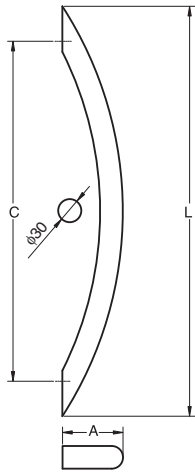

STAINLESS STEEL DOOR HANDLE

DSI-1630

Features

- For use with DSI mounting kits (Sold separately, below).
- Please specify Interior/Exterior type when ordering:
  - Posts for Exterior handles are threaded to accept screws.
  - Posts for Interior handles have set screws for DSI mounting kits.
- Similar style to 30 series cabinet handles (P.27).

Remarks

- Made to order.
- Minimum quantity 20 pieces.

Material	Finish
304 Stainless Steel	Satin

Item Code		Item Name		L	C	A	Weight	Box	Carton
Interior	Exterior	Interior	Exterior						
-	-	DSI-1630-30-25I	DSI-1630-30-25E	314	250	66	0.8 kg	1 pc	10 pcs
-	-	DSI-1630-30-35I	DSI-1630-30-35E	430	350	74	1.2 kg		
-	-	DSI-1630-30-45I	DSI-1630-30-45E	542	450	80	1.5 kg		
-	-	DSI-1630-30-60I	DSI-1630-30-60E	721	600	79	1.8 kg