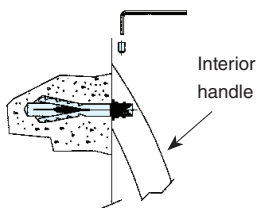

Installation for Wall-mount or Concrete

Item Code	Item Name	For Use With
-	DKIT-5/15	DSI-3310-15/DSI-4400-15
-	DKIT-5/20	DSI-2000-20/DSI-3310-20/DSI-4400-20
-	DKIT-5/30	DSI-1630-30/DSI-2000-30/DSI-3310-30/DSI-3330-30/DSI-4400-30