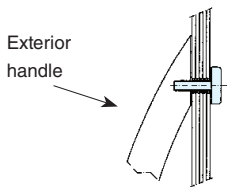

MOUNTING KIT FOR DSI SERIES DOOR HANDLES

Installation for Wood/Metal/Glass door

Max. Door thickness:

DSI-1630-30: 100 mm	DSI-3310-30: 60 mm
DSI-2000-20: 80 mm	DSI-3330-30: 100 mm
DSI-2000-30: 80 mm	DSI-4400-15: 60 mm
DSI-3310-15: 60 mm	DSI-4400-20: 60 mm
DSI-3310-20: 60 mm	DSI-4400-30: 60 mm

Item Code	Item Name	For Use With
-	DKIT-2/15-1	DSI-3310-15
-	DKIT-2/15-2	DSI-4400-15
-	DKIT-2/20-1	DSI-2000-20/DSI-3310-20
-	DKIT-2/20-2	DSI-4400-20
-	DKIT-2/30-1	DSI-1630-30/DSI-2000-30/DSI-3310-30/DSI-3330-30
-	DKIT-2/30-2	DSI-4400-30