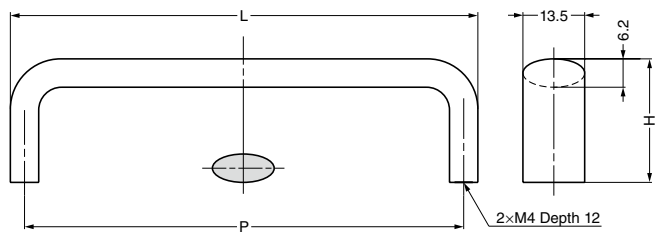

ROUNDED HANDLE

MRB-A

Parts Included

Nut

Item Code	Item Name	Material	Finish	L	H	B	P	d	Weight	Box	Carton
100-010-280	☆MRB-A283	Brass	Satin Nickel	60	18	6	54	M3	21 g	70 pcs	700 pcs
100-010-281	★MRB-A282	Brass	Satin Nickel	76	23	7	69	M4	39 g	50 pcs	500 pcs
100-010-282	☆MRB-A281	Brass	Satin Nickel	94	25	8	86	M4	56 g	35 pcs	350 pcs
100-010-283	★MRB-A280	Brass	Satin Nickel	105	27	8	97	M4	62 g	30 pcs	300 pcs
100-010-284	☆MRB-A279	Brass	Satin Nickel	122	27	8	114	M4	70 g	20 pcs	200 pcs

★Discontinued. ☆Limited stock available. Please contact your vender.

HANDLE

DLB

Parts Included

Truss head screw M4x28

Item Code	Item Name	Material	Finish	L	H	P	Weight	Box	Carton
100-907-405	DLB- 96PB	Brass	Mirror	102.2	27	96	79 g	20 pcs	200 pcs
100-012-500	DLB- 96CR	Brass	Chrome	102.2	27	96	79 g	20 pcs	200 pcs
100-907-408	DLB-128PB	Brass	Mirror	134.2	28	128	96 g	15 pcs	150 pcs
100-012-502	DLB-128CR	Brass	Chrome	134.2	28	128	96 g	15 pcs	150 pcs