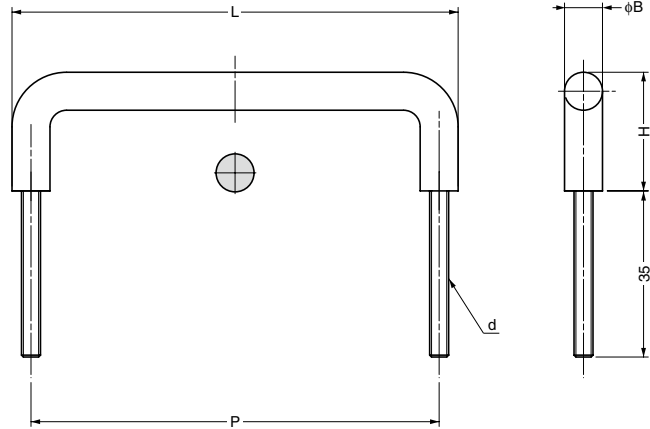

ROUNDED HANDLE

MRB-A

Parts Included

Nut

Item Code	Item Name	Material	Finish	L	H	B	P	d	Weight	Box	Carton
100-010-280	☆MRB-A283	Brass	Satin Nickel	60	18	6	54	M3	21 g	70 pcs	700 pcs
100-010-281	★MRB-A282	Brass	Satin Nickel	76	23	7	69	M4	39 g	50 pcs	500 pcs
100-010-282	☆MRB-A281	Brass	Satin Nickel	94	25	8	86	M4	56 g	35 pcs	350 pcs
100-010-283	★MRB-A280	Brass	Satin Nickel	105	27	8	97	M4	62 g	30 pcs	300 pcs
100-010-284	☆MRB-A279	Brass	Satin Nickel	122	27	8	114	M4	70 g	20 pcs	200 pcs

★Discontinued. ☆Limited stock available. Please contact your vender.

HANDLE

DLB

Parts Included

Truss head screw M4x28

Item Code	Item Name	Material	Finish	L	H	P	Weight	Box	Carton
100-907-405	DLB- 96PB	Brass	Mirror	102.2	27	96	79 g	20 pcs	200 pcs
100-012-500	DLB- 96CR	Brass	Chrome	102.2	27	96	79 g	20 pcs	200 pcs
100-907-408	DLB-128PB	Brass	Mirror	134.2	28	128	96 g	15 pcs	150 pcs
100-012-502	DLB-128CR	Brass	Chrome	134.2	28	128	96 g	15 pcs	150 pcs