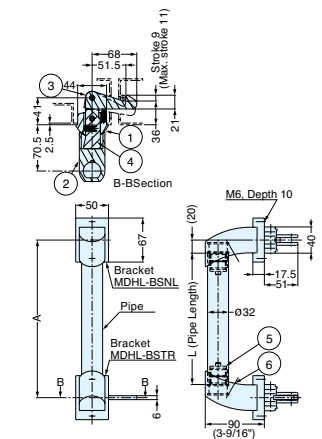

# LARGE HANDLE (W/LATCH)

HANDLES, PULLS & KNOBS

LARGE HANDLE (W/LATCH)

- Sliding door handle with latch function.
- Latch releases when the door is pulled.
- Flexible design options by selecting pipe & bracket parts separately.

Bracket Installation

Door Cut Out Dimensions      Frame Cut Out Dimensions

wirh Bracket MDHL-BF model (Off-Set)

Bracket and Pipe Combination  
wirh Bracket MDHL-BS model (Straight)

No.	Part Name	Material	Finish
①	Base	Zinc Alloy	Matte Chrome
②	Arm		
③	Latch Hook		
④	Rotary Parts A	Zinc Alloy	Plain
⑤	Rotary Parts B		
⑥	Screw	Stainless Steel	
⑦	Cap	Polyacetal	Black

Item No.	Bracket	Material	Finish	L (Pipe Length)	A (Hole Pitch)
MDHL-SPS240	MDHL-BS type	304 Stainless Steel	Satin	200 ( 7-7/8" )	240 ( 9-29/64" )
MDHL-SPS340				300 (11-13/16")	340 (13-25/64")
MDHL-SPS440				400 ( 15-3/4" )	440 (17-21/64")
MDHL-SPS540				500 ( 15-3/4" )	540 (21-17/64")
MDHL-SPS640				600 ( 23-5/8" )	640 (25-13/64")
MDHL-SPS740				700 ( 27-9/16" )	740 ( 29-9/64" )
MDHL-SPC240		Carbon Fiber Reinforced Polymer (CFRP)	Black	200 ( 7-7/8" )	240 ( 9-29/64" )
MDHL-SPC340				300 (11-13/16")	340 (13-25/64")
MDHL-SPC440				400 ( 15-3/4" )	440 (17-21/64")
MDHL-SPC540				500 (19-11/16")	540 (21-17/64")
MDHL-SPC640				600 ( 23-5/8" )	640 (25-13/64")
MDHL-SPC740				700 ( 27-9/16" )	740 ( 29-9/64" )
MDHL-FPS240	MDHL-BF type	304 Stainless Steel	Satin	225 ( 8-55/64" )	240 ( 9-29/64" )
MDHL-FPS340				325 (12-51/54")	340 (13-25/64")
MDHL-FPS440				425 (16-47/64")	440 (17-21/64")
MDHL-FPS540				525 (20-43/64")	540 (21-17/64")
MDHL-FPS640				625 (24-39/64")	640 (25-13/64")
MDHL-FPS740				725 (28-35/64")	740 ( 29-9/64" )
MDHL-FPC240		Carbon Fiber Reinforced Polymer (CFRP)	Black	225 ( 8-55/64" )	240 ( 9-29/64" )
MDHL-FPC340				325 (12-51/54")	340 (13-25/64")
MDHL-FPC440				425 (16-42/64")	440 (17-21/64")
MDHL-FPC540				525 (20-43/64")	540 (21-17/64")
MDHL-FPC640				625 (24-39/64")	640 (25-13/64")
MDHL-FPC740				725 (28-35/64")	740 ( 29-9/64" )