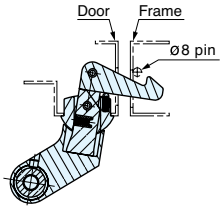

# LARGE HANDLE (W/LATCH)

HANDLES, PULLS & KNOBS

LARGE HANDLE (W/LATCH)

- Sliding door handle with latch function.
- Latch releases when the door is pulled.
- Flexible design options by selecting pipe & bracket parts separately.

Bracket Installation

Door Cut Out Dimensions      Frame Cut Out Dimensions

wirh Bracket MDHL-BF model (Off-Set)

Bracket and Pipe Combination  
wirh Bracket MDHL-BS model (Straight)

No.	Part Name	Material	Finish
①	Base	Zinc Alloy	Matte Chrome
②	Arm		
③	Latch Hook		
④	Rotary Parts A	Zinc Alloy	Plain
⑤	Rotary Parts B		
⑥	Screw	Stainless Steel	
⑦	Cap	Polyacetal	Black

Item No.	Bracket	Material	Finish	L (Pipe Length)	A (Hole Pitch)
MDHL-SPS240	MDHL-BS type	304 Stainless Steel	Satin	200 ( 7-7/8" )	240 ( 9-29/64" )
MDHL-SPS340				300 (11-13/16")	340 (13-25/64")
MDHL-SPS440				400 ( 15-3/4" )	440 (17-21/64")
MDHL-SPS540				500 ( 15-3/4" )	540 (21-17/64")
MDHL-SPS640				600 ( 23-5/8" )	640 (25-13/64")
MDHL-SPS740				700 ( 27-9/16" )	740 ( 29-9/64" )
MDHL-SPC240		Carbon Fiber Reinforced Polymer (CFRP)	Black	200 ( 7-7/8" )	240 ( 9-29/64" )
MDHL-SPC340				300 (11-13/16")	340 (13-25/64")
MDHL-SPC440				400 ( 15-3/4" )	440 (17-21/64")
MDHL-SPC540				500 (19-11/16")	540 (21-17/64")
MDHL-SPC640				600 ( 23-5/8" )	640 (25-13/64")
MDHL-SPC740				700 ( 27-9/16" )	740 ( 29-9/64" )
MDHL-FPS240	MDHL-BF type	304 Stainless Steel	Satin	225 ( 8-55/64" )	240 ( 9-29/64" )
MDHL-FPS340				325 (12-51/54")	340 (13-25/64")
MDHL-FPS440				425 (16-47/64")	440 (17-21/64")
MDHL-FPS540				525 (20-43/64")	540 (21-17/64")
MDHL-FPS640				625 (24-39/64")	640 (25-13/64")
MDHL-FPS740				725 (28-35/64")	740 ( 29-9/64" )
MDHL-FPC240		Carbon Fiber Reinforced Polymer (CFRP)	Black	225 ( 8-55/64" )	240 ( 9-29/64" )
MDHL-FPC340				325 (12-51/54")	340 (13-25/64")
MDHL-FPC440				425 (16-42/64")	440 (17-21/64")
MDHL-FPC540				525 (20-43/64")	540 (21-17/64")
MDHL-FPC640				625 (24-39/64")	640 (25-13/64")
MDHL-FPC740				725 (28-35/64")	740 ( 29-9/64" )