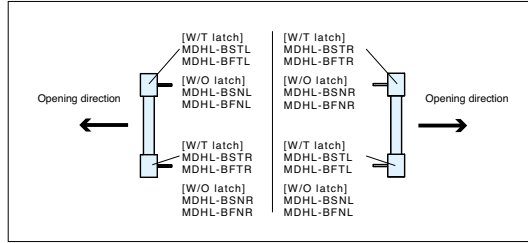

# LARGE HANDLE (W/LATCH)

HANDLES, PULLS & KNOBS

LARGE HANDLE (W/LATCH)

- Sliding door handle with latch function.
- Latch releases when the door is pulled.
- Flexible design options by selecting pipe & bracket parts separately.

Bracket Installation

Door Cut Out Dimensions      Frame Cut Out Dimensions

wirh Bracket MDHL-BF model (Off-Set)

Bracket and Pipe Combination  
wirh Bracket MDHL-BS model (Straight)

No.	Part Name	Material	Finish
①	Base	Zinc Alloy	Matte Chrome
②	Arm		
③	Latch Hook		
④	Rotary Parts A	Zinc Alloy	Plain
⑤	Rotary Parts B		
⑥	Screw	Stainless Steel	
⑦	Cap	Polyacetal	Black

Item No.	Bracket	Material	Finish	L (Pipe Length)	A (Hole Pitch)
MDHL-SPS240	MDHL-BS type	304 Stainless Steel	Satin	200 ( 7-7/8" )	240 ( 9-29/64" )
MDHL-SPS340				300 (11-13/16")	340 (13-25/64")
MDHL-SPS440				400 ( 15-3/4" )	440 (17-21/64")
MDHL-SPS540				500 ( 15-3/4" )	540 (21-17/64")
MDHL-SPS640				600 ( 23-5/8" )	640 (25-13/64")
MDHL-SPS740				700 ( 27-9/16" )	740 ( 29-9/64" )
MDHL-SPC240		Carbon Fiber Reinforced Polymer (CFRP)	Black	200 ( 7-7/8" )	240 ( 9-29/64" )
MDHL-SPC340				300 (11-13/16")	340 (13-25/64")
MDHL-SPC440				400 ( 15-3/4" )	440 (17-21/64")
MDHL-SPC540				500 (19-11/16")	540 (21-17/64")
MDHL-SPC640				600 ( 23-5/8" )	640 (25-13/64")
MDHL-SPC740				700 ( 27-9/16" )	740 ( 29-9/64" )
MDHL-FPS240	MDHL-BF type	304 Stainless Steel	Satin	225 ( 8-55/64" )	240 ( 9-29/64" )
MDHL-FPS340				325 (12-51/54")	340 (13-25/64")
MDHL-FPS440				425 (16-47/64")	440 (17-21/64")
MDHL-FPS540				525 (20-43/64")	540 (21-17/64")
MDHL-FPS640				625 (24-39/64")	640 (25-13/64")
MDHL-FPS740				725 (28-35/64")	740 ( 29-9/64" )
MDHL-FPC240		Carbon Fiber Reinforced Polymer (CFRP)	Black	225 ( 8-55/64" )	240 ( 9-29/64" )
MDHL-FPC340				325 (12-51/54")	340 (13-25/64")
MDHL-FPC440				425 (16-42/64")	440 (17-21/64")
MDHL-FPC540				525 (20-43/64")	540 (21-17/64")
MDHL-FPC640				625 (24-39/64")	640 (25-13/64")
MDHL-FPC740				725 (28-35/64")	740 ( 29-9/64" )