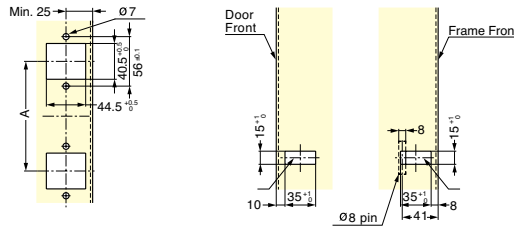

# LARGE HANDLE (W/LATCH)

HANDLES, PULLS & KNOBS

LARGE HANDLE (W/LATCH)

- Sliding door handle with latch function.
- Latch releases when the door is pulled.
- Flexible design options by selecting pipe & bracket parts separately.

Bracket Installation

Door Cut Out Dimensions      Frame Cut Out Dimensions

wirh Bracket MDHL-BF model (Off-Set)

Bracket and Pipe Combination  
wirh Bracket MDHL-BS model (Straight)

No.	Part Name	Material	Finish
①	Base	Zinc Alloy	Matte Chrome
②	Arm		
③	Latch Hook		
④	Rotary Parts A	Zinc Alloy	Plain
⑤	Rotary Parts B		
⑥	Screw	Stainless Steel	
⑦	Cap	Polyacetal	Black

Item No.	Bracket	Material	Finish	L (Pipe Length)	A (Hole Pitch)
MDHL-SPS240	MDHL-BS type	304 Stainless Steel	Satin	200 ( 7-7/8" )	240 ( 9-29/64" )
MDHL-SPS340				300 (11-13/16")	340 (13-25/64")
MDHL-SPS440				400 ( 15-3/4" )	440 (17-21/64")
MDHL-SPS540				500 ( 15-3/4" )	540 (21-17/64")
MDHL-SPS640				600 ( 23-5/8" )	640 (25-13/64")
MDHL-SPS740				700 ( 27-9/16" )	740 ( 29-9/64" )
MDHL-SPC240		Carbon Fiber Reinforced Polymer (CFRP)	Black	200 ( 7-7/8" )	240 ( 9-29/64" )
MDHL-SPC340				300 (11-13/16")	340 (13-25/64")
MDHL-SPC440				400 ( 15-3/4" )	440 (17-21/64")
MDHL-SPC540				500 (19-11/16")	540 (21-17/64")
MDHL-SPC640				600 ( 23-5/8" )	640 (25-13/64")
MDHL-SPC740				700 ( 27-9/16" )	740 ( 29-9/64" )
MDHL-FPS240	MDHL-BF type	304 Stainless Steel	Satin	225 ( 8-55/64" )	240 ( 9-29/64" )
MDHL-FPS340				325 (12-51/54")	340 (13-25/64")
MDHL-FPS440				425 (16-47/64")	440 (17-21/64")
MDHL-FPS540				525 (20-43/64")	540 (21-17/64")
MDHL-FPS640				625 (24-39/64")	640 (25-13/64")
MDHL-FPS740				725 (28-35/64")	740 ( 29-9/64" )
MDHL-FPC240		Carbon Fiber Reinforced Polymer (CFRP)	Black	225 ( 8-55/64" )	240 ( 9-29/64" )
MDHL-FPC340				325 (12-51/54")	340 (13-25/64")
MDHL-FPC440				425 (16-42/64")	440 (17-21/64")
MDHL-FPC540				525 (20-43/64")	540 (21-17/64")
MDHL-FPC640				625 (24-39/64")	640 (25-13/64")
MDHL-FPC740				725 (28-35/64")	740 ( 29-9/64" )