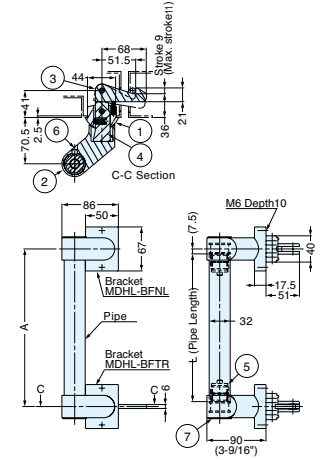

# LARGE HANDLE (W/LATCH)

HANDLES, PULLS & KNOBS

LARGE HANDLE (W/LATCH)

- Sliding door handle with latch function.
- Latch releases when the door is pulled.
- Flexible design options by selecting pipe & bracket parts separately.

Bracket Installation

Door Cut Out Dimensions      Frame Cut Out Dimensions

wirh Bracket MDHL-BF model (Off-Set)

Bracket and Pipe Combination  
wirh Bracket MDHL-BS model (Straight)

No.	Part Name	Material	Finish
①	Base	Zinc Alloy	Matte Chrome
②	Arm		
③	Latch Hook		
④	Rotary Parts A	Zinc Alloy	Plain
⑤	Rotary Parts B		
⑥	Screw	Stainless Steel	
⑦	Cap	Polyacetal	Black

Item No.	Bracket	Material	Finish	L (Pipe Length)	A (Hole Pitch)
MDHL-SPS240	MDHL-BS type	304 Stainless Steel	Satin	200 ( 7-7/8" )	240 ( 9-29/64" )
MDHL-SPS340				300 (11-13/16")	340 (13-25/64")
MDHL-SPS440				400 ( 15-3/4" )	440 (17-21/64")
MDHL-SPS540				500 ( 15-3/4" )	540 (21-17/64")
MDHL-SPS640				600 ( 23-5/8" )	640 (25-13/64")
MDHL-SPS740				700 ( 27-9/16" )	740 ( 29-9/64" )
MDHL-SPC240		Carbon Fiber Reinforced Polymer (CFRP)	Black	200 ( 7-7/8" )	240 ( 9-29/64" )
MDHL-SPC340				300 (11-13/16")	340 (13-25/64")
MDHL-SPC440				400 ( 15-3/4" )	440 (17-21/64")
MDHL-SPC540				500 (19-11/16")	540 (21-17/64")
MDHL-SPC640				600 ( 23-5/8" )	640 (25-13/64")
MDHL-SPC740				700 ( 27-9/16" )	740 ( 29-9/64" )
MDHL-FPS240	MDHL-BF type	304 Stainless Steel	Satin	225 ( 8-55/64" )	240 ( 9-29/64" )
MDHL-FPS340				325 (12-51/54")	340 (13-25/64")
MDHL-FPS440				425 (16-47/64")	440 (17-21/64")
MDHL-FPS540				525 (20-43/64")	540 (21-17/64")
MDHL-FPS640				625 (24-39/64")	640 (25-13/64")
MDHL-FPS740				725 (28-35/64")	740 ( 29-9/64" )
MDHL-FPC240		Carbon Fiber Reinforced Polymer (CFRP)	Black	225 ( 8-55/64" )	240 ( 9-29/64" )
MDHL-FPC340				325 (12-51/54")	340 (13-25/64")
MDHL-FPC440				425 (16-42/64")	440 (17-21/64")
MDHL-FPC540				525 (20-43/64")	540 (21-17/64")
MDHL-FPC640				625 (24-39/64")	640 (25-13/64")
MDHL-FPC740				725 (28-35/64")	740 ( 29-9/64" )