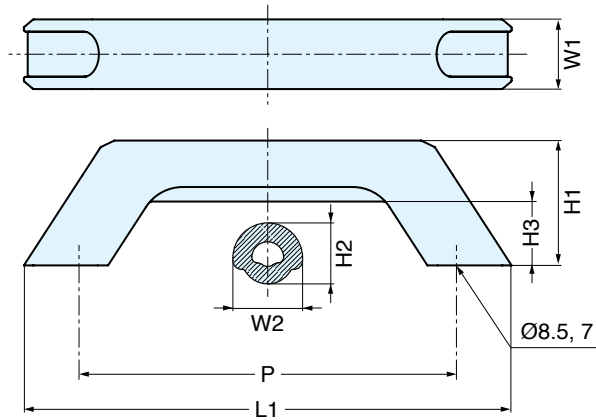

LARGE HANDLE (W/COVER CAP OPTION)

SJH

HANDLES, PULLS & KNOBS
LARGE HANDLES

• 6 color options that can be used to separate work processes or warn of dangerous areas.

Item No.	Color	Weight(g)
SJHC-130BL	Black	1.5
SJHC-130GR	Grey	
SJHC-130YE	Yellow	
SJHC-130YR	Orange	
SJHC-130RD	Red	
SJHC-130BU	Blue	
SJHC-160BL	Black	1.9
SJHC-160GR	Grey	
SJHC-160YE	Yellow	
SJHC-160YR	Orange	
SJHC-160RD	Red	
SJHC-160BU	Blue	

Part Name	Material	Finish
Handle	Polyamide(Glass Filled)	Black
Cover Cap	Polyamide	6 color options

Item No.	L ₁	L ₂	W ₁	W ₂	H ₁	H ₂	H ₃	P	Weight(g)
SJH-130	168 (6-5/8")	110	26.5 (1-3/64")	24 (15/16")	43 (1-11/16")	21 (53/64")	22 (55/64")	130 (5-1/8")	76
SJH-160	198 (7-13/16")	140	28.5 (1-1/8")	26 (1-1/32")	49 (1-59/64")	23 (29/32")	26 (1-1/32")	160 (6-19/64")	103