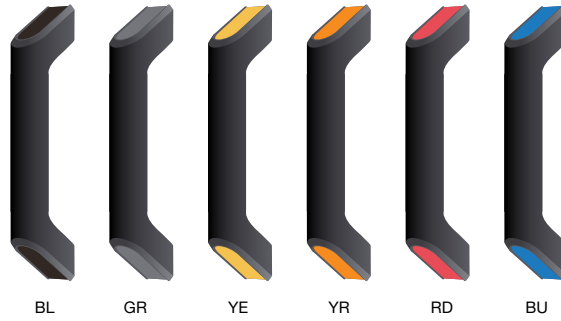

LARGE HANDLE (W/COVER CAP OPTION)

SJH

HANDLES, PULLS & KNOBS
LARGE HANDLES

• 6 color options that can be used to separate work processes or warn of dangerous areas.

Item No.	Color	Weight(g)
SJHC-130BL	Black	1.5
SJHC-130GR	Grey	
SJHC-130YE	Yellow	
SJHC-130YR	Orange	
SJHC-130RD	Red	
SJHC-130BU	Blue	
SJHC-160BL	Black	1.9
SJHC-160GR	Grey	
SJHC-160YE	Yellow	
SJHC-160YR	Orange	
SJHC-160RD	Red	
SJHC-160BU	Blue	

Part Name	Material	Finish
Handle	Polyamide(Glass Filled)	Black
Cover Cap	Polyamide	6 color options

Item No.	L ₁	L ₂	W ₁	W ₂	H ₁	H ₂	H ₃	P	Weight(g)
SJH-130	168 (6-5/8")	110	26.5 (1-3/64")	24 (15/16")	43 (1-11/16")	21 (53/64")	22 (55/64")	130 (5-1/8")	76
SJH-160	198 (7-13/16")	140	28.5 (1-1/8")	26 (1-1/32")	49 (1-59/64")	23 (29/32")	26 (1-1/32")	160 (6-19/64")	103