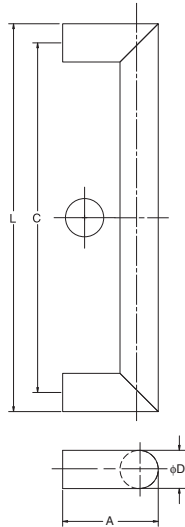

STAINLESS STEEL DOOR HANDLE

DSI-3310

Features

- For use with DSI mounting kits (Sold separately, P.108).
- Please specify Interior/Exterior type when ordering:
  - Posts for Exterior handles are threaded to accept screws.
  - Posts for Interior handles have set screws for DSI mounting kits.
- Similar style to DIH series cabinet handles (P.29).

Remarks

- Made to order.
- Minimum quantity 20 pieces.

Material	Finish
304 Stainless Steel	Satin

Item Code		Item Name		D	L	C	A	Weight		Box	Carton
Interior	Exterior	Interior	Exterior					Interior	Exterior		
-	-	DSI-3310-15-15I	DSI-3310-15-15E	15	165	150	55	0.32 kg	0.32 kg	1 pc	10 pcs
-	-	DSI-3310-15-20I	DSI-3310-15-20E		215	200		0.38 kg	0.40 kg		
-	-	DSI-3310-15-30I	DSI-3310-15-30E		315	300		0.52 kg	0.54 kg		
-	-	DSI-3310-20-20I	DSI-3310-20-20E	20	220	200	65	0.16 kg	0.18 kg		
-	-	DSI-3310-20-25I	DSI-3310-20-25E		270	250		0.18 kg	0.20 kg		
-	-	DSI-3310-20-30I	DSI-3310-20-30E		320	300		0.20 kg	0.23 kg		
-	-	DSI-3310-30-25I	DSI-3310-30-25E	30	280	250	90	0.48 kg	0.48 kg		
-	-	DSI-3310-30-30I	DSI-3310-30-30E		330	300		0.52 kg	0.52 kg		
-	-	DSI-3310-30-35I	DSI-3310-30-35E		380	350		0.59 kg	0.57 kg		
-	-	DSI-3310-30-60I	DSI-3310-30-60E		630	600		0.64 kg	0.64 kg