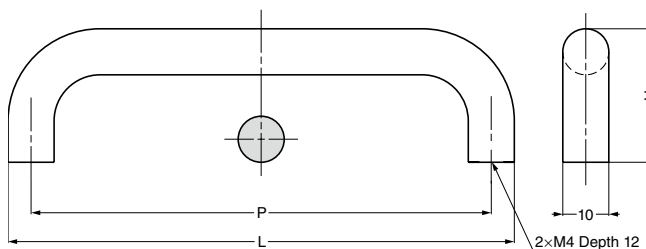

HANDLES,
PULLS & KNOBS

HANDLE

HANDLE

KK-M

Parts Included

Truss head screw M4x30

Item Code	Item Name	Material	Finish	L	H	P	Weight	Box	Carton
100-012-896	☆KK-M 80SNI	Aluminium Alloy	Nickel+Clear Coating	80	28	70	26 g	25 pcs	200 pcs
100-012-897	☆KK-M 80SSG	Aluminium Alloy	Satin Gold+Clear Coating	80	28	70	26 g	25 pcs	200 pcs
100-012-898	☆KK-M 80SBR	Aluminium Alloy	Brown+Clear Coating	80	28	70	26 g	25 pcs	200 pcs
100-012-899	☆KK-M110SNI	Aluminium Alloy	Nickel+Clear Coating	110	29	100	33 g	25 pcs	200 pcs
100-012-900	☆KK-M110SSG	Aluminium Alloy	Satin Gold+Clear Coating	110	29	100	33 g	25 pcs	200 pcs
100-012-901	☆KK-M110SBR	Aluminium Alloy	Brown+Clear Coating	110	29	100	33 g	25 pcs	200 pcs
100-012-902	☆KK-M130SNI	Aluminium Alloy	Nickel+Clear Coating	130	30	120	38 g	25 pcs	200 pcs
100-012-903	☆KK-M130SSG	Aluminium Alloy	Satin Gold+Clear Coating	130	30	120	38 g	25 pcs	200 pcs
100-012-904	☆KK-M130SBR	Aluminium Alloy	Brown+Clear Coating	130	30	120	38 g	25 pcs	200 pcs