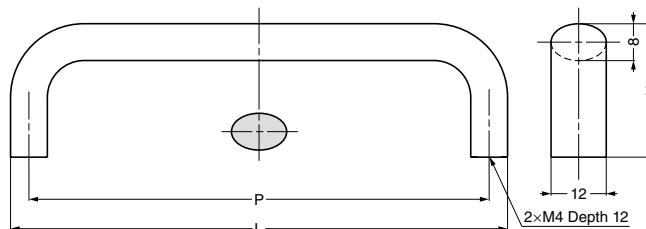

HANDLE

KK-H

Parts Included

Truss head screw M4x30

Item Code	Item Name	Material	Finish	L	H	P	Weight	Box	Carton
100-012-887	KK-H 80SNI	Aluminium Alloy	Nickel+Clear Coating	78	28	70	20 g	25 pcs	200 pcs
100-012-888	KK-H 80SSG	Aluminium Alloy	Satin Gold+Clear Coating	78	28	70	20 g	25 pcs	200 pcs
100-012-889	KK-H 80SBR	Aluminium Alloy	Brown+Clear Coating	78	28	70	20 g	25 pcs	200 pcs
100-029-087	KK-H 80BL	Aluminium Alloy	Paint/Black	78	28	70	20 g	25 pcs	200 pcs
100-012-890	KK-H110SNI	Aluminium Alloy	Nickel+Clear Coating	108	29	100	28 g	25 pcs	200 pcs
100-012-891	KK-H110SSG	Aluminium Alloy	Satin Gold+Clear Coating	108	29	100	28 g	25 pcs	200 pcs
100-012-892	KK-H110SBR	Aluminium Alloy	Brown+Clear Coating	108	29	100	28 g	25 pcs	200 pcs
100-029-088	KK-H110BL	Aluminium Alloy	Paint/Black	108	29	100	28 g	25 pcs	200 pcs
100-012-893	KK-H130SNI	Aluminium Alloy	Nickel+Clear Coating	128	30	120	37 g	25 pcs	200 pcs
100-012-894	KK-H130SSG	Aluminium Alloy	Satin Gold+Clear Coating	128	30	120	37 g	25 pcs	200 pcs
100-012-895	KK-H130SBR	Aluminium Alloy	Brown+Clear Coating	128	30	120	37 g	25 pcs	200 pcs
100-029-089	KK-H130BL	Aluminium Alloy	Paint/Black	128	30	120	37 g	25 pcs	200 pcs