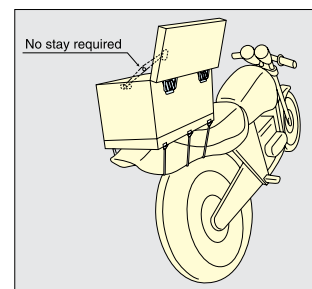

Holds at 4 positions, 90° each.

| Item No. | Weight (g) | Box (pcs) | Carton (pcs) |
|------------|------------|-----------|--------------|
| HG-YJ50/IV | 30 | 20 | 200 |
| HG-YJ50/BL | | | |

| No. | Part Name | Material | Color |
|-----|-----------|---------------------|-------------|
| ① | Body | Polyacetal | Ivory/Black |
| ② | Hinge Pin | 303 Stainless Steel | Plain |
| ③ | Cap | Polypropylene | Ivory/Black |

DETENT HINGE

HG-YC105

- Snaps in at 115° open position.
- Holds doors open without secondary support.

| Item No. | Weight (g) | Box (pcs) | Carton (pcs) |
|----------|------------|-----------|--------------|
| HG-YC105 | 122 | 10 | 100 |