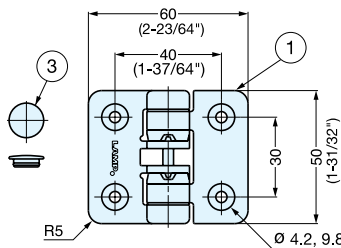

DETENT HINGE

HG-YJ50

Ivory

x4

Black

x4

- Plastic hinge holds doors at 4 different positions (90° each) without secondary support.
- Ivory or Black available.
- Door sizes Max. W400 x H500 mm/pair (W15-3/4" x 19-11/16"/pair)
- Door weight: Max.1.2 kg/pair (2.6 lbs/pair)

Holds at 4 positions, 90° each.

| Item No. | Weight (g) | Box (pcs) | Carton (pcs) |
|------------|------------|-----------|--------------|
| HG-YJ50/IV | 30 | 20 | 200 |
| HG-YJ50/BL | | | |

| No. | Part Name | Material | Color |
|-----|-----------|---------------------|-------------|
| ① | Body | Polyacetal | Ivory/Black |
| ② | Hinge Pin | 303 Stainless Steel | Plain |
| ③ | Cap | Polypropylene | Ivory/Black |

DETENT HINGE

HG-YC105

- Snaps in at 115° open position.
- Holds doors open without secondary support.

| Item No. | Weight (g) | Box (pcs) | Carton (pcs) |
|----------|------------|-----------|--------------|
| HG-YC105 | 122 | 10 | 100 |