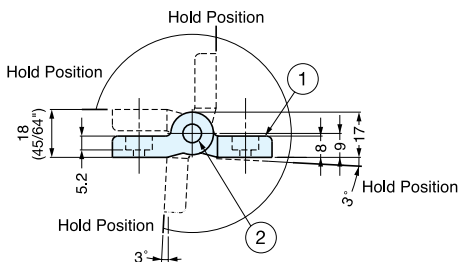

DETENT HINGE

HG-YJ50

Ivory

x4

Black

x4

- Plastic hinge holds doors at 4 different positions (90° each) without secondary support.
- Ivory or Black available.
- Door sizes Max. W400 x H500 mm/pair (W15-3/4" x 19-11/16"/pair)
- Door weight: Max.1.2 kg/pair (2.6 lbs/pair)

Holds at 4 positions, 90° each.

| Item No. | Weight (g) | Box (pcs) | Carton (pcs) |
|------------|------------|-----------|--------------|
| HG-YJ50/IV | 30 | 20 | 200 |
| HG-YJ50/BL | | | |

| No. | Part Name | Material | Color |
|-----|-----------|---------------------|-------------|
| ① | Body | Polyacetal | Ivory/Black |
| ② | Hinge Pin | 303 Stainless Steel | Plain |
| ③ | Cap | Polypropylene | Ivory/Black |

DETENT HINGE

HG-YC105

- Snaps in at 115° open position.
- Holds doors open without secondary support.

| Item No. | Weight (g) | Box (pcs) | Carton (pcs) |
|----------|------------|-----------|--------------|
| HG-YC105 | 122 | 10 | 100 |