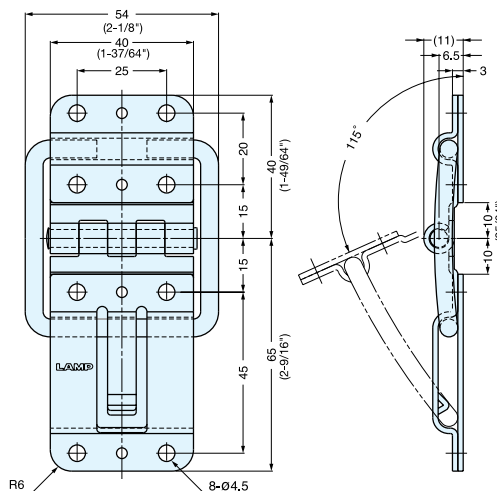

DETENT HINGE

HG-YJ50

Ivory

x4

Black

x4

- Plastic hinge holds doors at 4 different positions (90° each) without secondary support.
- Ivory or Black available.
- Door sizes Max. W400 x H500 mm/pair (W15-3/4" x 19-11/16"/pair)
- Door weight: Max.1.2 kg/pair (2.6 lbs/pair)

Holds at 4 positions, 90° each.

| Item No. | Weight (g) | Box (pcs) | Carton (pcs) |
|------------|------------|-----------|--------------|
| HG-YJ50/IV | 30 | 20 | 200 |
| HG-YJ50/BL | | | |

| No. | Part Name | Material | Color |
|-----|-----------|---------------------|-------------|
| ① | Body | Polyacetal | Ivory/Black |
| ② | Hinge Pin | 303 Stainless Steel | Plain |
| ③ | Cap | Polypropylene | Ivory/Black |

DETENT HINGE

HG-YC105

- Snaps in at 115° open position.
- Holds doors open without secondary support.

| Item No. | Weight (g) | Box (pcs) | Carton (pcs) |
|----------|------------|-----------|--------------|
| HG-YC105 | 122 | 10 | 100 |