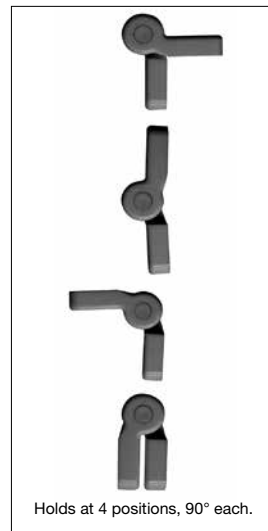

DETENT HINGE

HG-YJ50

Ivory

x4

Black

x4

- Plastic hinge holds doors at 4 different positions (90° each) without secondary support.
- Ivory or Black available.
- Door sizes Max. W400 x H500 mm/pair (W15-3/4" x 19-11/16"/pair)
- Door weight: Max.1.2 kg/pair (2.6 lbs/pair)

Holds at 4 positions, 90° each.

| Item No. | Weight (g) | Box (pcs) | Carton (pcs) |
|------------|------------|-----------|--------------|
| HG-YJ50/IV | 30 | 20 | 200 |
| HG-YJ50/BL | | | |

| No. | Part Name | Material | Color |
|-----|-----------|---------------------|-------------|
| ① | Body | Polyacetal | Ivory/Black |
| ② | Hinge Pin | 303 Stainless Steel | Plain |
| ③ | Cap | Polypropylene | Ivory/Black |

DETENT HINGE

HG-YC105

- Snaps in at 115° open position.
- Holds doors open without secondary support.

| Item No. | Weight (g) | Box (pcs) | Carton (pcs) |
|----------|------------|-----------|--------------|
| HG-YC105 | 122 | 10 | 100 |