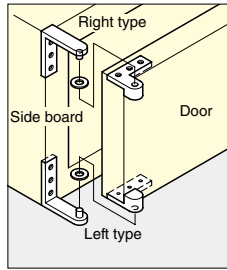

# OVERLAY DOOR PIVOT HINGE

PAS

Left (for left-lower / right-upper)

**Remarks**

Sold in pairs.

**Parts Included**

- Countersunk head wood screw 3.1x20 (SUS) (PAS-50, 60)
- Countersunk head wood screw 3.8x25 (SUS) (PAS-80, 90)

# INSET DOOR PIVOT HINGE

PAW

Left (for left-lower / right-upper)

**Remarks**

Sold in pairs.

**Parts Included**

- Countersunk head wood screw 3.1x20 (SUS) (PAW-50, 60)
- Countersunk head wood screw 3.8x25 (SUS) (PAW-80, 95)