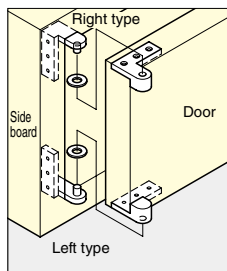

# OVERLAY DOOR PIVOT HINGE

PAS

Left (for left-lower / right-upper)

**Remarks**

Sold in pairs.

**Parts Included**

- Countersunk head wood screw 3.1x20 (SUS) (PAS-50, 60)
- Countersunk head wood screw 3.8x25 (SUS) (PAS-80, 90)

# INSET DOOR PIVOT HINGE

PAW

Left (for left-lower / right-upper)

**Remarks**

Sold in pairs.

**Parts Included**

- Countersunk head wood screw 3.1x20 (SUS) (PAW-50, 60)
- Countersunk head wood screw 3.8x25 (SUS) (PAW-80, 95)