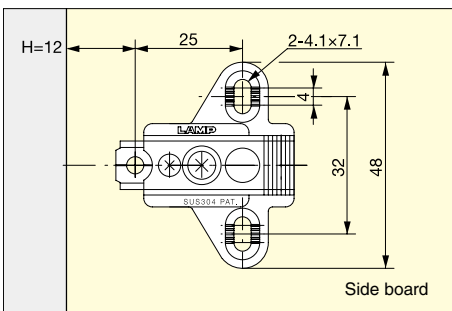

SYSTEM 35, 30 TYPE

100-P4A-30-SUS304B

Standard height: 0 mm

Item Code	Item Name	Material	Finish	Weight	Carton
160-074-152	100-P4A-30-SUS304B	Stainless Steel (SUS304)	Polished	26 g	400 pcs

SYSTEM 37, 32 TYPE

100-P4A-32-SUS304B

Standard height: 0 mm

Item Code	Item Name	Material	Finish	Weight	Carton
160-074-149	100-P4A-32-SUS304B	Stainless Steel (SUS304)	Polished	27 g	400 pcs

SYSTEM 37, 32 TYPE

100-P4A/32-3WAY-SUS304B

Standard height: 0 mm

Item Code	Item Name	Material	Finish	Weight	Carton
160-079-044	100-P4A/32-3WAY-SUS304B	Stainless Steel (SUS304)	Polished	26 g	400 pcs