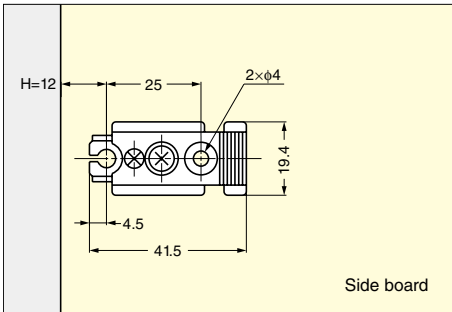

STAINLESS STEEL MOUNTING PLATE 100 SERIES

STANDARD TYPE

100-P3A-SUS304B

Standard height: 0 mm

Item Code	Item Name	Material	Finish	Weight	Carton
160-074-155	100-P3A-SUS304B	Stainless Steel (SUS304)	Polished	22 g	400 pcs

SYSTEM 35, 30 TYPE

100-P4A-30-SUS304B

Standard height: 0 mm

Item Code	Item Name	Material	Finish	Weight	Carton
160-074-152	100-P4A-30-SUS304B	Stainless Steel (SUS304)	Polished	26 g	400 pcs

SYSTEM 37, 32 TYPE

100-P4A-32-SUS304B

Standard height: 0 mm

Item Code	Item Name	Material	Finish	Weight	Carton
160-074-149	100-P4A-32-SUS304B	Stainless Steel (SUS304)	Polished	27 g	400 pcs

SYSTEM 37, 32 TYPE

100-P4A/32-3WAY-SUS304B

Standard height: 0 mm

Item Code	Item Name	Material	Finish	Weight	Carton
160-079-044	100-P4A/32-3WAY-SUS304B	Stainless Steel (SUS304)	Polished	26 g	400 pcs