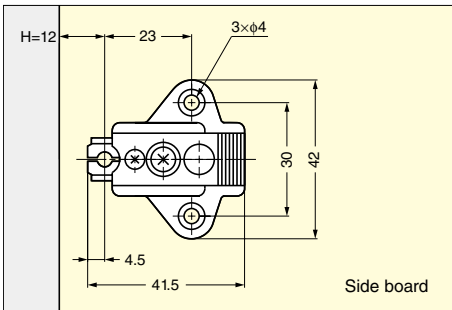

STAINLESS STEEL MOUNTING PLATE 100 SERIES

STANDARD TYPE

100-P3A-SUS304B

Standard height: 0 mm

Item Code	Item Name	Material	Finish	Weight	Carton
160-074-155	100-P3A-SUS304B	Stainless Steel (SUS304)	Polished	22 g	400 pcs

SYSTEM 35, 30 TYPE

100-P4A-30-SUS304B

Standard height: 0 mm

Item Code	Item Name	Material	Finish	Weight	Carton
160-074-152	100-P4A-30-SUS304B	Stainless Steel (SUS304)	Polished	26 g	400 pcs

SYSTEM 37, 32 TYPE

100-P4A-32-SUS304B

Standard height: 0 mm

Item Code	Item Name	Material	Finish	Weight	Carton
160-074-149	100-P4A-32-SUS304B	Stainless Steel (SUS304)	Polished	27 g	400 pcs

SYSTEM 37, 32 TYPE

100-P4A/32-3WAY-SUS304B

Standard height: 0 mm

Item Code	Item Name	Material	Finish	Weight	Carton
160-079-044	100-P4A/32-3WAY-SUS304B	Stainless Steel (SUS304)	Polished	26 g	400 pcs