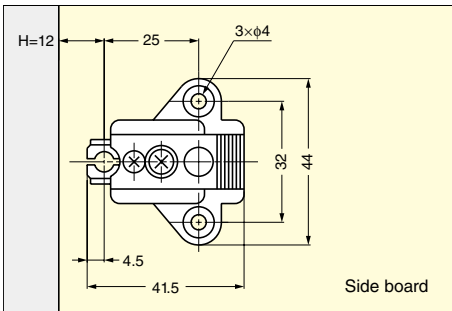

STAINLESS STEEL MOUNTING PLATE 100 SERIES

STANDARD TYPE

100-P3A-SUS304B

Standard height: 0 mm

Item Code	Item Name	Material	Finish	Weight	Carton
160-074-155	100-P3A-SUS304B	Stainless Steel (SUS304)	Polished	22 g	400 pcs

SYSTEM 35, 30 TYPE

100-P4A-30-SUS304B

Standard height: 0 mm

Item Code	Item Name	Material	Finish	Weight	Carton
160-074-152	100-P4A-30-SUS304B	Stainless Steel (SUS304)	Polished	26 g	400 pcs

SYSTEM 37, 32 TYPE

100-P4A-32-SUS304B

Standard height: 0 mm

Item Code	Item Name	Material	Finish	Weight	Carton
160-074-149	100-P4A-32-SUS304B	Stainless Steel (SUS304)	Polished	27 g	400 pcs

SYSTEM 37, 32 TYPE

100-P4A/32-3WAY-SUS304B

Standard height: 0 mm

Item Code	Item Name	Material	Finish	Weight	Carton
160-079-044	100-P4A/32-3WAY-SUS304B	Stainless Steel (SUS304)	Polished	26 g	400 pcs