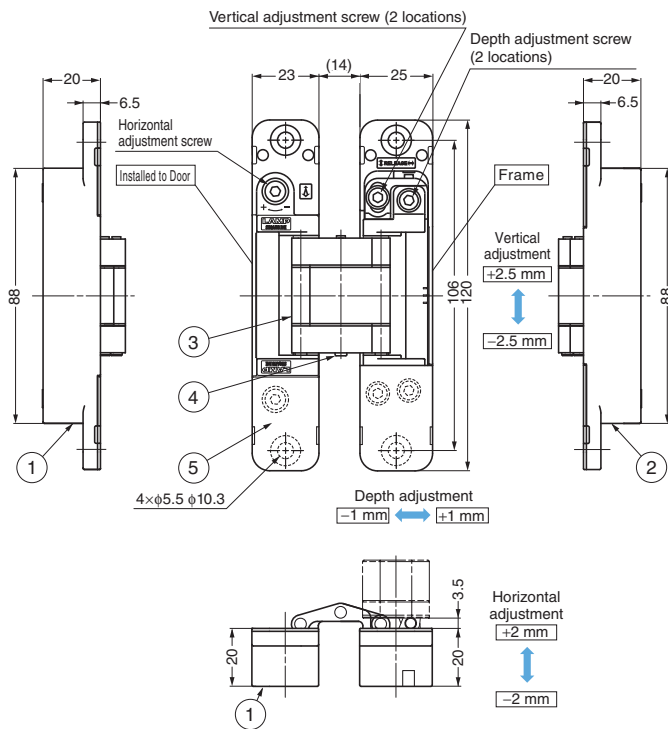

3-WAY ADJUSTABLE CONCEALED HINGE

HES3D-120

Features

- Thin profile (21mm) allows for shallow mortise.
- Jig (sold separately) makes installation easy.
- Vertical, horizontal and depth adjustment possible post-installation (3way).
- Passed a 300,000 open/close cycle test in private testing.
- Can be split into two parts (one for the frame and one for the flap) making installation easy
- Temporary holding feature: can temporarily be hung and hold position without being affixed with screws. This makes installation much easier.
- Custom colors available on request. Please contact us for details.

Parts Included

- Countersunk head tapping screw 5x20
- Hex. wrench (a nominal diameter 3)
- Cutout template

Sold Separately

- Installation template HES3D-120-TMP (P.474)
- Metal door bracket 120BKT (P.475)

Cut Out Dimensions

No.	Part Name	Material	Finish/Colour		
			DC	DN	BL
①	Body	Zinc Alloy (ZDC)	Satin Chrome	Satin Nickel	Black
②	Base Frame	Zinc Alloy (ZDC)	Satin Chrome	Satin Nickel	Black
③	Arm	Zinc Alloy (ZDC)	Satin Chrome	Satin Nickel	Black
④	Shaft	Stainless Steel	-	-	-
⑤	Cover (2 pairs)	ABS	Satin Chrome	Satin Nickel	Black

Item Code	Item Name	Colour	Door Width	Door Height	Door Thickness	Door Weight		Opening Angle	Weight	Box	Carton
170-045-819	HES3D-120DC	Silver	Max. 900	Max. 2400	Min. 29	Max. 30 kg/2 pcs	Max. 40 kg/3 pcs	180°	401 g	2 pcs	24 pcs
170-045-820	HES3D-120DN	Champagne Gold	Max. 900	Max. 2400	Min. 29	Max. 30 kg/2 pcs	Max. 40 kg/3 pcs	180°	401 g	2 pcs	24 pcs
170-045-821	HES3D-120BL	Black	Max. 900	Max. 2400	Min. 29	Max. 30 kg/2 pcs	Max. 40 kg/3 pcs	180°	401 g	2 pcs	24 pcs