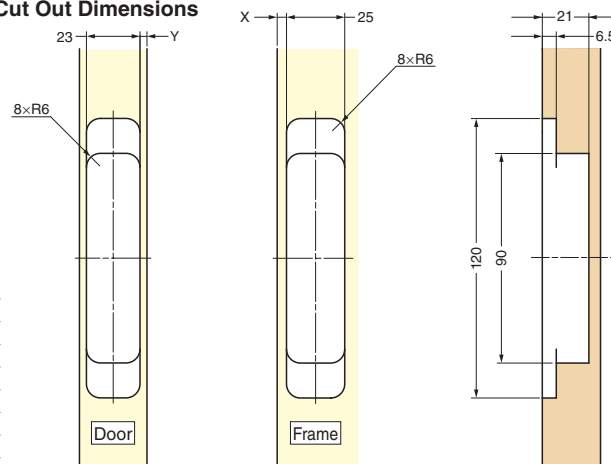

Cut Out Dimensions

No.	Part Name	Material	Finish/Colour		
			DC	DN	BL
①	Body	Zinc Alloy (ZDC)	Satin Chrome	Satin Nickel	Black
②	Base Frame	Zinc Alloy (ZDC)	Satin Chrome	Satin Nickel	Black
③	Arm	Zinc Alloy (ZDC)	Satin Chrome	Satin Nickel	Black
④	Shaft	Stainless Steel	-	-	-
⑤	Cover (2 pairs)	ABS	Satin Chrome	Satin Nickel	Black

Item Code	Item Name	Colour	Door Width	Door Height	Door Thickness	Door Weight		Opening Angle	Weight	Box	Carton
170-045-819	HES3D-120DC	Silver	Max. 900	Max. 2400	Min. 29	Max. 30 kg/2 pcs	Max. 40 kg/3 pcs	180°	401 g	2 pcs	24 pcs
170-045-820	HES3D-120DN	Champagne Gold	Max. 900	Max. 2400	Min. 29	Max. 30 kg/2 pcs	Max. 40 kg/3 pcs	180°	401 g	2 pcs	24 pcs
170-045-821	HES3D-120BL	Black	Max. 900	Max. 2400	Min. 29	Max. 30 kg/2 pcs	Max. 40 kg/3 pcs	180°	401 g	2 pcs	24 pcs