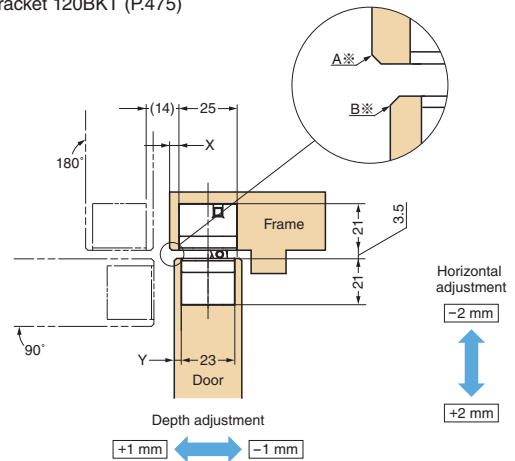

3-WAY ADJUSTABLE CONCEALED HINGE

HES3D-120

Features

- Thin profile (21mm) allows for shallow mortise.
- Jig (sold separately) makes installation easy.
- Vertical, horizontal and depth adjustment possible post-installation (3way).
- Passed a 300,000 open/close cycle test in private testing.
- Can be split into two parts (one for the frame and one for the flap) making installation easy
- Temporary holding feature: can temporarily be hung and hold position without being affixed with screws. This makes installation much easier.
- Custom colors available on request. Please contact us for details.

Remarks

- Recommend to use with bellow door closer/ damper as bellow.
- LAPCON DOOR DAMPER LDD-S (P.720-721)
- LAPCON DOOR DAMPER LDD-V (P.718)
- When used in combination with door restrictors, please use HES3D-120-A100 instead. (New product catalogue page: F22)

Parts Included

- Countersunk head tapping screw 5x20
- Hex. wrench (a nominal diameter 3)
- Cutout template

Sold Separately

- Installation template HES3D-120-TMP (P.474)
- Metal door bracket 120BKT (P.475)

Item Code	Item Name	Colour	Door Width	Door Height	Door Thickness	Door Weight		Opening Angle	Weight	Box	Carton
170-045-819	HES3D-120DC	Silver	Max. 900	Max. 2400	Min. 29	Max. 30 kg/2 pcs	Max. 40 kg/3 pcs	180°	401 g	2 pcs	24 pcs
170-045-820	HES3D-120DN	Champagne Gold	Max. 900	Max. 2400	Min. 29	Max. 30 kg/2 pcs	Max. 40 kg/3 pcs	180°	401 g	2 pcs	24 pcs
170-045-821	HES3D-120BL	Black	Max. 900	Max. 2400	Min. 29	Max. 30 kg/2 pcs	Max. 40 kg/3 pcs	180°	401 g	2 pcs	24 pcs