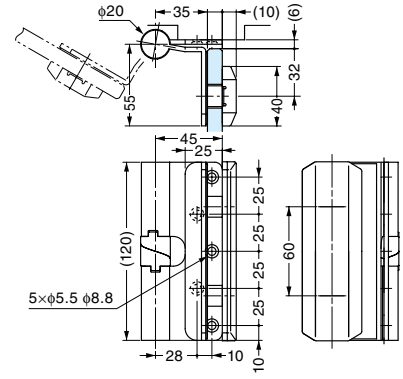

### Cut Out Dimensions

### Features

- Glass hinge made from stainless steel.
- Great solution for shower booths and other areas that come into contact with water.
- Successfully passed 300,000 open/close cycles in a private test.
- Within a radius of 170°, the hinge will automatically close the door.
- Door will stay in place past 170°.
- Door rises up to 5 mm at opening angle 90° and rises up to a maximum of 10 mm at 170°.

### Parts Included

- Hexagon socket countersunk head screw M6×14 (SUS)
- Screw M5×16 (SUS)

Left-hand opening shown.

Item Code	Item Name	Type	Material	Finish	Door Width	Door Height	Glass Thickness	Door Weight	Weight	Box	Carton
170-180-850	XL-GH02-120R	Right	Stainless Steel (SUS304)	Mirror	Max. 750	Max. 2000	10, 12	Max. 45 kg/pair	1,254 g	1 pair	5 pairs
170-180-851	XL-GH02-120L	Left	Stainless Steel (SUS304)	Mirror	Max. 750	Max. 2000	10, 12	Max. 45 kg/pair	1,254 g	1 pair	5 pairs