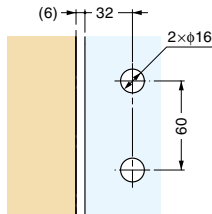

## XL-GH02-120

XL-GH02-120R

Back Side View

XL-GH02-120L

### Cut Out Dimensions

### Parts Included

- Hexagon socket countersunk head screw M6×14 (SUS)
- Screw M5×16 (SUS)

Left-hand opening shown.

Item Code	Item Name	Type	Material	Finish	Door Width	Door Height	Glass Thickness	Door Weight	Weight	Box	Carton
170-180-850	XL-GH02-120R	Right	Stainless Steel (SUS304)	Mirror	Max. 750	Max. 2000	10, 12	Max. 45 kg/pair	1,254 g	1 pair	5 pairs
170-180-851	XL-GH02-120L	Left	Stainless Steel (SUS304)	Mirror	Max. 750	Max. 2000	10, 12	Max. 45 kg/pair	1,254 g	1 pair	5 pairs

### Parts Included

- Hexagon socket countersunk head screw M6×14 (SUS)
- Screw M5×16 (SUS)

Left-hand opening shown.

Item Code	Item Name	Type	Material	Finish	Door Width	Door Height	Glass Thickness	Door Weight	Weight	Box	Carton
170-021-703	XL-GH02F-120R	Right	Stainless Steel (SUS304)	Mirror	Max. 750	Max. 2000	10, 12	Max. 45 kg/pair	-	1 pair	5 pairs
170-021-702	XL-GH02F-120L	Left	Stainless Steel (SUS304)	Mirror	Max. 750	Max. 2000	10, 12	Max. 45 kg/pair	-	1 pair	5 pairs