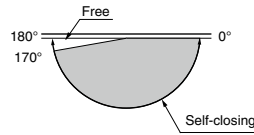

## XL-GH02-120

XL-GH02-120R

Back Side View

XL-GH02-120L

### Cut Out Dimensions

### Parts Included

- Hexagon socket countersunk head screw M6×14 (SUS)
- Screw M5×16 (SUS)

Left-hand opening shown.

Item Code	Item Name	Type	Material	Finish	Door Width	Door Height	Glass Thickness	Door Weight	Weight	Box	Carton
170-021-703	XL-GH02F-120R	Right	Stainless Steel (SUS304)	Mirror	Max. 750	Max. 2000	10, 12	Max. 45 kg/pair	-	1 pair	5 pairs
170-021-702	XL-GH02F-120L	Left	Stainless Steel (SUS304)	Mirror	Max. 750	Max. 2000	10, 12	Max. 45 kg/pair	-	1 pair	5 pairs