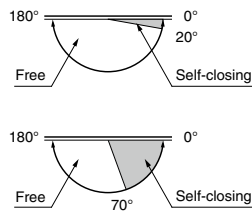

### Parts Included

- Hexagon socket countersunk head screw M6×14 (SUS)
- Screw M5×16 (SUS)

Left-hand opening shown.

Item Code	Item Name	Type	Material	Finish	Door Width	Door Height	Glass Thickness	Door Weight	Weight	Box	Carton
170-180-850	XL-GH02-120R	Right	Stainless Steel (SUS304)	Mirror	Max. 750	Max. 2000	10, 12	Max. 45 kg/pair	1,254 g	1 pair	5 pairs
170-180-851	XL-GH02-120L	Left	Stainless Steel (SUS304)	Mirror	Max. 750	Max. 2000	10, 12	Max. 45 kg/pair	1,254 g	1 pair	5 pairs

## GLASS DOOR GRAVITY HINGE

## XL-GH02F-120

XL-GH02F-120R

Back Side View

XL-GH02F-120L

### Cut Out Dimensions