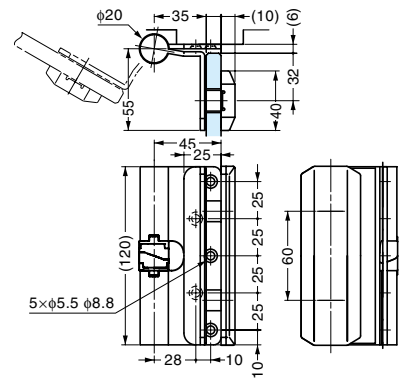

### Parts Included

- Hexagon socket countersunk head screw M6×14 (SUS)
- Screw M5×16 (SUS)

Left-hand opening shown.

Item Code	Item Name	Type	Material	Finish	Door Width	Door Height	Glass Thickness	Door Weight	Weight	Box	Carton
170-180-850	XL-GH02-120R	Right	Stainless Steel (SUS304)	Mirror	Max. 750	Max. 2000	10, 12	Max. 45 kg/pair	1,254 g	1 pair	5 pairs
170-180-851	XL-GH02-120L	Left	Stainless Steel (SUS304)	Mirror	Max. 750	Max. 2000	10, 12	Max. 45 kg/pair	1,254 g	1 pair	5 pairs

### Cut Out Dimensions

### Features

- Glass hinge made from stainless steel.
- Great solution for shower booths and other areas that come into contact with water.
- Successfully passed 100,000 open/close cycles in a private test.
- Automatically closing radius can be adjusted to either 20° or 70°.
- Door rises up to 1.5 mm at opening angle 20° and rises up to a maximum of 5 mm at 70°.

### Parts Included

- Hexagon socket countersunk head screw M6×14 (SUS)
- Screw M5×16 (SUS)

Left-hand opening shown.

Item Code	Item Name	Type	Material	Finish	Door Width	Door Height	Glass Thickness	Door Weight	Weight	Box	Carton
170-021-703	XL-GH02F-120R	Right	Stainless Steel (SUS304)	Mirror	Max. 750	Max. 2000	10, 12	Max. 45 kg/pair	-	1 pair	5 pairs
170-021-702	XL-GH02F-120L	Left	Stainless Steel (SUS304)	Mirror	Max. 750	Max. 2000	10, 12	Max. 45 kg/pair	-	1 pair	5 pairs