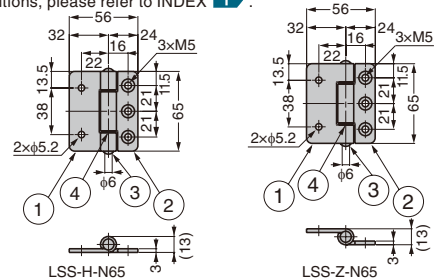

# BUTT HINGE LSS

SUS

**[Remarks]**

- Load capacity is the value when using two hinges. For calculation conditions, please refer to INDEX 1.

No.	Part Name	Material	Finish
①	Body A	Stainless Steel (SUS304)	Satin
②	Body B		
③	Shaft		
④	Washer		

RoHS	CAD	Item Code	Old Item Code	Item Name	Holes	Load Capacity N/2 pcs	Load Capacity kg/2 pcs	Weight (g)	Box (pcs)	Carton (pcs)
☑	SD	170-090-542	-	LSS-H-A65	Without screw holes	245	25	125	30	120
☑	SD	170-090-545	170-090-541	LSS-H-N65	With screw holes				30	120
☑	SD	170-090-548	-	LSS-Z-A65	Without screw holes				30	120
☑	SD	170-090-547	-	LSS-Z-N65	With screw holes				30	120