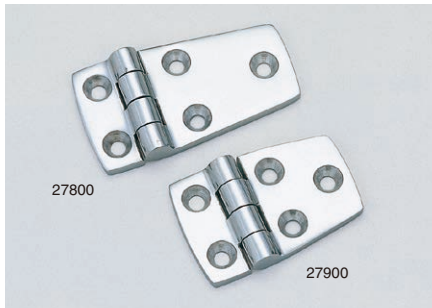

# BUTT HINGE 27800, 27900

SUS316

**[Remarks]**

- Recommended for use in pairs.
- Load capacity is the value when using two hinges. For calculation conditions, please refer to INDEX 1.

RoHS	CAD	Item Code	Item Name	Material	Finish	L	L <sub>1</sub>	L <sub>2</sub>	P <sub>1</sub>	P <sub>2</sub>	P <sub>3</sub>	P <sub>4</sub>	Door Width	Door Height	Door Thickness	Load Capacity N/2 pcs	Load Capacity kg/2 pcs	Weight (g)	Box (pcs)	Carton (pcs)
☑	SD	170-096-008	27900	Stainless Steel (SCS14)	Polished	58	38	42	13.5	16.5	21	20	Max.	Max.	Max.	167	17	70	20	100
☑	SD	170-096-007	27800	Stainless Steel (SCS14)	Polished	72	52	57	16	27	22	21	450	700	21	167	17	85	20	100

Refer to 1 : P.15

※SCS14 is equivalent of SUS316.

TORQUE HINGES

DAMPER HINGES

LIFT ASSIST HINGES

DETENT HINGES

CONCEALED HINGES

# BUTT HINGE SYR140

SUS

**[Remarks]**

- Load capacity is the value when using two hinges. For calculation conditions, please refer to INDEX 1.

RoHS	CAD	Item Code	Item Name	Material	Load Capacity N/2 pcs	Load Capacity kg/2 pcs	Finish	Weight (g)	Carton (pcs)
☑	SD	170-099-045	SYR140	Stainless Steel (SUS304)	69	7	Plain	74	300

# BUTT HINGE LSS

SUS

**[Remarks]**

- Load capacity is the value when using two hinges. For calculation conditions, please refer to INDEX 1.

No.	Part Name	Material	Finish
①	Body A	Stainless Steel (SUS304)	Satin
②	Body B		
③	Shaft		
④	Washer		