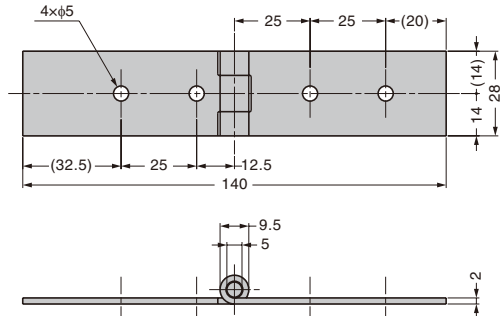

# BUTT HINGE 27800, 27900

SUS316

**[Remarks]**

- Recommended for use in pairs.
- Load capacity is the value when using two hinges. For calculation conditions, please refer to INDEX 1.

RoHS	CAD	Item Code	Item Name	Material	Finish	L	L <sub>1</sub>	L <sub>2</sub>	P <sub>1</sub>	P <sub>2</sub>	P <sub>3</sub>	P <sub>4</sub>	Door Width	Door Height	Door Thickness	Load Capacity N/2 pcs	Load Capacity kg/2 pcs	Weight (g)	Box (pcs)	Carton (pcs)
☑	SD	170-096-008	27900	Stainless Steel (SCS14)	Polished	58	38	42	13.5	16.5	21	20	Max.	Max.	Max.	167	17	70	20	100
☑	SD	170-096-007	27800	Stainless Steel (SCS14)	Polished	72	52	57	16	27	22	21	450	700	21	167	17	85	20	100

# BUTT HINGE SYR140

SUS

**[Remarks]**

- Load capacity is the value when using two hinges. For calculation conditions, please refer to INDEX 1.

RoHS	CAD	Item Code	Item Name	Material	Load Capacity N/2 pcs	Load Capacity kg/2 pcs	Finish	Weight (g)	Carton (pcs)
☑	SD	170-099-045	SYR140	Stainless Steel (SUS304)	69	7	Plain	74	300

# BUTT HINGE LSS

SUS

**[Remarks]**

- Load capacity is the value when using two hinges. For calculation conditions, please refer to INDEX 1.

No.	Part Name	Material	Finish
①	Body A	Stainless Steel (SUS304)	Satin
②	Body B		
③	Shaft		
④	Washer		