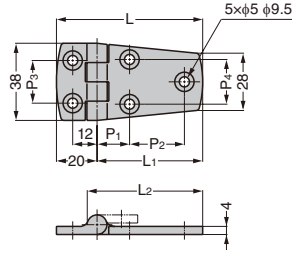

# BUTT HINGE 27800, 27900

SUS316

**[Remarks]**

- Recommended for use in pairs.
- Load capacity is the value when using two hinges. For calculation conditions, please refer to INDEX 1.

RoHS	CAD	Item Code	Item Name	Material	Finish	L	L <sub>1</sub>	L <sub>2</sub>	P <sub>1</sub>	P <sub>2</sub>	P <sub>3</sub>	P <sub>4</sub>	Door Width	Door Height	Door Thickness	Load Capacity N/2 pcs	Load Capacity kg/2 pcs	Weight (g)	Box (pcs)	Carton (pcs)
☑	SD	170-096-008	27900	Stainless Steel (SCS14)	Polished	58	38	42	13.5	16.5	21	20	Max.	Max.	Max.	167	17	70	20	100
☑	SD	170-096-007	27800	Stainless Steel (SCS14)	Polished	72	52	57	16	27	22	21	450	700	21	167	17	85	20	100

Refer to 1 : P.15

※SCS14 is equivalent of SUS316.

TORQUE HINGES

DAMPER HINGES

LIFT ASSIST HINGES

DETENT HINGES

CONCEALED HINGES

# BUTT HINGE SYR140

SUS

**[Remarks]**

- Load capacity is the value when using two hinges. For calculation conditions, please refer to INDEX 1.

RoHS	CAD	Item Code	Item Name	Material	Load Capacity N/2 pcs	Load Capacity kg/2 pcs	Finish	Weight (g)	Carton (pcs)
☑	SD	170-099-045	SYR140	Stainless Steel (SUS304)	69	7	Plain	74	300

# BUTT HINGE LSS

SUS

**[Remarks]**

- Load capacity is the value when using two hinges. For calculation conditions, please refer to INDEX 1.

No.	Part Name	Material	Finish
①	Body A	Stainless Steel (SUS304)	Satin
②	Body B		
③	Shaft		
④	Washer		