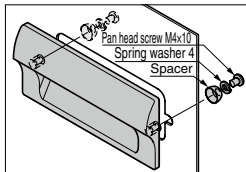

RECESSED PULL HH-JS Screw Mount

[Parts Included]

- Pan head screw M4 x 10
- Spring washer 4

[How to Install]

[Cut Out Dimensions]

Designed to install by pinching the mounting panel with supplied spacers, spring washers and screws.

No.	Part Name	Material	Finish / Colour
①	Body	ABS + PC	Black, Ivory
②	Spacer	Steel	Clear Zinc Chromate (Trivalent)

RoHS	CAD	Item Code	Item Name	Colour	W1	W2	H1	H2	H3	D1	D2	D3	P	W3	H4	Door Thickness	Weight (g)	Box (pcs)	Carton (pcs)	
✔	3D	100-024-573	HH-JS70-BL	Black	70	43	38	17	19	10.5						0.5~3.2	20	10	200	
✔	3D	100-024-574	HH-JS70-IV	Ivory													20	10	200	
✔	3D	100-024-575	HH-JS90-BL	Black	90	63	44	21.5	22		3						25	10	200	
✔	3D	100-024-576	HH-JS90-IV	Ivory													25	10	200	
✔	3D	100-024-577	HH-JS110-BL	Black	110	82	50	24.4	26									38	10	200
✔	3D	100-024-578	HH-JS110-IV	Ivory														34	10	200
✔	3D	100-024-579	HH-JS140-BL	Black	140	109	64	34	33									56	10	200
✔	3D	100-024-580	HH-JS140-IV	Ivory						11.5								56	10	200