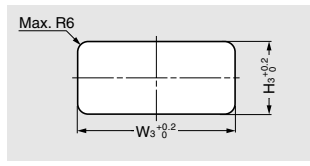

RECESSED PULL HH-JW Quick Installation

● Easy installation by snap-in.

[How to Install]

[Cut Out Dimensions]

One-touch installation.

[Hole Dimensions]

Item Name	W3	H3			
		Board Thickness 0.8	Board Thickness 1.0-1.2	Board Thickness 1.5-2.0	Board Thickness 2.3
HH-JW70	46	28.7	29	29.4	30.8
HH-JW90	66	34.7	35	35.4	36.8
HH-JW110	88	40.7	41	41.4	42.8
HH-JW140	114	54.7	55	55.4	56.8

RoHS	CAD	Item Code	Item Name	Material	Colour	W1	W2	H1	H2	D1	D2	Weight (g)	Box (pcs)	Carton (pcs)			
✔	3D	100-024-581	HH-JW70-BL	ABS + PC	Black	70	43	38	18.5	10.5	3	14	10	200			
✔	3D	100-024-582	HH-JW70-IV		Ivory									14	10	200	
✔	3D	100-024-583	HH-JW90-BL		Black	90	63	44	22.9	11				21	10	200	
✔	3D	100-024-584	HH-JW90-IV		Ivory									21	10	200	
✔	3D	100-024-585	HH-JW110-BL		Black	110	83	50	26.8	11.5	3.5		35	10	200		
✔	3D	100-024-586	HH-JW110-IV		Ivory									35	10	200	
✔	3D	100-024-587	HH-JW140-BL		Black	140	109	64	37.8						53	10	200
✔	3D	100-024-588	HH-JW140-IV		Ivory										54	10	200