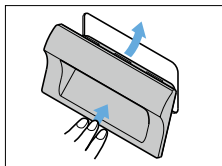

RECESSED PULL HH-JS Screw Mount

[Parts Included]

- Pan head screw M4 x 10
- Spring washer 4

[How to Install]

[Cut Out Dimensions]

Designed to install by pinching the mounting panel with supplied spacers, spring washers and screws.

No.	Part Name	Material	Finish / Colour
①	Body	ABS + PC	Black, Ivory
②	Spacer	Steel	Clear Zinc Chromate (Trivalent)

RoHS	CAD	Item Code	Item Name	Colour	W1	W2	H1	H2	H3	D1	D2	D3	P	W3	H4	Door Thickness	Weight (g)	Box (pcs)	Carton (pcs)	
✔	3D	100-024-573	HH-JS70-BL	Black	70	43	38	17	19	10.5						0.5~3.2	20	10	200	
✔	3D	100-024-574	HH-JS70-IV	Ivory													20	10	200	
✔	3D	100-024-575	HH-JS90-BL	Black	90	63	44	21.5	22		3						25	10	200	
✔	3D	100-024-576	HH-JS90-IV	Ivory													25	10	200	
✔	3D	100-024-577	HH-JS110-BL	Black	110	82	50	24.4	26									38	10	200
✔	3D	100-024-578	HH-JS110-IV	Ivory														34	10	200
✔	3D	100-024-579	HH-JS140-BL	Black	140	109	64	34	33									56	10	200
✔	3D	100-024-580	HH-JS140-IV	Ivory						11.5								56	10	200

RECESSED PULL HH-JW Quick Installation

● Easy installation by snap-in.

[How to Install]

[Cut Out Dimensions]

One-touch installation.

[Hole Dimensions]

Item Name	W3	H3			
		Board Thickness 0.8	Board Thickness 1.0-1.2	Board Thickness 1.5-2.0	Board Thickness 2.3
HH-JW70	46	28.7	29	29.4	30.8
HH-JW90	66	34.7	35	35.4	36.8
HH-JW110	88	40.7	41	41.4	42.8
HH-JW140	114	54.7	55	55.4	56.8