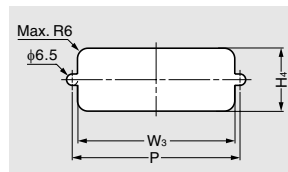

RECESSED PULL HH-JS Screw Mount

[Parts Included]

- Pan head screw M4 x 10
- Spring washer 4

[How to Install]

[Cut Out Dimensions]

Designed to install by pinching the mounting panel with supplied spacers, spring washers and screws.

No.	Part Name	Material	Finish / Colour
①	Body	ABS + PC	Black, Ivory
②	Spacer	Steel	Clear Zinc Chromate (Trivalent)

RoHS	CAD	Item Code	Item Name	Colour	W1	W2	H1	H2	H3	D1	D2	D3	P	W3	H4	Door Thickness	Weight (g)	Box (pcs)	Carton (pcs)	
✔	3D	100-024-573	HH-JS70-BL	Black	70	43	38	17	19	10.5						0.5~3.2	20	10	200	
✔	3D	100-024-574	HH-JS70-IV	Ivory													20	10	200	
✔	3D	100-024-575	HH-JS90-BL	Black	90	63	44	21.5	22		3						25	10	200	
✔	3D	100-024-576	HH-JS90-IV	Ivory													25	10	200	
✔	3D	100-024-577	HH-JS110-BL	Black	110	82	50	24.4	26									38	10	200
✔	3D	100-024-578	HH-JS110-IV	Ivory														34	10	200
✔	3D	100-024-579	HH-JS140-BL	Black	140	109	64	34	33									56	10	200
✔	3D	100-024-580	HH-JS140-IV	Ivory						11.5								56	10	200

RECESSED PULL HH-JW Quick Installation

● Easy installation by snap-in.

[How to Install]

[Cut Out Dimensions]

One-touch installation.

[Hole Dimensions]

Item Name	W3	H3			
		Board Thickness 0.8	Board Thickness 1.0-1.2	Board Thickness 1.5-2.0	Board Thickness 2.3
HH-JW70	46	28.7	29	29.4	30.8
HH-JW90	66	34.7	35	35.4	36.8
HH-JW110	88	40.7	41	41.4	42.8
HH-JW140	114	54.7	55	55.4	56.8