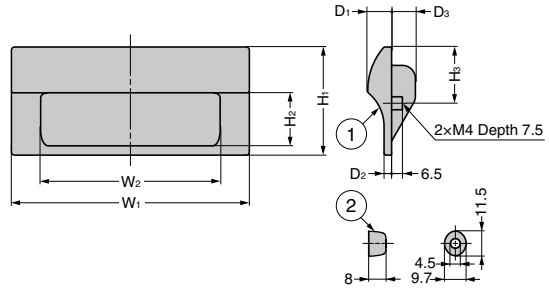

RECESSED PULL HH-JS Screw Mount

[Parts Included]

- Pan head screw M4 x 10
- Spring washer 4

[How to Install]

[Cut Out Dimensions]

Designed to install by pinching the mounting panel with supplied spacers, spring washers and screws.

No.	Part Name	Material	Finish / Colour
①	Body	ABS + PC	Black, Ivory
②	Spacer	Steel	Clear Zinc Chromate (Trivalent)

RoHS	CAD	Item Code	Item Name	Colour	W1	W2	H1	H2	H3	D1	D2	D3	P	W3	H4	Door Thickness	Weight (g)	Box (pcs)	Carton (pcs)	
✔	3D	100-024-573	HH-JS70-BL	Black	70	43	38	17	19	10.5						0.5~3.2	20	10	200	
✔	3D	100-024-574	HH-JS70-IV	Ivory													20	10	200	
✔	3D	100-024-575	HH-JS90-BL	Black	90	63	44	21.5	22		3						25	10	200	
✔	3D	100-024-576	HH-JS90-IV	Ivory													25	10	200	
✔	3D	100-024-577	HH-JS110-BL	Black	110	82	50	24.4	26									38	10	200
✔	3D	100-024-578	HH-JS110-IV	Ivory														34	10	200
✔	3D	100-024-579	HH-JS140-BL	Black	140	109	64	34	33									56	10	200
✔	3D	100-024-580	HH-JS140-IV	Ivory						11.5								56	10	200

RECESSED PULL HH-JW Quick Installation

● Easy installation by snap-in.

[How to Install]

[Cut Out Dimensions]

One-touch installation.

[Hole Dimensions]

Item Name	W3	H3			
		Board Thickness 0.8	Board Thickness 1.0-1.2	Board Thickness 1.5-2.0	Board Thickness 2.3
HH-JW70	46	28.7	29	29.4	30.8
HH-JW90	66	34.7	35	35.4	36.8
HH-JW110	88	40.7	41	41.4	42.8
HH-JW140	114	54.7	55	55.4	56.8

RoHS	CAD	Item Code	Item Name	Material	Colour	W1	W2	H1	H2	D1	D2	Weight (g)	Box (pcs)	Carton (pcs)			
✔	3D	100-024-581	HH-JW70-BL	ABS + PC	Black	70	43	38	18.5	10.5	3	14	10	200			
✔	3D	100-024-582	HH-JW70-IV		Ivory									14	10	200	
✔	3D	100-024-583	HH-JW90-BL		Black	90	63	44	22.9	11				21	10	200	
✔	3D	100-024-584	HH-JW90-IV		Ivory									21	10	200	
✔	3D	100-024-585	HH-JW110-BL		Black	110	83	50	26.8	11.5	3.5		35	10	200		
✔	3D	100-024-586	HH-JW110-IV		Ivory									35	10	200	
✔	3D	100-024-587	HH-JW140-BL		Black	140	109	64	37.8						53	10	200
✔	3D	100-024-588	HH-JW140-IV		Ivory										54	10	200