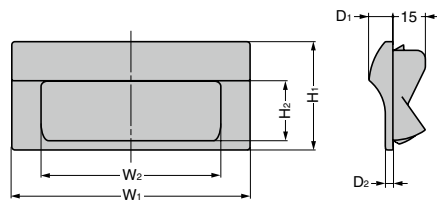

RECESSED PULL HH-JS Screw Mount

[Parts Included]

- Pan head screw M4 x 10
- Spring washer 4

[How to Install]

[Cut Out Dimensions]

Designed to install by pinching the mounting panel with supplied spacers, spring washers and screws.

No.	Part Name	Material	Finish / Colour
①	Body	ABS + PC	Black, Ivory
②	Spacer	Steel	Clear Zinc Chromate (Trivalent)

RoHS	CAD	Item Code	Item Name	Colour	W1	W2	H1	H2	H3	D1	D2	D3	P	W3	H4	Door Thickness	Weight (g)	Box (pcs)	Carton (pcs)	
✔	3D	100-024-573	HH-JS70-BL	Black	70	43	38	17	19	10.5						0.5~3.2	20	10	200	
✔	3D	100-024-574	HH-JS70-IV	Ivory													20	10	200	
✔	3D	100-024-575	HH-JS90-BL	Black	90	63	44	21.5	22		3						25	10	200	
✔	3D	100-024-576	HH-JS90-IV	Ivory													25	10	200	
✔	3D	100-024-577	HH-JS110-BL	Black	110	82	50	24.4	26									38	10	200
✔	3D	100-024-578	HH-JS110-IV	Ivory														34	10	200
✔	3D	100-024-579	HH-JS140-BL	Black	140	109	64	34	33									56	10	200
✔	3D	100-024-580	HH-JS140-IV	Ivory						11.5								56	10	200

RECESSED PULL HH-JW Quick Installation

● Easy installation by snap-in.

[How to Install]

[Cut Out Dimensions]

One-touch installation.

[Hole Dimensions]

Item Name	W3	H3			
		Board Thickness 0.8	Board Thickness 1.0-1.2	Board Thickness 1.5-2.0	Board Thickness 2.3
HH-JW70	46	28.7	29	29.4	30.8
HH-JW90	66	34.7	35	35.4	36.8
HH-JW110	88	40.7	41	41.4	42.8
HH-JW140	114	54.7	55	55.4	56.8

RoHS	CAD	Item Code	Item Name	Material	Colour	W1	W2	H1	H2	D1	D2	Weight (g)	Box (pcs)	Carton (pcs)			
✔	3D	100-024-581	HH-JW70-BL	ABS + PC	Black	70	43	38	18.5	10.5	3	14	10	200			
✔	3D	100-024-582	HH-JW70-IV		Ivory									14	10	200	
✔	3D	100-024-583	HH-JW90-BL		Black	90	63	44	22.9	11				21	10	200	
✔	3D	100-024-584	HH-JW90-IV		Ivory									21	10	200	
✔	3D	100-024-585	HH-JW110-BL		Black	110	83	50	26.8	11.5	3.5		35	10	200		
✔	3D	100-024-586	HH-JW110-IV		Ivory									35	10	200	
✔	3D	100-024-587	HH-JW140-BL		Black	140	109	64	37.8						53	10	200
✔	3D	100-024-588	HH-JW140-IV		Ivory										54	10	200