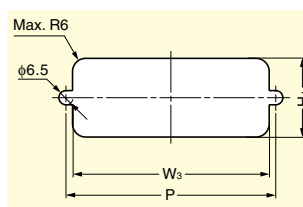

RECESSED PULL

HH-JS

Parts Included

- Cross recessed pan head machine screw M4×10
- Spring washer 4

How to Install

Bore Dimensions for Wood Panel

*Screws for wood panel not included.

Cut Out Dimensions for Sheet Metal

No.	Part Name	Material	Finish/Colour
①	Body	ABS + Polycarbonate (PC)	Black, Ivory
②	Spacer	Steel	Clear Zinc Chromate

Item Code	Item Name	Colour	W ₁	W ₂	H ₁	H ₂	H ₃	D ₁	D ₂	D ₃	D ₄	P	W ₃	H ₄	Door Thickness	Weight
100-024-573	HH-JS70-BL	Black	70	43	38	17	19	10.5	3	9	10	58	48	25	0.5 - 3.2	20 g
100-024-574	HH-JS70-IV	Ivory	70	43	38	17	19	10.5	3	9	10	58	48	25	0.5 - 3.2	20 g
100-024-575	HH-JS90-BL	Black	90	63	44	21.5	22	11	3	11	10	78	68	31	0.5 - 3.2	25 g
100-024-576	HH-JS90-IV	Ivory	90	63	44	21.5	22	11	3	11	10	78	68	31	0.5 - 3.2	25 g
100-024-577	HH-JS110-BL	Black	110	82	50	24.4	26	11	3.5	11	12	96	90	36	0.5 - 3.2	38 g
100-024-578	HH-JS110-IV	Ivory	110	82	50	24.4	26	11	3.5	11	12	96	90	36	0.5 - 3.2	38 g
100-024-579	HH-JS140-BL	Black	140	109	64	34	33	11.5	3.5	11	12	126	116	48	0.5 - 3.2	56 g
100-024-580	HH-JS140-IV	Ivory	140	109	64	34	33	11.5	3.5	11	12	126	116	48	0.5 - 3.2	56 g

RECESSED PULL

HH-JW

Features

- Simple one-touch installation removes the need for screws

How to Install

Cut Out Dimensions for Sheet Metal

Cut Out Dimensions

Type	W ₃	H ₃			
		Board Thickness 0.8	Board Thickness 1.0 - 1.2	Board Thickness 1.5 - 2.0	Board Thickness 2.3
HH-JW70	46	28.7	29	29.4	30.8
HH-JW90	66	34.7	35	35.4	36.8
HH-JW110	88	40.7	41	41.4	42.8
HH-JW140	114	54.7	55	55.4	56.8