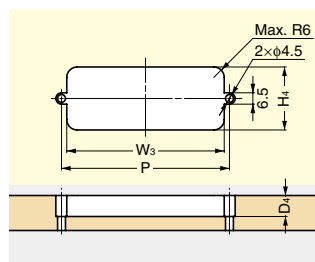

RECESSED PULL

HH-JS

Parts Included

- Cross recessed pan head machine screw M4×10
- Spring washer 4

How to Install

Bore Dimensions for Wood Panel

*Screws for wood panel not included.

Cut Out Dimensions for Sheet Metal

No.	Part Name	Material	Finish/Colour
①	Body	ABS + Polycarbonate (PC)	Black, Ivory
②	Spacer	Steel	Clear Zinc Chromate

Item Code	Item Name	Colour	W ₁	W ₂	H ₁	H ₂	H ₃	D ₁	D ₂	D ₃	D ₄	P	W ₃	H ₄	Door Thickness	Weight
100-024-573	HH-JS70-BL	Black	70	43	38	17	19	10.5	3	9	10	58	48	25	0.5 - 3.2	20 g
100-024-574	HH-JS70-IV	Ivory	70	43	38	17	19	10.5	3	9	10	58	48	25	0.5 - 3.2	20 g
100-024-575	HH-JS90-BL	Black	90	63	44	21.5	22	11	3	11	10	78	68	31	0.5 - 3.2	25 g
100-024-576	HH-JS90-IV	Ivory	90	63	44	21.5	22	11	3	11	10	78	68	31	0.5 - 3.2	25 g
100-024-577	HH-JS110-BL	Black	110	82	50	24.4	26	11	3.5	11	12	96	90	36	0.5 - 3.2	38 g
100-024-578	HH-JS110-IV	Ivory	110	82	50	24.4	26	11	3.5	11	12	96	90	36	0.5 - 3.2	38 g
100-024-579	HH-JS140-BL	Black	140	109	64	34	33	11.5	3.5	11	12	126	116	48	0.5 - 3.2	56 g
100-024-580	HH-JS140-IV	Ivory	140	109	64	34	33	11.5	3.5	11	12	126	116	48	0.5 - 3.2	56 g

RECESSED PULL

HH-JW

Features

- Simple one-touch installation removes the need for screws

How to Install

Cut Out Dimensions for Sheet Metal

Cut Out Dimensions

Type	W ₃	H ₃			
		Board Thickness 0.8	Board Thickness 1.0 - 1.2	Board Thickness 1.5 - 2.0	Board Thickness 2.3
HH-JW70	46	28.7	29	29.4	30.8
HH-JW90	66	34.7	35	35.4	36.8
HH-JW110	88	40.7	41	41.4	42.8
HH-JW140	114	54.7	55	55.4	56.8