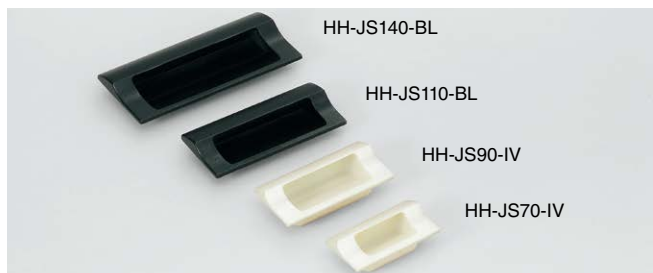

RECESSED PULL

HH-JS

Parts Included

- Cross recessed pan head machine screw M4×10
- Spring washer 4

How to Install

Bore Dimensions for Wood Panel

*Screws for wood panel not included.

Cut Out Dimensions for Sheet Metal

No.	Part Name	Material	Finish/Colour
①	Body	ABS + Polycarbonate (PC)	Black, Ivory
②	Spacer	Steel	Clear Zinc Chromate

Item Code	Item Name	Colour	W ₁	W ₂	H ₁	H ₂	H ₃	D ₁	D ₂	D ₃	D ₄	P	W ₃	H ₄	Door Thickness	Weight
100-024-573	HH-JS70-BL	Black	70	43	38	17	19	10.5	3	9	10	58	48	25	0.5 - 3.2	20 g
100-024-574	HH-JS70-IV	Ivory	70	43	38	17	19	10.5	3	9	10	58	48	25	0.5 - 3.2	20 g
100-024-575	HH-JS90-BL	Black	90	63	44	21.5	22	11	3	11	10	78	68	31	0.5 - 3.2	25 g
100-024-576	HH-JS90-IV	Ivory	90	63	44	21.5	22	11	3	11	10	78	68	31	0.5 - 3.2	25 g
100-024-577	HH-JS110-BL	Black	110	82	50	24.4	26	11	3.5	11	12	96	90	36	0.5 - 3.2	38 g
100-024-578	HH-JS110-IV	Ivory	110	82	50	24.4	26	11	3.5	11	12	96	90	36	0.5 - 3.2	38 g
100-024-579	HH-JS140-BL	Black	140	109	64	34	33	11.5	3.5	11	12	126	116	48	0.5 - 3.2	56 g
100-024-580	HH-JS140-IV	Ivory	140	109	64	34	33	11.5	3.5	11	12	126	116	48	0.5 - 3.2	56 g

RECESSED PULL

HH-JW

Features

- Simple one-touch installation removes the need for screws

How to Install

Cut Out Dimensions for Sheet Metal

Cut Out Dimensions

Type	W ₃	H ₃			
		Board Thickness 0.8	Board Thickness 1.0 - 1.2	Board Thickness 1.5 - 2.0	Board Thickness 2.3
HH-JW70	46	28.7	29	29.4	30.8
HH-JW90	66	34.7	35	35.4	36.8
HH-JW110	88	40.7	41	41.4	42.8
HH-JW140	114	54.7	55	55.4	56.8