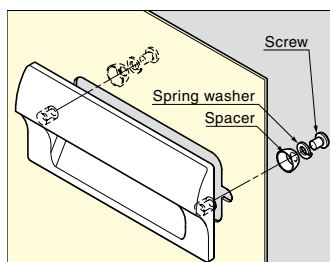

RECESSED PULL

HH-JS

Parts Included

- Cross recessed pan head machine screw M4×10
- Spring washer 4

How to Install

Bore Dimensions for Wood Panel

*Screws for wood panel not included.

Cut Out Dimensions for Sheet Metal

No.	Part Name	Material	Finish/Colour
①	Body	ABS + Polycarbonate (PC)	Black, Ivory
②	Spacer	Steel	Clear Zinc Chromate

Item Code	Item Name	Colour	W ₁	W ₂	H ₁	H ₂	H ₃	D ₁	D ₂	D ₃	D ₄	P	W ₃	H ₄	Door Thickness	Weight
100-024-573	HH-JS70-BL	Black	70	43	38	17	19	10.5	3	9	10	58	48	25	0.5 - 3.2	20 g
100-024-574	HH-JS70-IV	Ivory	70	43	38	17	19	10.5	3	9	10	58	48	25	0.5 - 3.2	20 g
100-024-575	HH-JS90-BL	Black	90	63	44	21.5	22	11	3	11	10	78	68	31	0.5 - 3.2	25 g
100-024-576	HH-JS90-IV	Ivory	90	63	44	21.5	22	11	3	11	10	78	68	31	0.5 - 3.2	25 g
100-024-577	HH-JS110-BL	Black	110	82	50	24.4	26	11	3.5	11	12	96	90	36	0.5 - 3.2	38 g
100-024-578	HH-JS110-IV	Ivory	110	82	50	24.4	26	11	3.5	11	12	96	90	36	0.5 - 3.2	38 g
100-024-579	HH-JS140-BL	Black	140	109	64	34	33	11.5	3.5	11	12	126	116	48	0.5 - 3.2	56 g
100-024-580	HH-JS140-IV	Ivory	140	109	64	34	33	11.5	3.5	11	12	126	116	48	0.5 - 3.2	56 g

RECESSED PULL

HH-JW

Features

- Simple one-touch installation removes the need for screws

How to Install

Cut Out Dimensions for Sheet Metal

Cut Out Dimensions

Type	W ₃	H ₃			
		Board Thickness 0.8	Board Thickness 1.0 - 1.2	Board Thickness 1.5 - 2.0	Board Thickness 2.3
HH-JW70	46	28.7	29	29.4	30.8
HH-JW90	66	34.7	35	35.4	36.8
HH-JW110	88	40.7	41	41.4	42.8
HH-JW140	114	54.7	55	55.4	56.8