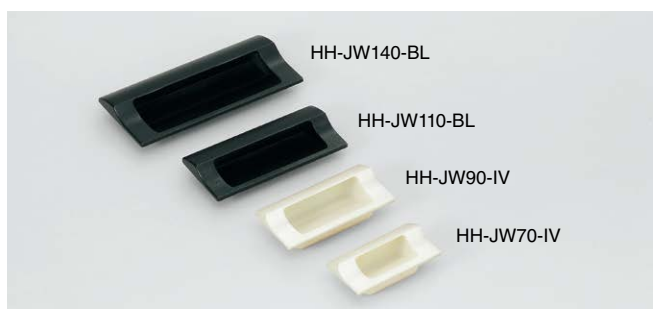

RECESSED PULL

HH-JS

Parts Included

- Cross recessed pan head machine screw M4×10
- Spring washer 4

How to Install

Bore Dimensions for Wood Panel

*Screws for wood panel not included.

Cut Out Dimensions for Sheet Metal

No.	Part Name	Material	Finish/Colour
①	Body	ABS + Polycarbonate (PC)	Black, Ivory
②	Spacer	Steel	Clear Zinc Chromate

Item Code	Item Name	Colour	W ₁	W ₂	H ₁	H ₂	H ₃	D ₁	D ₂	D ₃	D ₄	P	W ₃	H ₄	Door Thickness	Weight
100-024-573	HH-JS70-BL	Black	70	43	38	17	19	10.5	3	9	10	58	48	25	0.5 - 3.2	20 g
100-024-574	HH-JS70-IV	Ivory	70	43	38	17	19	10.5	3	9	10	58	48	25	0.5 - 3.2	20 g
100-024-575	HH-JS90-BL	Black	90	63	44	21.5	22	11	3	11	10	78	68	31	0.5 - 3.2	25 g
100-024-576	HH-JS90-IV	Ivory	90	63	44	21.5	22	11	3	11	10	78	68	31	0.5 - 3.2	25 g
100-024-577	HH-JS110-BL	Black	110	82	50	24.4	26	11	3.5	11	12	96	90	36	0.5 - 3.2	38 g
100-024-578	HH-JS110-IV	Ivory	110	82	50	24.4	26	11	3.5	11	12	96	90	36	0.5 - 3.2	38 g
100-024-579	HH-JS140-BL	Black	140	109	64	34	33	11.5	3.5	11	12	126	116	48	0.5 - 3.2	56 g
100-024-580	HH-JS140-IV	Ivory	140	109	64	34	33	11.5	3.5	11	12	126	116	48	0.5 - 3.2	56 g

RECESSED PULL

HH-JW

Features

- Simple one-touch installation removes the need for screws

How to Install

Cut Out Dimensions for Sheet Metal

Cut Out Dimensions

Type	W ₃	H ₃			
		Board Thickness 0.8	Board Thickness 1.0 - 1.2	Board Thickness 1.5 - 2.0	Board Thickness 2.3
HH-JW70	46	28.7	29	29.4	30.8
HH-JW90	66	34.7	35	35.4	36.8
HH-JW110	88	40.7	41	41.4	42.8
HH-JW140	114	54.7	55	55.4	56.8