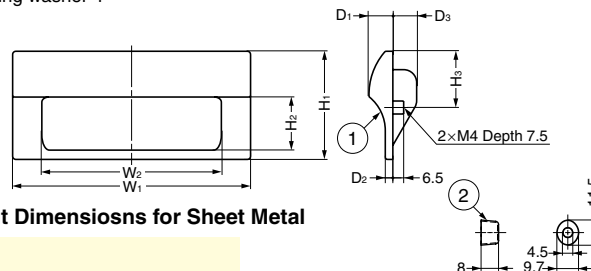

RECESSED PULL

HH-JS

Parts Included

- Cross recessed pan head machine screw M4×10
- Spring washer 4

How to Install

Bore Dimensions for Wood Panel

*Screws for wood panel not included.

Cut Out Dimensions for Sheet Metal

No.	Part Name	Material	Finish/Colour
①	Body	ABS + Polycarbonate (PC)	Black, Ivory
②	Spacer	Steel	Clear Zinc Chromate

Item Code	Item Name	Colour	W ₁	W ₂	H ₁	H ₂	H ₃	D ₁	D ₂	D ₃	D ₄	P	W ₃	H ₄	Door Thickness	Weight
100-024-573	HH-JS70-BL	Black	70	43	38	17	19	10.5	3	9	10	58	48	25	0.5 - 3.2	20 g
100-024-574	HH-JS70-IV	Ivory	70	43	38	17	19	10.5	3	9	10	58	48	25	0.5 - 3.2	20 g
100-024-575	HH-JS90-BL	Black	90	63	44	21.5	22	11	3	11	10	78	68	31	0.5 - 3.2	25 g
100-024-576	HH-JS90-IV	Ivory	90	63	44	21.5	22	11	3	11	10	78	68	31	0.5 - 3.2	25 g
100-024-577	HH-JS110-BL	Black	110	82	50	24.4	26	11	3.5	11	12	96	90	36	0.5 - 3.2	38 g
100-024-578	HH-JS110-IV	Ivory	110	82	50	24.4	26	11	3.5	11	12	96	90	36	0.5 - 3.2	38 g
100-024-579	HH-JS140-BL	Black	140	109	64	34	33	11.5	3.5	11	12	126	116	48	0.5 - 3.2	56 g
100-024-580	HH-JS140-IV	Ivory	140	109	64	34	33	11.5	3.5	11	12	126	116	48	0.5 - 3.2	56 g

RECESSED PULL

HH-JW

Features

- Simple one-touch installation removes the need for screws

How to Install

Cut Out Dimensions for Sheet Metal

Cut Out Dimensions

Type	W ₃	H ₃			
		Board Thickness 0.8	Board Thickness 1.0 - 1.2	Board Thickness 1.5 - 2.0	Board Thickness 2.3
HH-JW70	46	28.7	29	29.4	30.8
HH-JW90	66	34.7	35	35.4	36.8
HH-JW110	88	40.7	41	41.4	42.8
HH-JW140	114	54.7	55	55.4	56.8