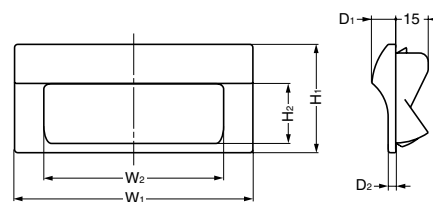

RECESSED PULL

HH-JS

Parts Included

- Cross recessed pan head machine screw M4×10
- Spring washer 4

How to Install

Bore Dimensions for Wood Panel

*Screws for wood panel not included.

Cut Out Dimensions for Sheet Metal

No.	Part Name	Material	Finish/Colour
①	Body	ABS + Polycarbonate (PC)	Black, Ivory
②	Spacer	Steel	Clear Zinc Chromate

Item Code	Item Name	Colour	W ₁	W ₂	H ₁	H ₂	H ₃	D ₁	D ₂	D ₃	D ₄	P	W ₃	H ₄	Door Thickness	Weight
100-024-573	HH-JS70-BL	Black	70	43	38	17	19	10.5	3	9	10	58	48	25	0.5 - 3.2	20 g
100-024-574	HH-JS70-IV	Ivory	70	43	38	17	19	10.5	3	9	10	58	48	25	0.5 - 3.2	20 g
100-024-575	HH-JS90-BL	Black	90	63	44	21.5	22	11	3	11	10	78	68	31	0.5 - 3.2	25 g
100-024-576	HH-JS90-IV	Ivory	90	63	44	21.5	22	11	3	11	10	78	68	31	0.5 - 3.2	25 g
100-024-577	HH-JS110-BL	Black	110	82	50	24.4	26	11	3.5	11	12	96	90	36	0.5 - 3.2	38 g
100-024-578	HH-JS110-IV	Ivory	110	82	50	24.4	26	11	3.5	11	12	96	90	36	0.5 - 3.2	38 g
100-024-579	HH-JS140-BL	Black	140	109	64	34	33	11.5	3.5	11	12	126	116	48	0.5 - 3.2	56 g
100-024-580	HH-JS140-IV	Ivory	140	109	64	34	33	11.5	3.5	11	12	126	116	48	0.5 - 3.2	56 g

RECESSED PULL

HH-JW

Features

- Simple one-touch installation removes the need for screws

How to Install

Cut Out Dimensions for Sheet Metal

Cut Out Dimensions

Type	W ₃	H ₃			
		Board Thickness 0.8	Board Thickness 1.0 - 1.2	Board Thickness 1.5 - 2.0	Board Thickness 2.3
HH-JW70	46	28.7	29	29.4	30.8
HH-JW90	66	34.7	35	35.4	36.8
HH-JW110	88	40.7	41	41.4	42.8
HH-JW140	114	54.7	55	55.4	56.8