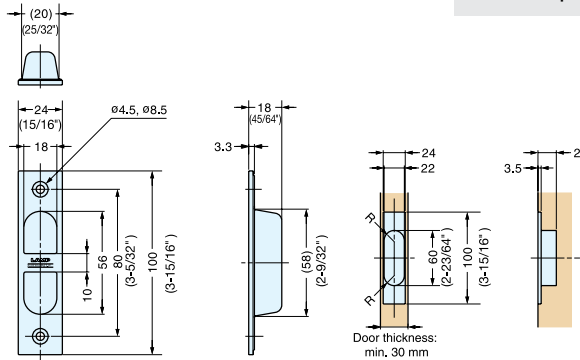

RECESSED PULL

YK-W100

• Ideal for pocket door application.

Item No.	Weight (g)	Box (pcs)	Carton (pcs)	Material	Finish
YK-W100	45	20	160	304 Stainless Steel	Satin

PULL

DR

Mirror

Satin

Material	Finish
304 Stainless Steel	Mirror (M)/Satin (S)

Item No.		L	C	H	t	D	S	Weight (g)	Box (pcs)	Carton (pcs)
DR-S/M	DR-S/S	24.5 (31/32")	18 (45/64")	25.0 (63/64")	5.5	16.5	5	10	80	800
DR-L/M	DR-L/S	30.5 (1-13/64")	21 (53/64")	31.5 (1-15/64")	6.5	20.5	6	22	50	500

PULL

RD

• Ideal for harsh and highly corrosive environments.

Item No.	L	C	H	B	d	Weight (g)	Box (pcs)	Carton (pcs)	Material	Finish
RD-55/SM	55(2-11/64")	42(1-21/32")	23.0 (29/32")	9.5	M4 x 0.7	50	30	360	316 Stainless Steel	Mirror
RD-90/SM	90(3-35/64")	74(2-29/32")	25.5 (1-1/64")	10.5		80	20	240		