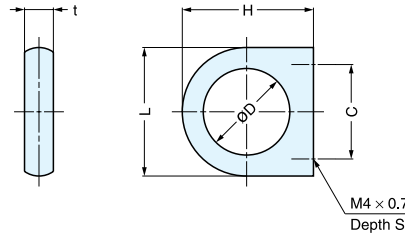

RECESSED PULL

YK-W100

• Ideal for pocket door application.

Item No.	Weight (g)	Box (pcs)	Carton (pcs)	Material	Finish
YK-W100	45	20	160	304 Stainless Steel	Satin

PULL

DR

Mirror

Satin

Material	Finish
304 Stainless Steel	Mirror (M)/Satin (S)

Item No.		L	C	H	t	D	S	Weight (g)	Box (pcs)	Carton (pcs)
DR-S/M	DR-S/S	24.5 (31/32")	18 (45/64")	25.0 (63/64")	5.5	16.5	5	10	80	800
DR-L/M	DR-L/S	30.5 (1-13/64")	21 (53/64")	31.5 (1-15/64")	6.5	20.5	6	22	50	500

PULL

RD

• Ideal for harsh and highly corrosive environments.

Item No.	L	C	H	B	d	Weight (g)	Box (pcs)	Carton (pcs)	Material	Finish
RD-55/SM	55(2-11/64")	42(1-21/32")	23.0 (29/32")	9.5	M4 x 0.7	50	30	360	316 Stainless Steel	Mirror
RD-90/SM	90(3-35/64")	74(2-29/32")	25.5 (1-1/64")	10.5		80	20	240		