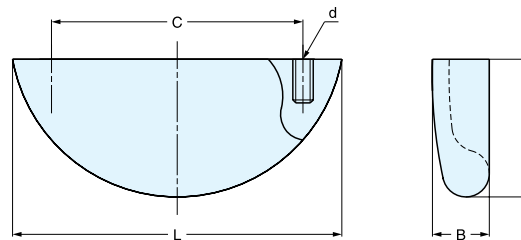

Material	Finish
304 Stainless Steel	Mirror (M)/Satin (S)

Item No.		L	C	H	t	D	S	Weight (g)	Box (pcs)	Carton (pcs)
DR-S/M	DR-S/S	24.5 (31/32")	18 (45/64")	25.0 (63/64")	5.5	16.5	5	10	80	800
DR-L/M	DR-L/S	30.5 (1-13/64")	21 (53/64")	31.5 (1-15/64")	6.5	20.5	6	22	50	500

PULL

RD

• Ideal for harsh and highly corrosive environments.

Item No.	L	C	H	B	d	Weight (g)	Box (pcs)	Carton (pcs)	Material	Finish
RD-55/SM	55(2-11/64")	42(1-21/32")	23.0 (29/32")	9.5	M4 x 0.7	50	30	360	316 Stainless Steel	Mirror
RD-90/SM	90(3-35/64")	74(2-29/32")	25.5 (1-1/64")	10.5		80	20	240		