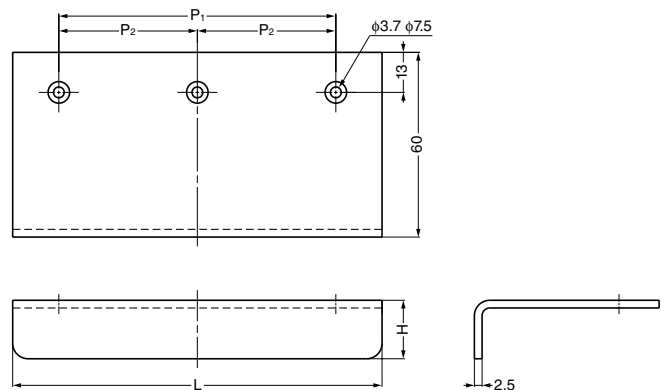

STAINLESS STEEL PULL

SND

Parts Included

Countersunk head wood screw 3.5×20 (SUS)

Item Code	Item Name	Material	Finish	L	H	P ₁	P ₂	Holes	Weight	Box	Carton
100-010-150	SND- 50M	Stainless Steel (SUS304)	Mirror	50	17	30	-	2 pcs	67 g	10 pcs	200 pcs
100-010-151	SND- 70M	Stainless Steel (SUS304)	Mirror	70	17	46	-	2 pcs	95 g	10 pcs	200 pcs
100-010-152	SND- 95M	Stainless Steel (SUS304)	Mirror	95	18	65	-	2 pcs	130 g	5 pcs	100 pcs
100-010-153	SND-120M	Stainless Steel (SUS304)	Mirror	120	19	90	45	3 pcs	166 g	5 pcs	50 pcs
100-010-154	SND-150M	Stainless Steel (SUS304)	Mirror	150	19	114	57	3 pcs	208 g	5 pcs	50 pcs