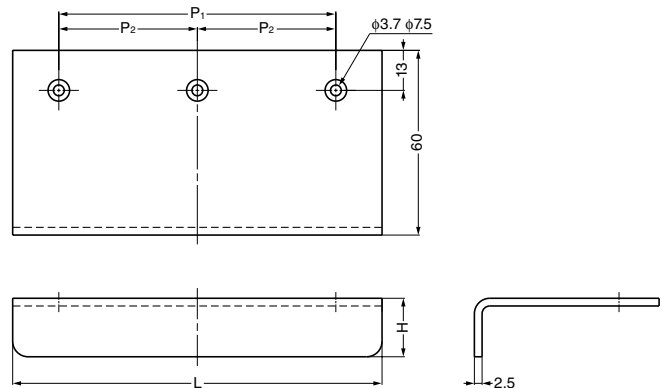

STAINLESS STEEL PULL

SND

Parts Included

Countersunk head wood screw 3.5×20 (SUS)

Item Code	Item Name	Material	Finish	L	H	P ₁	P ₂	Holes	Weight	Box	Carton
100-010-150	SND- 50M	Stainless Steel (SUS304)	Mirror	50	17	30	-	2 pcs	67 g	10 pcs	200 pcs
100-010-151	SND- 70M	Stainless Steel (SUS304)	Mirror	70	17	46	-	2 pcs	95 g	10 pcs	200 pcs
100-010-152	SND- 95M	Stainless Steel (SUS304)	Mirror	95	18	65	-	2 pcs	130 g	5 pcs	100 pcs
100-010-153	SND-120M	Stainless Steel (SUS304)	Mirror	120	19	90	45	3 pcs	166 g	5 pcs	50 pcs
100-010-154	SND-150M	Stainless Steel (SUS304)	Mirror	150	19	114	57	3 pcs	208 g	5 pcs	50 pcs