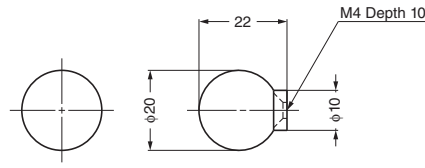

KNOB

UID-20

Parts Included
Truss head screw M4x28

Item Code	Item Name	Material		Finish/Colour		Weight	Box	Carton
		Body	Base	Body	Base			
100-012-430	UID-20W	Polyester	Brass	White	Chrome	7 g	30 pcs	300 pcs
100-012-432	UID-20BE	Polyester	Brass	Umber	Gold	7 g	30 pcs	300 pcs
100-012-431	UID-20G	Polyester	Brass	Grey	Black Chrome	7 g	30 pcs	300 pcs
100-012-433	UID-20BR	Polyester	Brass	Brown	Nickel	7 g	30 pcs	300 pcs

KNOB

215F

Parts Included
Truss head screw M4x25

Item Code	Item Name	Material	Colour	Weight	Box	Carton
100-017-649	215F	Ceramic	White	55 g	20 pcs	80 pcs

KNOB

231F, 232F, 217F

Parts Included
Truss head screw M4x25

KNOB

229F

Parts Included
Truss head screw M4x35

No.	Material	Finish/Colour
①	Ceramic	White
②	Brass	Plain

Item Code	Item Name	Weight	Box	Carton
☆100-012-097	229F	23 g	50 pcs	200 pcs

☆Limited stock available. Please contact your vender.