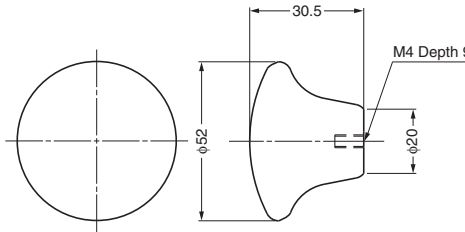

KNOB

UID-20

Parts Included
Truss head screw M4x28

Item Code	Item Name	Material		Finish/Colour		Weight	Box	Carton
		Body	Base	Body	Base			
100-012-430	UID-20W	Polyester	Brass	White	Chrome	7 g	30 pcs	300 pcs
100-012-432	UID-20BE	Polyester	Brass	Umber	Gold	7 g	30 pcs	300 pcs
100-012-431	UID-20G	Polyester	Brass	Grey	Black Chrome	7 g	30 pcs	300 pcs
100-012-433	UID-20BR	Polyester	Brass	Brown	Nickel	7 g	30 pcs	300 pcs

KNOB

215F

Parts Included
Truss head screw M4x25

Item Code	Item Name	Material	Colour	Weight	Box	Carton
100-017-649	215F	Ceramic	White	55 g	20 pcs	80 pcs

KNOB

231F, 232F, 217F

Parts Included
Truss head screw M4x25

KNOB

229F

Parts Included
Truss head screw M4x35

No.	Material	Finish/Colour
①	Ceramic	White
②	Brass	Plain

Item Code	Item Name	Weight	Box	Carton
☆100-012-097	229F	23 g	50 pcs	200 pcs

☆Limited stock available. Please contact your vender.