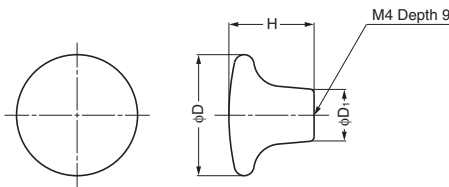

KNOB

UID-20

Parts Included
Truss head screw M4x28

Item Code	Item Name	Material		Finish/Colour		Weight	Box	Carton
		Body	Base	Body	Base			
100-012-430	UID-20W	Polyester	Brass	White	Chrome	7 g	30 pcs	300 pcs
100-012-432	UID-20BE	Polyester	Brass	Umber	Gold	7 g	30 pcs	300 pcs
100-012-431	UID-20G	Polyester	Brass	Grey	Black Chrome	7 g	30 pcs	300 pcs
100-012-433	UID-20BR	Polyester	Brass	Brown	Nickel	7 g	30 pcs	300 pcs

KNOB

215F

Parts Included
Truss head screw M4x25

Item Code	Item Name	Material	Colour	Weight	Box	Carton
100-017-649	215F	Ceramic	White	55 g	20 pcs	80 pcs

KNOB

231F, 232F, 217F

Parts Included
Truss head screw M4x25