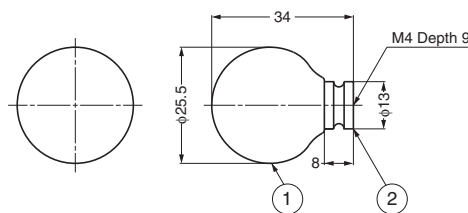

KNOB

UID-20

Parts Included
Truss head screw M4x28

Item Code	Item Name	Material		Finish/Colour		Weight	Box	Carton
		Body	Base	Body	Base			
100-012-430	UID-20W	Polyester	Brass	White	Chrome	7 g	30 pcs	300 pcs
100-012-432	UID-20BE	Polyester	Brass	Umber	Gold	7 g	30 pcs	300 pcs
100-012-431	UID-20G	Polyester	Brass	Grey	Black Chrome	7 g	30 pcs	300 pcs
100-012-433	UID-20BR	Polyester	Brass	Brown	Nickel	7 g	30 pcs	300 pcs

KNOB

215F

Parts Included
Truss head screw M4x25

Item Code	Item Name	Material	Colour	Weight	Box	Carton
100-017-649	215F	Ceramic	White	55 g	20 pcs	80 pcs

KNOB

231F, 232F, 217F

Parts Included
Truss head screw M4x25

Item Code	Item Name	Material	Colour	D	D ₁	H	Weight	Box	Carton
100-012-098	231F	Ceramic	White	26	16	19	12 g	50 pcs	200 pcs
100-012-099	232F	Ceramic	White	32	15.5	23	17 g	50 pcs	200 pcs
100-012-095	217F	Ceramic	White	39	17.5	26	26 g	50 pcs	200 pcs

KNOB

229F

Parts Included
Truss head screw M4x35

No.	Material	Finish/Colour
①	Ceramic	White
②	Brass	Plain

Item Code	Item Name	Weight	Box	Carton
☆100-012-097	229F	23 g	50 pcs	200 pcs

☆Limited stock available. Please contact your vender.