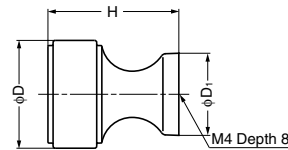

BRASS KNOB

KHE107

Parts Included

Truss head screw M4x30

Item Code	Item Name	Material	Finish	D	H	Weight	Box
100-012-619	KHE107-18PB	Brass	Mirror, Clear	18	18	34 g	20 pcs
100-016-318	KHE107-25PB	Brass	Mirror, Clear	25	25	96 g	20 pcs

BRASS KNOB

KHE111

Parts Included

Truss head screw M4x30

Item Code	Item Name	Material	Finish	D	D ₁	H	Weight	Box
100-016-319	KHE111-16PB	Brass	Mirror, Clear	16	12	18.5	17 g	20 pcs
100-012-740	KHE111-22PB	Brass	Mirror, Clear	21	16	25.5	43 g	20 pcs

BRASS KNOB

KE101-30

Parts Included

Truss head screw M4x30

Item Code	Item Name	Material	Finish	Weight	Box
100-015-019	KHE101-30PB	Brass	Mirror, Clear	54 g	20 pcs