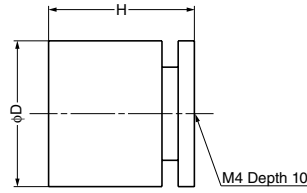

BRASS KNOB

KHE107

Parts Included

Truss head screw M4x30

Item Code	Item Name	Material	Finish	D	H	Weight	Box
100-012-619	KHE107-18PB	Brass	Mirror, Clear	18	18	34 g	20 pcs
100-016-318	KHE107-25PB	Brass	Mirror, Clear	25	25	96 g	20 pcs

BRASS KNOB

KHE111

Parts Included

Truss head screw M4x30

Item Code	Item Name	Material	Finish	D	D ₁	H	Weight	Box
100-016-319	KHE111-16PB	Brass	Mirror, Clear	16	12	18.5	17 g	20 pcs
100-012-740	KHE111-22PB	Brass	Mirror, Clear	21	16	25.5	43 g	20 pcs

BRASS KNOB

KE101-30

Parts Included

Truss head screw M4x30

Item Code	Item Name	Material	Finish	Weight	Box
100-015-019	KHE101-30PB	Brass	Mirror, Clear	54 g	20 pcs