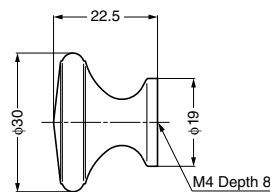

BRASS KNOB

KHE107

Parts Included

Truss head screw M4x30

Item Code	Item Name	Material	Finish	D	H	Weight	Box
100-012-619	KHE107-18PB	Brass	Mirror, Clear	18	18	34 g	20 pcs
100-016-318	KHE107-25PB	Brass	Mirror, Clear	25	25	96 g	20 pcs

BRASS KNOB

KHE111

Parts Included

Truss head screw M4x30

Item Code	Item Name	Material	Finish	D	D ₁	H	Weight	Box
100-016-319	KHE111-16PB	Brass	Mirror, Clear	16	12	18.5	17 g	20 pcs
100-012-740	KHE111-22PB	Brass	Mirror, Clear	21	16	25.5	43 g	20 pcs

BRASS KNOB

KE101-30

Parts Included

Truss head screw M4x30

Item Code	Item Name	Material	Finish	Weight	Box
100-015-019	KHE101-30PB	Brass	Mirror, Clear	54 g	20 pcs