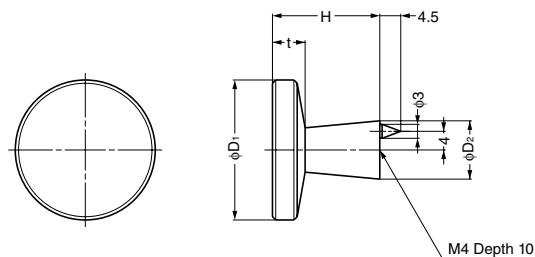

Item Code	Item Name	Material	Finish	D₁	D₂	H	t	Weight	Box	Carton
100-010-001	TS-25	Brass	Satin Nickel	25	14.5	23	6.7	36 g	50 pcs	200 pcs
100-013-119	TS-30	Brass	Satin Nickel	30	14.5	23	6.7	47 g	50 pcs	200 pcs
100-010-002	TS-36	Brass	Satin Nickel	36	15	24	7.5	70 g	30 pcs	120 pcs