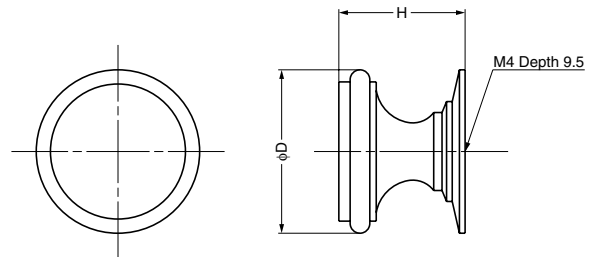

## Parts Included

Truss head screw M4x30

Item Code	Item Name	Material	Finish	D	D <sub>1</sub>	H	Weight	Box
100-012-618	KHE103-25PB	Brass	Mirror, Clear	25	16	22.5	34 g	20 pcs
100-015-018	KHE103-32PB	Brass	Mirror, Clear	31	19	22.5	55 g	20 pcs

## Parts Included

Truss head screw M4x25

Item Code	Item Name	Material	Finish	D	H	Weight	Box	Carton
100-012-032	SY-16WB	Brass	Satin Nickel	16	15	10 g	40 pcs	400 pcs
100-012-030	SY-16M	Brass	Mirror	16	15	10 g	40 pcs	400 pcs
100-010-238	SY-22WB	Brass	Satin Nickel	22	17	21 g	30 pcs	300 pcs
100-017-634	SY-22M	Brass	Mirror	22	17	21 g	30 pcs	300 pcs