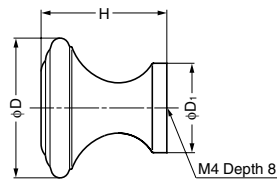

## Parts Included

Truss head screw M4x30

Item Code	Item Name	Material	Finish	D	D <sub>1</sub>	H	Weight	Box
100-012-618	KHE103-25PB	Brass	Mirror, Clear	25	16	22.5	34 g	20 pcs
100-015-018	KHE103-32PB	Brass	Mirror, Clear	31	19	22.5	55 g	20 pcs

## Parts Included

Truss head screw M4x25

Item Code	Item Name	Material	Finish	D	H	Weight	Box	Carton
100-012-032	SY-16WB	Brass	Satin Nickel	16	15	10 g	40 pcs	400 pcs
100-012-030	SY-16M	Brass	Mirror	16	15	10 g	40 pcs	400 pcs
100-010-238	SY-22WB	Brass	Satin Nickel	22	17	21 g	30 pcs	300 pcs
100-017-634	SY-22M	Brass	Mirror	22	17	21 g	30 pcs	300 pcs

## Parts Included

Truss head screw M4x25

Item Code	Item Name	Material	Finish	D <sub>1</sub>	D <sub>2</sub>	H	t	Weight	Box	Carton
100-010-001	TS-25	Brass	Satin Nickel	25	14.5	23	6.7	36 g	50 pcs	200 pcs
100-013-119	TS-30	Brass	Satin Nickel	30	14.5	23	6.7	47 g	50 pcs	200 pcs
100-010-002	TS-36	Brass	Satin Nickel	36	15	24	7.5	70 g	30 pcs	120 pcs